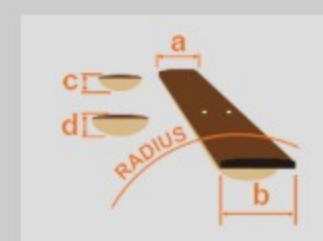

AFV10A

TCL : Tobacco Burst Low Gloss

COLOR VARIATION :

SHARE :  

SPEC

SPEC

neck type	Artcore AFV / Mahogany / set-in neck
top/back/side	Maple top / Maple back / Maple sides
fretboard	Bound Rosewood / Aged white block inlay
fret	Medium frets
bridge	ART-1 bridge
tailpiece	VT60 tailpiece
neck pickup	Classic Elite (H) neck pickup (Passive/Ceramic)
bridge pickup	Classic Elite (H) bridge pickup (Passive/Ceramic)
hardware color	Antique chrome

NECK DIMENSIONS

Scale :	628mm/24.7"
a : Width	43mm at NUT
b : Width	56.3mm at 20F
c : Thickness	21mm1
d : Thickness	24mm at 9F
Radius :	305mm

BODY DIMENSIONS

a : Length	19 1/2"
b : Width	15 3/4"
c : Max Depth	3 5/8"