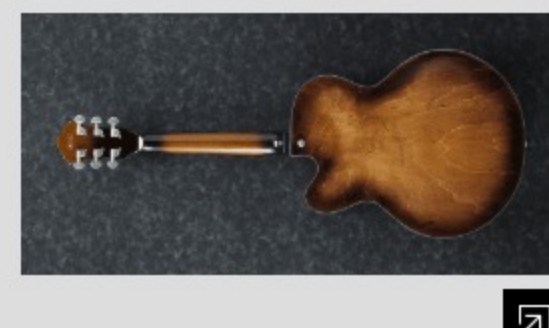

AFV10A

TCL : Tobacco Burst Low Gloss

COLOR VARIATION :

SHARE :  

SPEC

SPEC

neck type	Artcore AFV / Mahogany / set-in neck
top/back/side	Maple top / Maple back / Maple sides
fretboard	Bound Rosewood / Aged white block inlay
fret	Medium frets
bridge	ART-1 bridge
tailpiece	VT60 tailpiece
neck pickup	Classic Elite (H) neck pickup (Passive/Ceramic)
bridge pickup	Classic Elite (H) bridge pickup (Passive/Ceramic)
hardware color	Antique chrome

NECK DIMENSIONS

Scale :	628mm/24.7"
a : Width	43mm at NUT
b : Width	56.3mm at 20F
c : Thickness	21mm1
d : Thickness	24mm at 9F
Radius :	305mm

BODY DIMENSIONS

a : Length	19 1/2"
b : Width	15 3/4"
c : Max Depth	3 5/8"