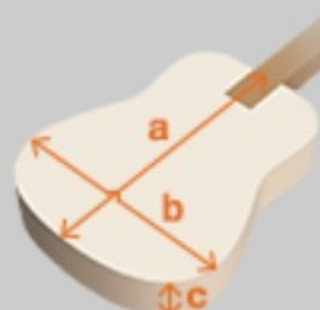

AFV10A

TCL : Tobacco Burst Low Gloss

COLOR VARIATION :

SHARE :  

SPEC

SPEC

neck type	Artcore AFV / Mahogany / set-in neck
top/back/side	Maple top / Maple back / Maple sides
fretboard	Bound Rosewood / Aged white block inlay
fret	Medium frets
bridge	ART-1 bridge
tailpiece	VT60 tailpiece
neck pickup	Classic Elite (H) neck pickup (Passive/Ceramic)
bridge pickup	Classic Elite (H) bridge pickup (Passive/Ceramic)
hardware color	Antique chrome

NECK DIMENSIONS

Scale :	628mm/24.7"
a : Width	43mm at NUT
b : Width	56.3mm at 20F
c : Thickness	21mm1
d : Thickness	24mm at 9F
Radius :	305mm

BODY DIMENSIONS

a : Length	19 1/2"
b : Width	15 3/4"
c : Max Depth	3 5/8"