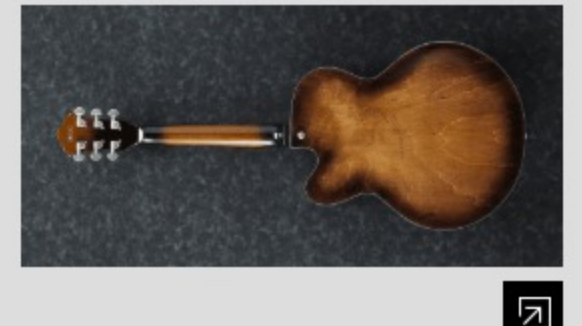

AFV10A

TCL : Tobacco Burst Low Gloss

COLOR VARIATION :

SHARE :

SPEC

SPEC

neck type	Artcore AFV / Mahogany / set-in neck
top/back/side	Maple top / Maple back / Maple sides
fretboard	Bound Treated New Zealand Pine / Aged white block inlay
fret	Medium frets
bridge	ART-1 bridge
tailpiece	VT60 tailpiece
neck pickup	Classic Elite (H) neck pickup (Passive/Ceramic)
bridge pickup	Classic Elite (H) bridge pickup (Passive/Ceramic)
hardware color	Antique chrome

NECK DIMENSIONS

Scale :	628mm/24.7"
a : Width	43mm at NUT
b : Width	56.3mm at 20F
c : Thickness	21mm1
d : Thickness	24mm at 9F
Radius :	305mm

BODY DIMENSIONS

a : Length	19 1/2"
b : Width	15 3/4"
c : Max Depth	3 5/8"