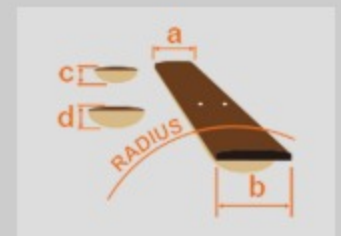

AFV10A

TCL : Tobacco Burst Low Gloss

COLOR VARIATION :

SHARE :

SPEC

SPEC

neck type	Artcore AFV / Mahogany / set-in neck
top/back/side	Maple top / Maple back / Maple sides
fretboard	Bound Treated New Zealand Pine / Aged white block inlay
fret	Medium frets
bridge	ART-1 bridge
tailpiece	VT60 tailpiece
neck pickup	Classic Elite (H) neck pickup (Passive/Ceramic)
bridge pickup	Classic Elite (H) bridge pickup (Passive/Ceramic)
hardware color	Antique chrome

NECK DIMENSIONS

Scale :	628mm/24.7"
a : Width	43mm at NUT
b : Width	56.3mm at 20F
c : Thickness	21mm1
d : Thickness	24mm at 9F
Radius :	305mm

BODY DIMENSIONS

a : Length	19 1/2"
b : Width	15 3/4"
c : Max Depth	3 5/8"