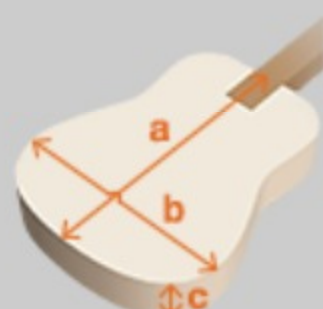

AFV10A

TCL : Tobacco Burst Low Gloss

COLOR VARIATION :

SHARE :

SPEC

SPEC

neck type	Artcore AFV / Mahogany / set-in neck
top/back/side	Maple top / Maple back / Maple sides
fretboard	Bound Treated New Zealand Pine / Aged white block inlay
fret	Medium frets
bridge	ART-1 bridge
tailpiece	VT60 tailpiece
neck pickup	Classic Elite (H) neck pickup (Passive/Ceramic)
bridge pickup	Classic Elite (H) bridge pickup (Passive/Ceramic)
hardware color	Antique chrome

NECK DIMENSIONS

Scale :	628mm/24.7"
a : Width	43mm at NUT
b : Width	56.3mm at 20F
c : Thickness	21mm1
d : Thickness	24mm at 9F
Radius :	305mm

BODY DIMENSIONS

a : Length	19 1/2"
b : Width	15 3/4"
c : Max Depth	3 5/8"