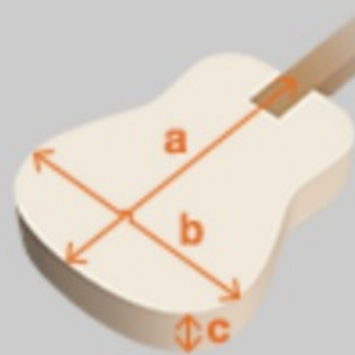

AFV75 01

VAL : Vintage Amber Burst Low Gloss

COLOR VARIATION :

SHARE :

SPEC

SPEC

neck type	AF Artcore / Nyatoh / Set-in neck
top/back/side	Linden top / Linden back / Linden sides
fretboard	Bound Laurel fretboard / Aged Acrylic block inlay
fret	Medium frets
number of frets	20
bridge	ART-1 bridge
string space	10.4mm
tailpiece	VT60
neck pickup	Classic Elite (H) neck pickup (Passive/Ceramic)
bridge pickup	Classic Elite (H) bridge pickup (Passive/Ceramic)
factory tuning	1E,2B,3G,4D,5A,6E
string gauge	.010/.013/.017/.030/.042/.052
nut	Plastic
hardware color	Antique Chrome

NECK DIMENSIONS

Scale :	628mm/24.7"
a : Width	43mm at NUT
b : Width	56.3mm at 20F
c : Thickness	21mm at 1F
d : Thickness	24mm at 9F
Radius :	305mmR

BODY DIMENSIONS

a : Length	19 1/2"
b : Width	15 3/4"
c : Max Depth	3 5/8"