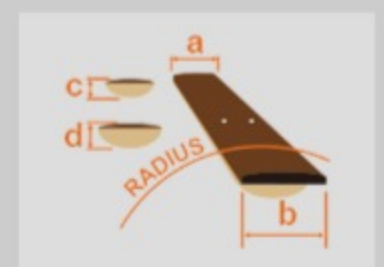

AFV75 01

VAL : Vintage Amber Burst Low Gloss

COLOR VARIATION :

SHARE :

SPEC

SPEC

neck type	AF Artcore / Nyatoh / Set-in neck
top/back/side	Linden top / Linden back / Linden sides
fretboard	Bound Laurel fretboard / Aged Acrylic block inlay
fret	Medium frets
number of frets	20
bridge	ART-1 bridge
string space	10.4mm
tailpiece	VT60
neck pickup	Classic Elite (H) neck pickup (Passive/Ceramic)
bridge pickup	Classic Elite (H) bridge pickup (Passive/Ceramic)
factory tuning	1E,2B,3G,4D,5A,6E
string gauge	.010/.013/.017/.030/.042/.052
nut	Plastic
hardware color	Antique Chrome

NECK DIMENSIONS

Scale :	628mm/24.7"
a : Width	43mm at NUT
b : Width	56.3mm at 20F
c : Thickness	21mm at 1F
d : Thickness	24mm at 9F
Radius :	305mmR

BODY DIMENSIONS

a : Length	19 1/2"
b : Width	15 3/4"
c : Max Depth	3 5/8"