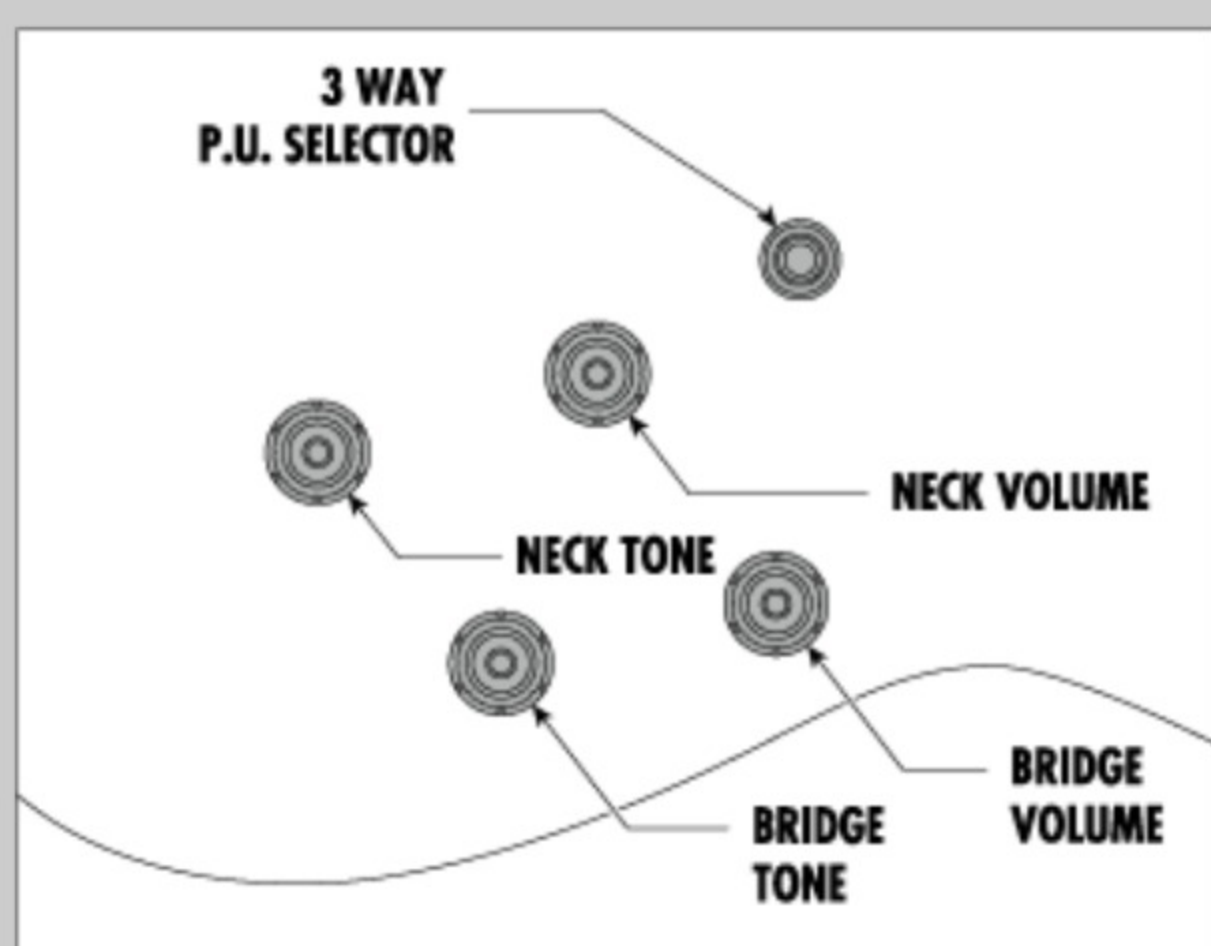

AFV75 01

VAL : Vintage Amber Burst Low Gloss

COLOR VARIATION :

SHARE :

SPEC

SPEC

neck type	AF Artcore / Nyatoh / Set-in neck
top/back/side	Linden top / Linden back / Linden sides
fretboard	Bound Laurel fretboard / Aged Acrylic block inlay
fret	Medium frets
number of frets	20
bridge	ART-1 bridge
string space	10.4mm
tailpiece	VT60
neck pickup	Classic Elite (H) neck pickup (Passive/Ceramic)
bridge pickup	Classic Elite (H) bridge pickup (Passive/Ceramic)
factory tuning	1E,2B,3G,4D,5A,6E
string gauge	.010/.013/.017/.030/.042/.052
nut	Plastic
hardware color	Antique Chrome

NECK DIMENSIONS

Scale :	628mm/24.7"
a : Width	43mm at NUT
b : Width	56.3mm at 20F
c : Thickness	21mm at 1F
d : Thickness	24mm at 9F
Radius :	305mmR

BODY DIMENSIONS

a : Length	19 1/2"
b : Width	15 3/4"
c : Max Depth	3 5/8"

SWITCHING SYSTEM

CONTROLS

OTHERS

Recommended Case AF100C