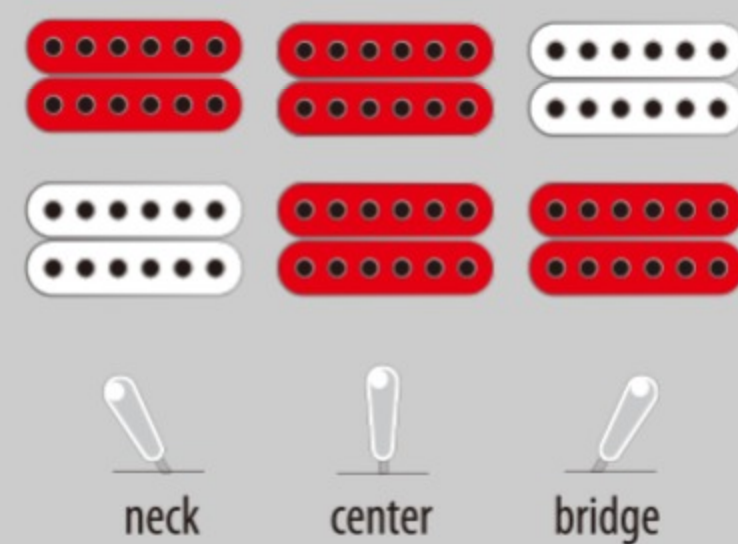

AFV75 01

VAL : Vintage Amber Burst Low Gloss

COLOR VARIATION :

SHARE :

SPEC

SPEC

neck type	AF Artcore / Nyatoh / Set-in neck
top/back/side	Linden top / Linden back / Linden sides
fretboard	Bound Laurel fretboard / Aged Acrylic block inlay
fret	Medium frets
number of frets	20
bridge	ART-1 bridge
string space	10.4mm
tailpiece	VT60
neck pickup	Classic Elite (H) neck pickup (Passive/Ceramic)
bridge pickup	Classic Elite (H) bridge pickup (Passive/Ceramic)
factory tuning	1E,2B,3G,4D,5A,6E
string gauge	.010/.013/.017/.030/.042/.052
nut	Plastic
hardware color	Antique Chrome

NECK DIMENSIONS

Scale :	628mm/24.7"
a : Width	43mm at NUT
b : Width	56.3mm at 20F
c : Thickness	21mm at 1F
d : Thickness	24mm at 9F
Radius :	305mmR

BODY DIMENSIONS

a : Length	19 1/2"
b : Width	15 3/4"
c : Max Depth	3 5/8"

SWITCHING SYSTEM

CONTROLS

OTHERS

Recommended Case AF100C