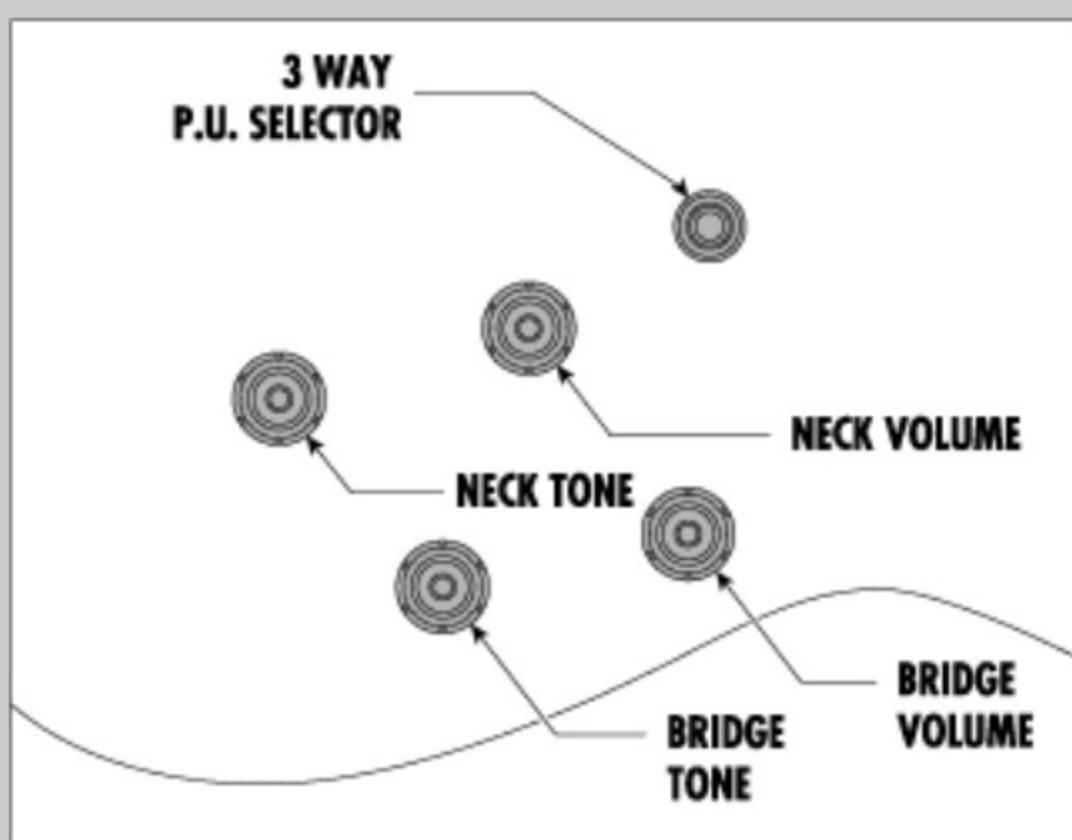

AFV75

VAL : Vintage Amber Burst Low Gloss

COLOR VARIATION :

SHARE :

SPEC

SPEC

neck type	AF Artcore / Nyatoh / set-in neck
top/back/side	Linden top / Linden back / Linden sides
fretboard	Bound Walnut fretboard / Aged Acrylic block inlay
fret	Medium frets
number of frets	20
bridge	ART-1 bridge
string space	10.4mm
tailpiece	VT60 tailpiece
neck pickup	Classic Elite (H) neck pickup (Passive/Ceramic)
bridge pickup	Classic Elite (H) bridge pickup (Passive/Ceramic)
factory tuning	1E,2B,3G,4D,5A,6E
string gauge	.010/.013/.017/.030/.042/.052
hardware color	Antique Chrome

NECK DIMENSIONS

Scale :	628mm/24.7"
a : Width	43mm at NUT
b : Width	56.3mm at 20F
c : Thickness	21mm at 1F
d : Thickness	24mm at 9F
Radius :	305mmR

BODY DIMENSIONS

a : Length	19 1/2"
b : Width	15 3/4"
c : Max Depth	3 5/8"

SWITCHING SYSTEM

CONTROLS

OTHERS

Recommended Case : AF100C