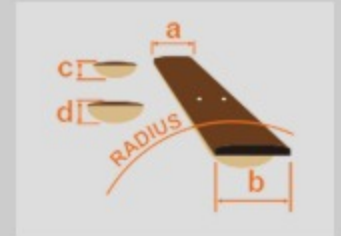

AFV75

VAL : Vintage Amber Burst Low Gloss

COLOR VARIATION :

SHARE :

SPEC

SPEC

neck type	AF Artcore / Nyatoh / set-in neck
top/back/side	Linden top / Linden back / Linden sides
fretboard	Bound Walnut fretboard / Aged Acrylic block inlay
fret	Medium frets
number of frets	20
bridge	ART-1 bridge
string space	10.4mm
tailpiece	VT60 tailpiece
neck pickup	Classic Elite (H) neck pickup (Passive/Ceramic)
bridge pickup	Classic Elite (H) bridge pickup (Passive/Ceramic)
factory tuning	1E,2B,3G,4D,5A,6E
string gauge	.010/.013/.017/.030/.042/.052
hardware color	Antique Chrome

NECK DIMENSIONS

Scale :	628mm/24.7"
a : Width	43mm at NUT
b : Width	56.3mm at 20F
c : Thickness	21mm at 1F
d : Thickness	24mm at 9F
Radius :	305mmR

BODY DIMENSIONS

a : Length	19 1/2"
b : Width	15 3/4"
c : Max Depth	3 5/8"