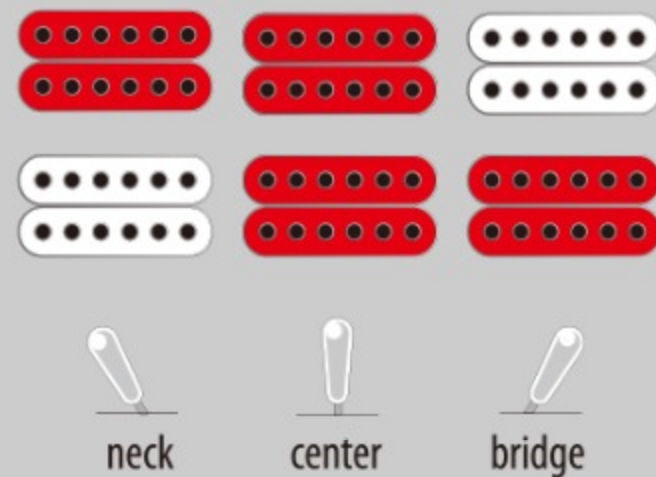

AFV75

VAL : Vintage Amber Burst Low Gloss

COLOR VARIATION :

SHARE :

SPEC

SPEC

neck type	AF Artcore / Nyatoh / set-in neck
top/back/side	Linden top / Linden back / Linden sides
fretboard	Bound Walnut fretboard / Aged Acrylic block inlay
fret	Medium frets
number of frets	20
bridge	ART-1 bridge
string space	10.4mm
tailpiece	VT60 tailpiece
neck pickup	Classic Elite (H) neck pickup (Passive/Ceramic)
bridge pickup	Classic Elite (H) bridge pickup (Passive/Ceramic)
factory tuning	1E,2B,3G,4D,5A,6E
string gauge	.010/.013/.017/.030/.042/.052
hardware color	Antique Chrome

NECK DIMENSIONS

Scale :	628mm/24.7"
a : Width	43mm at NUT
b : Width	56.3mm at 20F
c : Thickness	21mm at 1F
d : Thickness	24mm at 9F
Radius :	305mmR

BODY DIMENSIONS

a : Length	19 1/2"
b : Width	15 3/4"
c : Max Depth	3 5/8"

SWITCHING SYSTEM

CONTROLS

OTHERS

Recommended Case : AF100C