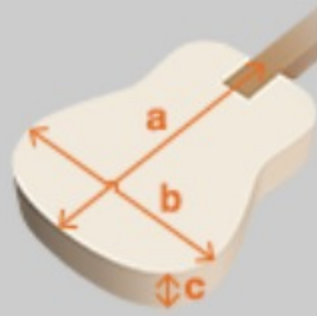

AFV75

VAL : Vintage Amber Burst Low Gloss

COLOR VARIATION :

SHARE :

SPEC

SPEC

neck type	AF Artcore / Nyatoh / set-in neck
top/back/side	Linden top / Linden back / Linden sides
fretboard	Bound Walnut fretboard / Aged Acrylic block inlay
fret	Medium frets
number of frets	20
bridge	ART-1 bridge
string space	10.4mm
tailpiece	VT60 tailpiece
neck pickup	Classic Elite (H) neck pickup (Passive/Ceramic)
bridge pickup	Classic Elite (H) bridge pickup (Passive/Ceramic)
factory tuning	1E,2B,3G,4D,5A,6E
string gauge	.010/.013/.017/.030/.042/.052
hardware color	Antique Chrome

NECK DIMENSIONS

Scale :	628mm/24.7"
a : Width	43mm at NUT
b : Width	56.3mm at 20F
c : Thickness	21mm at 1F
d : Thickness	24mm at 9F
Radius :	305mmR

BODY DIMENSIONS

a : Length	19 1/2"
b : Width	15 3/4"
c : Max Depth	3 5/8"