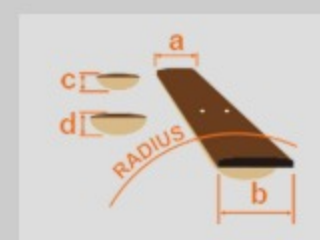

AG75

BS : Brown Sunburst

COLOR VARIATION :

SHARE : [f](#) [t](#)

SPEC

SPEC

neck type	Artcore AG / Mahogany / set-in neck
top/back/side	Maple top / Maple back / Maple sides
fretboard	Bound Laurel / Acrylic block inlay
fret	Medium frets
number of frets	22
bridge	ART-1 bridge
tailpiece	VT60 tailpiece
neck pickup	Classic Elite (H) neck pickup (Passive/Ceramic)
bridge pickup	Classic Elite (H) bridge pickup (Passive/Ceramic)
factory tuning	1E, 2B, 3G, 4D, 5A, 6E
string gauge	.010/.013/.017/.030/.042/.052
hardware color	Chrome

NECK DIMENSIONS

Scale :	628mm/24.7"
a : Width	43mm at NUT
b : Width	57mm at 22F
c : Thickness	21mm1
d : Thickness	24mm at 9F
Radius :	305mm

BODY DIMENSIONS

a : Length	18 7/8"
b : Width	14 1/2"
c : Max Depth	3 5/8"