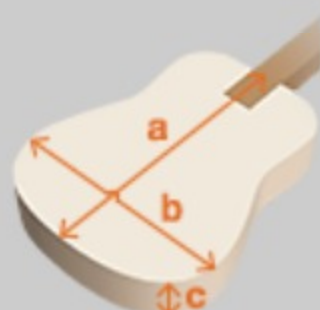

AG75

BS : Brown Sunburst

COLOR VARIATION :

SHARE : [f](#) [t](#)

SPEC

SPEC

neck type	Artcore AG / Mahogany / set-in neck
top/back/side	Maple top / Maple back / Maple sides
fretboard	Bound Laurel / Acrylic block inlay
fret	Medium frets
number of frets	22
bridge	ART-1 bridge
tailpiece	VT60 tailpiece
neck pickup	Classic Elite (H) neck pickup (Passive/Ceramic)
bridge pickup	Classic Elite (H) bridge pickup (Passive/Ceramic)
factory tuning	1E, 2B, 3G, 4D, 5A, 6E
string gauge	.010/.013/.017/.030/.042/.052
hardware color	Chrome

NECK DIMENSIONS

Scale :	628mm/24.7"
a : Width	43mm at NUT
b : Width	57mm at 22F
c : Thickness	21mm1
d : Thickness	24mm at 9F
Radius :	305mm

BODY DIMENSIONS

a : Length	18 7/8"
b : Width	14 1/2"
c : Max Depth	3 5/8"