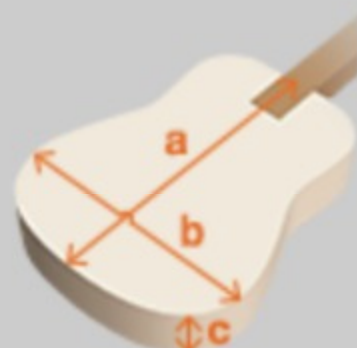

AG75 03

BS : Brown Sunburst

COLOR VARIATION :

SHARE :  

SPEC

SPEC

neck type	AG Artcore / Nyatoh / Set-in neck
top/back/side	Linden top / Linden back / Linden sides
fretboard	Bound Laurel fretboard / Acrylic block inlay
fret	Medium frets
number of frets	22
bridge	ART-1 bridge
string space	10.4mm
tailpiece	VT60
neck pickup	Classic Elite (H) neck pickup (Passive/Ceramic)
bridge pickup	Classic Elite (H) bridge pickup (Passive/Ceramic)
factory tuning	1E,2B,3G,4D,5A,6E
string gauge	.010/.013/.017/.030/.042/.052
nut	Plastic
hardware color	Chrome

NECK DIMENSIONS

Scale :	628mm/24.7"
a : Width	43mm at NUT
b : Width	57mm at 22F
c : Thickness	21mm at 1F
d : Thickness	24mm at 9F
Radius :	305mmR

BODY DIMENSIONS

a : Length	18 7/8"
b : Width	14 1/2"
c : Max Depth	3 5/8"