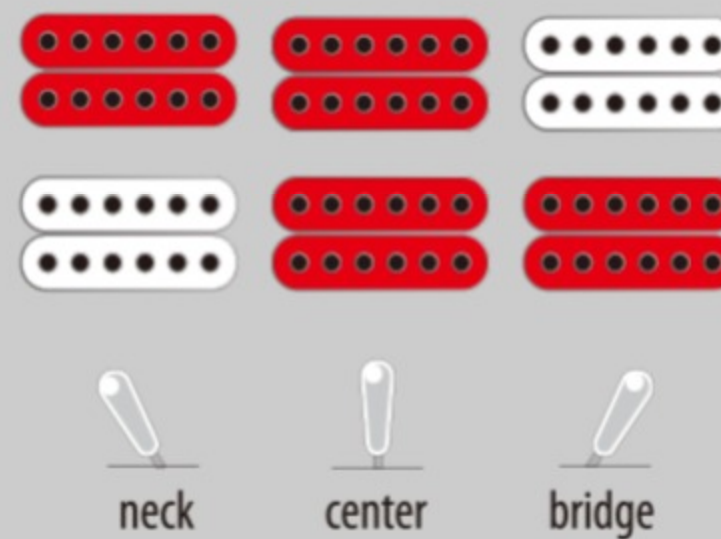

AG75 03

BS : Brown Sunburst

COLOR VARIATION :

SHARE :  

SPEC

SPEC

neck type	AG Artcore / Nyatoh / Set-in neck
top/back/side	Linden top / Linden back / Linden sides
fretboard	Bound Laurel fretboard / Acrylic block inlay
fret	Medium frets
number of frets	22
bridge	ART-1 bridge
string space	10.4mm
tailpiece	VT60
neck pickup	Classic Elite (H) neck pickup (Passive/Ceramic)
bridge pickup	Classic Elite (H) bridge pickup (Passive/Ceramic)
factory tuning	1E,2B,3G,4D,5A,6E
string gauge	.010/.013/.017/.030/.042/.052
nut	Plastic
hardware color	Chrome

NECK DIMENSIONS

Scale :	628mm/24.7"
a : Width	43mm at NUT
b : Width	57mm at 22F
c : Thickness	21mm at 1F
d : Thickness	24mm at 9F
Radius :	305mmR

BODY DIMENSIONS

a : Length	18 7/8"
b : Width	14 1/2"
c : Max Depth	3 5/8"

SWITCHING SYSTEM

CONTROLS

OTHERS

Recommended Case	AG100C
------------------	--------