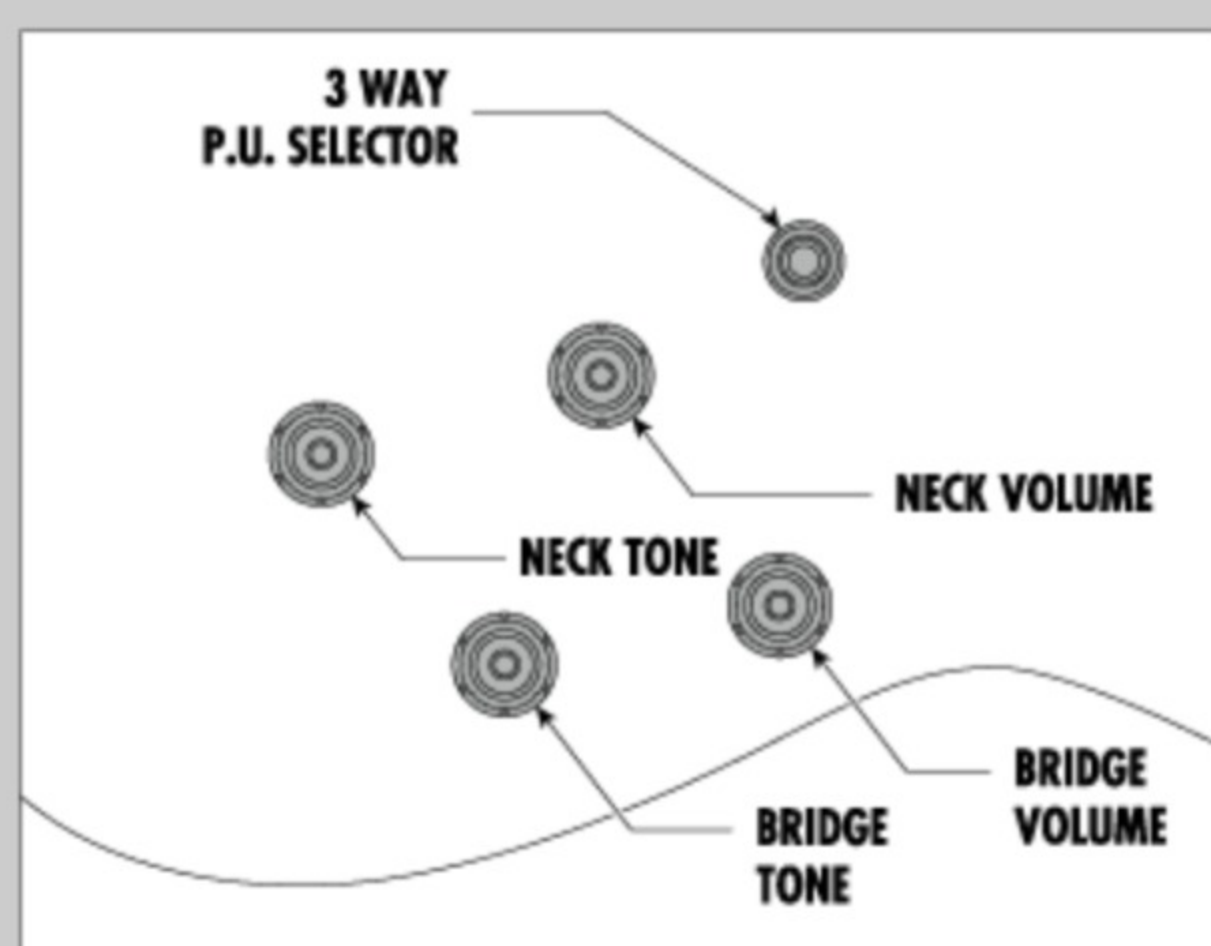

AG75 03

BS : Brown Sunburst

COLOR VARIATION :

SHARE :  

SPEC

SPEC

neck type	AG Artcore / Nyatoh / Set-in neck
top/back/side	Linden top / Linden back / Linden sides
fretboard	Bound Laurel fretboard / Acrylic block inlay
fret	Medium frets
number of frets	22
bridge	ART-1 bridge
string space	10.4mm
tailpiece	VT60
neck pickup	Classic Elite (H) neck pickup (Passive/Ceramic)
bridge pickup	Classic Elite (H) bridge pickup (Passive/Ceramic)
factory tuning	1E,2B,3G,4D,5A,6E
string gauge	.010/.013/.017/.030/.042/.052
nut	Plastic
hardware color	Chrome

NECK DIMENSIONS

Scale :	628mm/24.7"
a : Width	43mm at NUT
b : Width	57mm at 22F
c : Thickness	21mm at 1F
d : Thickness	24mm at 9F
Radius :	305mmR

BODY DIMENSIONS

a : Length	18 7/8"
b : Width	14 1/2"
c : Max Depth	3 5/8"

SWITCHING SYSTEM

CONTROLS

OTHERS

Recommended Case	AG100C
------------------	--------