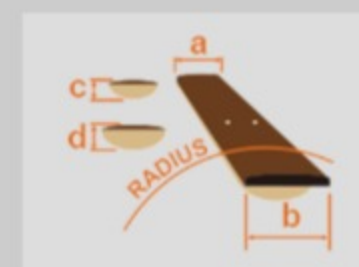

AG75 03

BS : Brown Sunburst

COLOR VARIATION :

SHARE :  

SPEC

SPEC

neck type	AG Artcore / Nyatoh / Set-in neck
top/back/side	Linden top / Linden back / Linden sides
fretboard	Bound Laurel fretboard / Acrylic block inlay
fret	Medium frets
number of frets	22
bridge	ART-1 bridge
string space	10.4mm
tailpiece	VT60
neck pickup	Classic Elite (H) neck pickup (Passive/Ceramic)
bridge pickup	Classic Elite (H) bridge pickup (Passive/Ceramic)
factory tuning	1E,2B,3G,4D,5A,6E
string gauge	.010/.013/.017/.030/.042/.052
nut	Plastic
hardware color	Chrome

NECK DIMENSIONS

Scale :	628mm/24.7"
a : Width	43mm at NUT
b : Width	57mm at 22F
c : Thickness	21mm at 1F
d : Thickness	24mm at 9F
Radius :	305mmR

BODY DIMENSIONS

a : Length	18 7/8"
b : Width	14 1/2"
c : Max Depth	3 5/8"