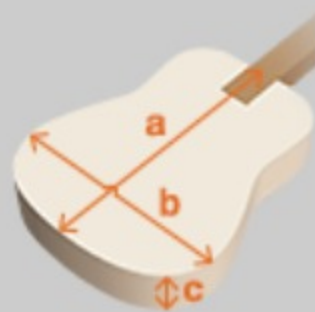

AG75

BS : Brown Sunburst

COLOR VARIATION :

SHARE :

SPEC

SPEC

neck type	AG Artcore / Nyatoh / set-in neck
top/back/side	Linden top / Linden back / Linden sides
fretboard	Bound Walnut fretboard / Acrylic block inlay
fret	Medium frets
number of frets	22
bridge	Gibraltar Performer bridge
string space	10.5mm
tailpiece	VT60 tailpiece
neck pickup	Classic Elite (H) neck pickup (Passive/Ceramic)
bridge pickup	Classic Elite (H) bridge pickup (Passive/Ceramic)
factory tuning	1E,2B,3G,4D,5A,6E
string gauge	.010/.013/.017/.030/.042/.052
hardware color	Chrome

NECK DIMENSIONS

Scale :	628mm/24.7"
a : Width	43mm at NUT
b : Width	57mm at 22F
c : Thickness	21mm at 1F
d : Thickness	24mm at 9F
Radius :	305mmR

BODY DIMENSIONS

a : Length	18 7/8"
b : Width	14 1/2"
c : Max Depth	3 5/8"