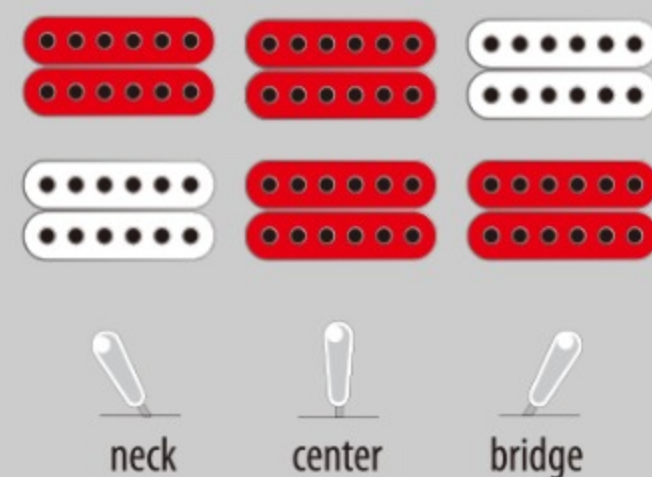

AG75

BS : Brown Sunburst

COLOR VARIATION :

SHARE :

SPEC

SPEC

neck type	AG Artcore / Nyatoh / set-in neck
top/back/side	Linden top / Linden back / Linden sides
fretboard	Bound Walnut fretboard / Acrylic block inlay
fret	Medium frets
number of frets	22
bridge	Gibraltar Performer bridge
string space	10.5mm
tailpiece	VT60 tailpiece
neck pickup	Classic Elite (H) neck pickup (Passive/Ceramic)
bridge pickup	Classic Elite (H) bridge pickup (Passive/Ceramic)
factory tuning	1E,2B,3G,4D,5A,6E
string gauge	.010/.013/.017/.030/.042/.052
hardware color	Chrome

NECK DIMENSIONS

Scale :	628mm/24.7"
a : Width	43mm at NUT
b : Width	57mm at 22F
c : Thickness	21mm at 1F
d : Thickness	24mm at 9F
Radius :	305mmR

BODY DIMENSIONS

a : Length	18 7/8"
b : Width	14 1/2"
c : Max Depth	3 5/8"

SWITCHING SYSTEM

CONTROLS

OTHERS

Recommended Case	AG100C
------------------	--------