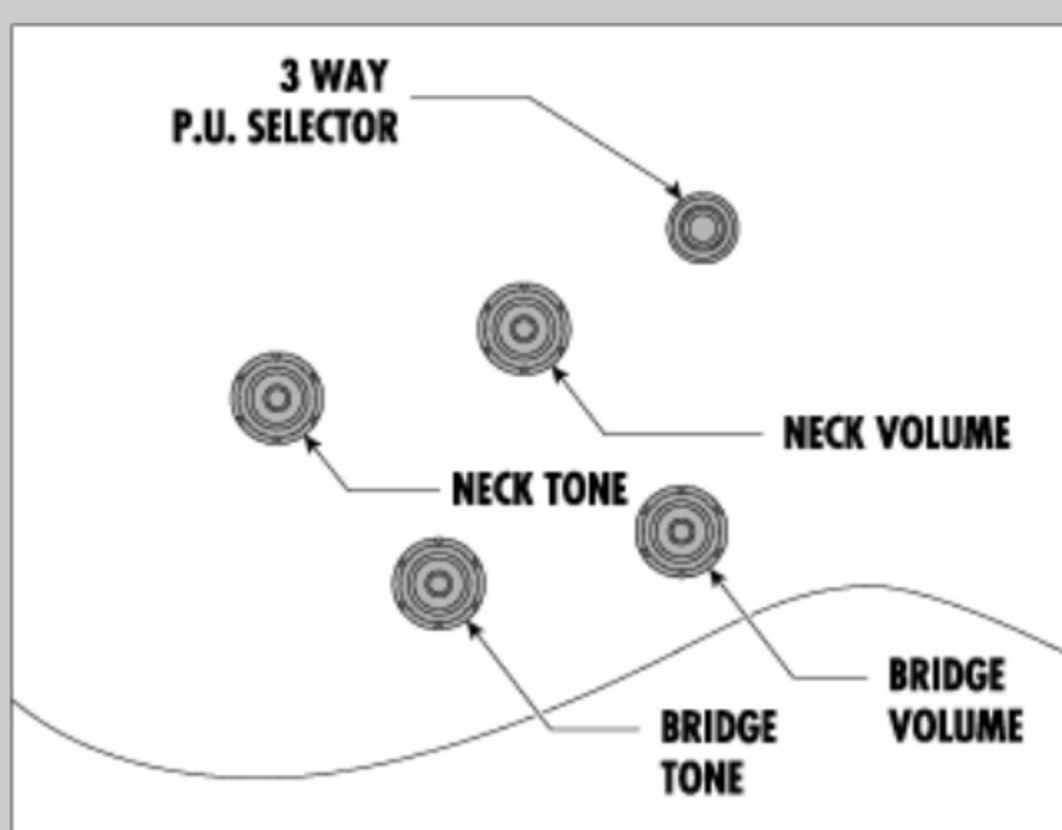

AG75

BS : Brown Sunburst

COLOR VARIATION :

SHARE :

SPEC

SPEC

neck type	AG Artcore / Nyatoh / set-in neck
top/back/side	Linden top / Linden back / Linden sides
fretboard	Bound Walnut fretboard / Acrylic block inlay
fret	Medium frets
number of frets	22
bridge	Gibraltar Performer bridge
string space	10.5mm
tailpiece	VT60 tailpiece
neck pickup	Classic Elite (H) neck pickup (Passive/Ceramic)
bridge pickup	Classic Elite (H) bridge pickup (Passive/Ceramic)
factory tuning	1E,2B,3G,4D,5A,6E
string gauge	.010/.013/.017/.030/.042/.052
hardware color	Chrome

NECK DIMENSIONS

Scale :	628mm/24.7"
a : Width	43mm at NUT
b : Width	57mm at 22F
c : Thickness	21mm at 1F
d : Thickness	24mm at 9F
Radius :	305mmR

BODY DIMENSIONS

a : Length	18 7/8"
b : Width	14 1/2"
c : Max Depth	3 5/8"

SWITCHING SYSTEM

CONTROLS

OTHERS

Recommended Case	AG100C
------------------	--------