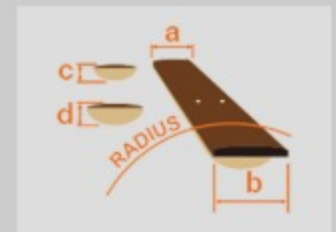

AG75

BS : Brown Sunburst

COLOR VARIATION :

SHARE :

SPEC

SPEC

neck type	AG Artcore / Nyatoh / set-in neck
top/back/side	Linden top / Linden back / Linden sides
fretboard	Bound Walnut fretboard / Acrylic block inlay
fret	Medium frets
number of frets	22
bridge	Gibraltar Performer bridge
string space	10.5mm
tailpiece	VT60 tailpiece
neck pickup	Classic Elite (H) neck pickup (Passive/Ceramic)
bridge pickup	Classic Elite (H) bridge pickup (Passive/Ceramic)
factory tuning	1E,2B,3G,4D,5A,6E
string gauge	.010/.013/.017/.030/.042/.052
hardware color	Chrome

NECK DIMENSIONS

Scale :	628mm/24.7"
a : Width	43mm at NUT
b : Width	57mm at 22F
c : Thickness	21mm at 1F
d : Thickness	24mm at 9F
Radius :	305mmR

BODY DIMENSIONS

a : Length	18 7/8"
b : Width	14 1/2"
c : Max Depth	3 5/8"