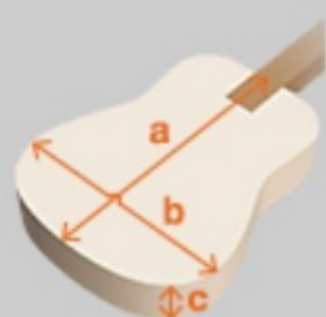

AG75G

MTB : Mint Blue

COLOR VARIATION :

SHARE :  

SPEC

SPEC

neck type	Artcore AG / Mahogany / set-in neck
top/back/side	Maple top / Maple back / Maple sides
fretboard	Bound Laurel / Acrylic block inlay
fret	Medium frets
number of frets	22
bridge	ART-1 bridge
tailpiece	VT60 tailpiece
neck pickup	Classic Elite (H) neck pickup (Passive/Ceramic)
bridge pickup	Classic Elite (H) bridge pickup (Passive/Ceramic)
factory tuning	1E, 2B, 3G, 4D, 5A, 6E
string gauge	.010/.013/.017/.030/.042/.052
hardware color	Gold

NECK DIMENSIONS

Scale :	628mm/24.7"
a : Width	43mm at NUT
b : Width	57mm at 22F
c : Thickness	21mm1
d : Thickness	24mm at 9F
Radius :	305mm

BODY DIMENSIONS

a : Length	18 7/8"
b : Width	14 1/2"
c : Max Depth	3 5/8"