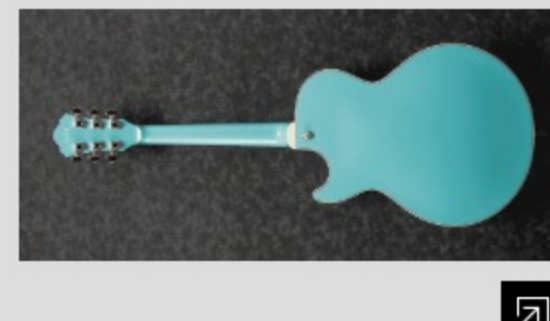

AG75G

MTB : Mint Blue

COLOR VARIATION :

SHARE :  

SPEC

SPEC

neck type	Artcore AG / Mahogany / set-in neck
top/back/side	Maple top / Maple back / Maple sides
fretboard	Bound Laurel / Acrylic block inlay
fret	Medium frets
number of frets	22
bridge	ART-1 bridge
tailpiece	VT60 tailpiece
neck pickup	Classic Elite (H) neck pickup (Passive/Ceramic)
bridge pickup	Classic Elite (H) bridge pickup (Passive/Ceramic)
factory tuning	1E, 2B, 3G, 4D, 5A, 6E
string gauge	.010/.013/.017/.030/.042/.052
hardware color	Gold

NECK DIMENSIONS

Scale :	628mm/24.7"
a : Width	43mm at NUT
b : Width	57mm at 22F
c : Thickness	21mm1
d : Thickness	24mm at 9F
Radius :	305mm

BODY DIMENSIONS

a : Length	18 7/8"
b : Width	14 1/2"
c : Max Depth	3 5/8"