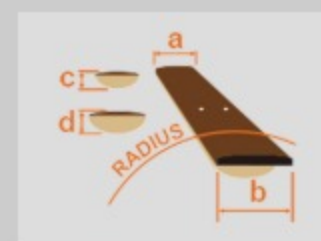

AG75G

MTB : Mint Blue

COLOR VARIATION :

SHARE :  

SPEC

SPEC

neck type	Artcore AG / Mahogany / set-in neck
top/back/side	Maple top / Maple back / Maple sides
fretboard	Bound Laurel / Acrylic block inlay
fret	Medium frets
number of frets	22
bridge	ART-1 bridge
tailpiece	VT60 tailpiece
neck pickup	Classic Elite (H) neck pickup (Passive/Ceramic)
bridge pickup	Classic Elite (H) bridge pickup (Passive/Ceramic)
factory tuning	1E, 2B, 3G, 4D, 5A, 6E
string gauge	.010/.013/.017/.030/.042/.052
hardware color	Gold

NECK DIMENSIONS

Scale :	628mm/24.7"
a : Width	43mm at NUT
b : Width	57mm at 22F
c : Thickness	21mm1
d : Thickness	24mm at 9F
Radius :	305mm

BODY DIMENSIONS

a : Length	18 7/8"
b : Width	14 1/2"
c : Max Depth	3 5/8"