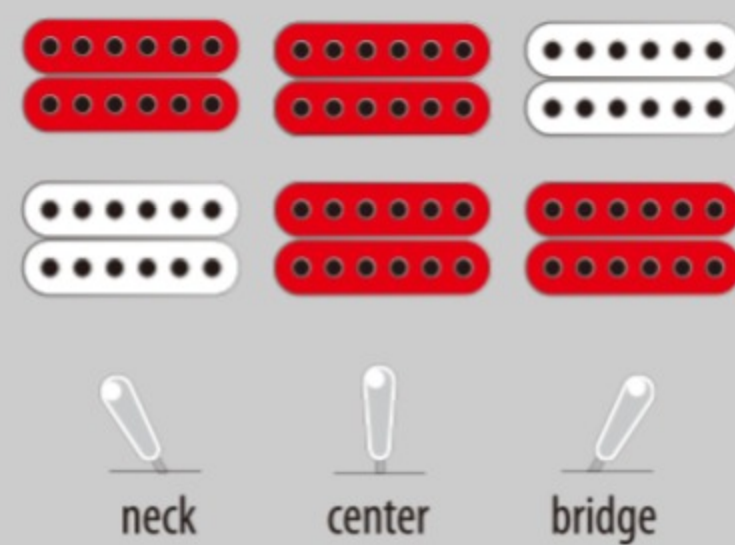

AG75G 02

SCG : Scarlet Gradation

COLOR VARIATION :

SHARE :  

SPEC

SPEC

neck type	AG Artcore / Nyatoh / Set-in neck
top/back/side	Linden top / Linden back / Linden sides
fretboard	Bound Laurel fretboard / Acrylic block inlay
fret	Medium frets
number of frets	22
bridge	ART-1 bridge
string space	10.4mm
tailpiece	VT06
neck pickup	Classic Elite (H) neck pickup (Passive/Ceramic)
bridge pickup	Classic Elite (H) bridge pickup (Passive/Ceramic)
factory tuning	1E,2B,3G,4D,5A,6E
string gauge	.010/.013/.017/.030/.042/.052
nut	Plastic
hardware color	Gold

NECK DIMENSIONS

Scale :	628mm/24.7"
a : Width	43mm at NUT
b : Width	57mm at 22F
c : Thickness	21mm at 1F
d : Thickness	24mm at 9F
Radius :	305mmR

BODY DIMENSIONS

a : Length	18 7/8"
b : Width	14 1/2"
c : Max Depth	3 5/8"

SWITCHING SYSTEM

CONTROLS

OTHERS

Recommended Case AG100C