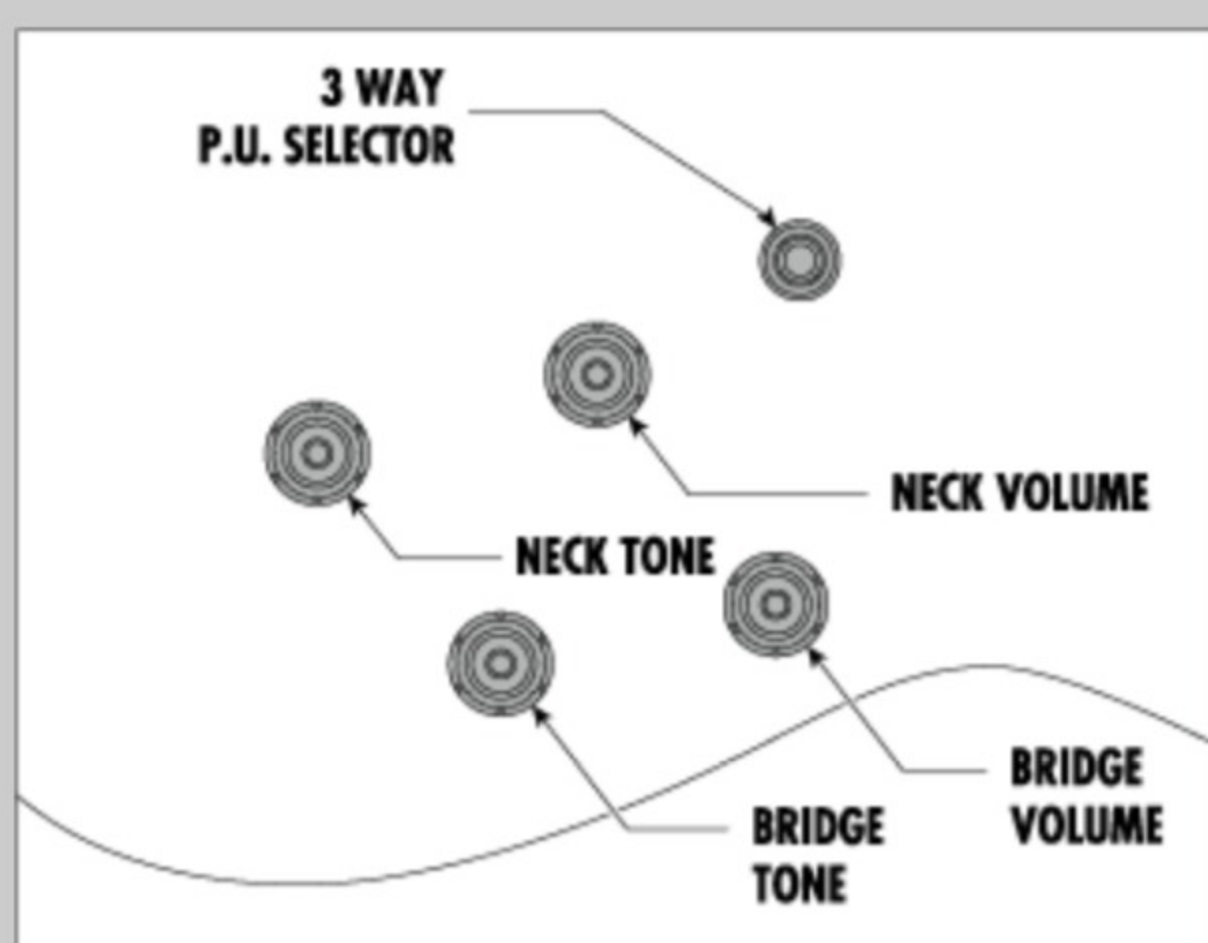

AG75G 02

SCG : Scarlet Gradation

COLOR VARIATION :

SHARE :  

SPEC

SPEC

neck type	AG Artcore / Nyatoh / Set-in neck
top/back/side	Linden top / Linden back / Linden sides
fretboard	Bound Laurel fretboard / Acrylic block inlay
fret	Medium frets
number of frets	22
bridge	ART-1 bridge
string space	10.4mm
tailpiece	VT06
neck pickup	Classic Elite (H) neck pickup (Passive/Ceramic)
bridge pickup	Classic Elite (H) bridge pickup (Passive/Ceramic)
factory tuning	1E,2B,3G,4D,5A,6E
string gauge	.010/.013/.017/.030/.042/.052
nut	Plastic
hardware color	Gold

SWITCHING SYSTEM

CONTROLS

OTHERS

Recommended Case AG100C