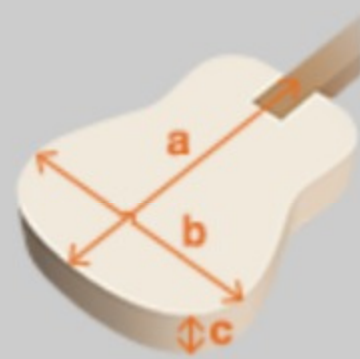

AG75G 02

SCG : Scarlet Gradation

COLOR VARIATION :

SHARE :  

SPEC

SPEC

neck type	AG Artcore / Nyatoh / Set-in neck
top/back/side	Linden top / Linden back / Linden sides
fretboard	Bound Laurel fretboard / Acrylic block inlay
fret	Medium frets
number of frets	22
bridge	ART-1 bridge
string space	10.4mm
tailpiece	VT06
neck pickup	Classic Elite (H) neck pickup (Passive/Ceramic)
bridge pickup	Classic Elite (H) bridge pickup (Passive/Ceramic)
factory tuning	1E,2B,3G,4D,5A,6E
string gauge	.010/.013/.017/.030/.042/.052
nut	Plastic
hardware color	Gold

NECK DIMENSIONS

Scale :	628mm/24.7"
a : Width	43mm at NUT
b : Width	57mm at 22F
c : Thickness	21mm at 1F
d : Thickness	24mm at 9F
Radius :	305mmR

BODY DIMENSIONS

a : Length	18 7/8"
b : Width	14 1/2"
c : Max Depth	3 5/8"