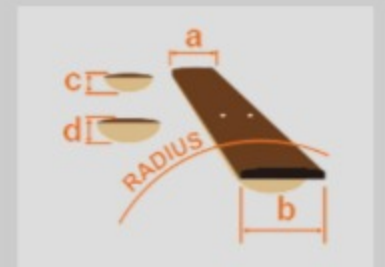

AG75G 02

SCG : Scarlet Gradation

COLOR VARIATION :

SHARE :  

SPEC

SPEC

neck type	AG Artcore / Nyatoh / Set-in neck
top/back/side	Linden top / Linden back / Linden sides
fretboard	Bound Laurel fretboard / Acrylic block inlay
fret	Medium frets
number of frets	22
bridge	ART-1 bridge
string space	10.4mm
tailpiece	VT06
neck pickup	Classic Elite (H) neck pickup (Passive/Ceramic)
bridge pickup	Classic Elite (H) bridge pickup (Passive/Ceramic)
factory tuning	1E,2B,3G,4D,5A,6E
string gauge	.010/.013/.017/.030/.042/.052
nut	Plastic
hardware color	Gold

NECK DIMENSIONS

Scale :	628mm/24.7"
a : Width	43mm at NUT
b : Width	57mm at 22F
c : Thickness	21mm at 1F
d : Thickness	24mm at 9F
Radius :	305mmR

BODY DIMENSIONS

a : Length	18 7/8"
b : Width	14 1/2"
c : Max Depth	3 5/8"