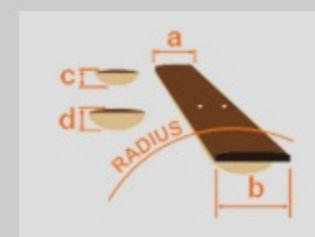

# AG75G

SCG : Scarlet Gradation

COLOR VARIATION :

SHARE :  

### SPEC

neck type	AG Artcore / Nyatoh / set-in neck
top/back/side	Linden top / Linden back / Linden sides
fretboard	Bound Walnut fretboard / Acrylic block inlay
fret	Medium frets
number of frets	22
bridge	Gibraltar Performer bridge
string space	10.5mm
tailpiece	VT06 tailpiece
neck pickup	Classic Elite (H) neck pickup (Passive/Ceramic)
bridge pickup	Classic Elite (H) bridge pickup (Passive/Ceramic)
factory tuning	1E,2B,3G,4D,5A,6E
string gauge	.010/.013/.017/.030/.042/.052
hardware color	Gold

### NECK DIMENSIONS

Scale :	628mm/24.7"
a : Width	43mm at NUT
b : Width	57mm at 22F
c : Thickness	21mm at 1F
d : Thickness	24mm at 9F
Radius :	305mmR

### BODY DIMENSIONS

a : Length	18 7/8"
b : Width	14 1/2"
c : Max Depth	3 5/8"