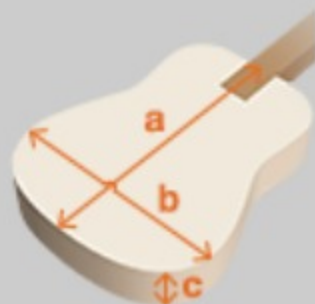

### SPEC

neck type	AG Artcore / Nyatoh / set-in neck
top/back/side	Linden top / Linden back / Linden sides
fretboard	Bound Walnut fretboard / Acrylic block inlay
fret	Medium frets
number of frets	22
bridge	Gibraltar Performer bridge
string space	10.5mm
tailpiece	VT06 tailpiece
neck pickup	Classic Elite (H) neck pickup (Passive/Ceramic)
bridge pickup	Classic Elite (H) bridge pickup (Passive/Ceramic)
factory tuning	1E,2B,3G,4D,5A,6E
string gauge	.010/.013/.017/.030/.042/.052
hardware color	Gold

### NECK DIMENSIONS

Scale :	628mm/24.7"
a : Width	43mm at NUT
b : Width	57mm at 22F
c : Thickness	21mm at 1F
d : Thickness	24mm at 9F
Radius :	305mmR

### BODY DIMENSIONS

a : Length	18 7/8"
b : Width	14 1/2"
c : Max Depth	3 5/8"