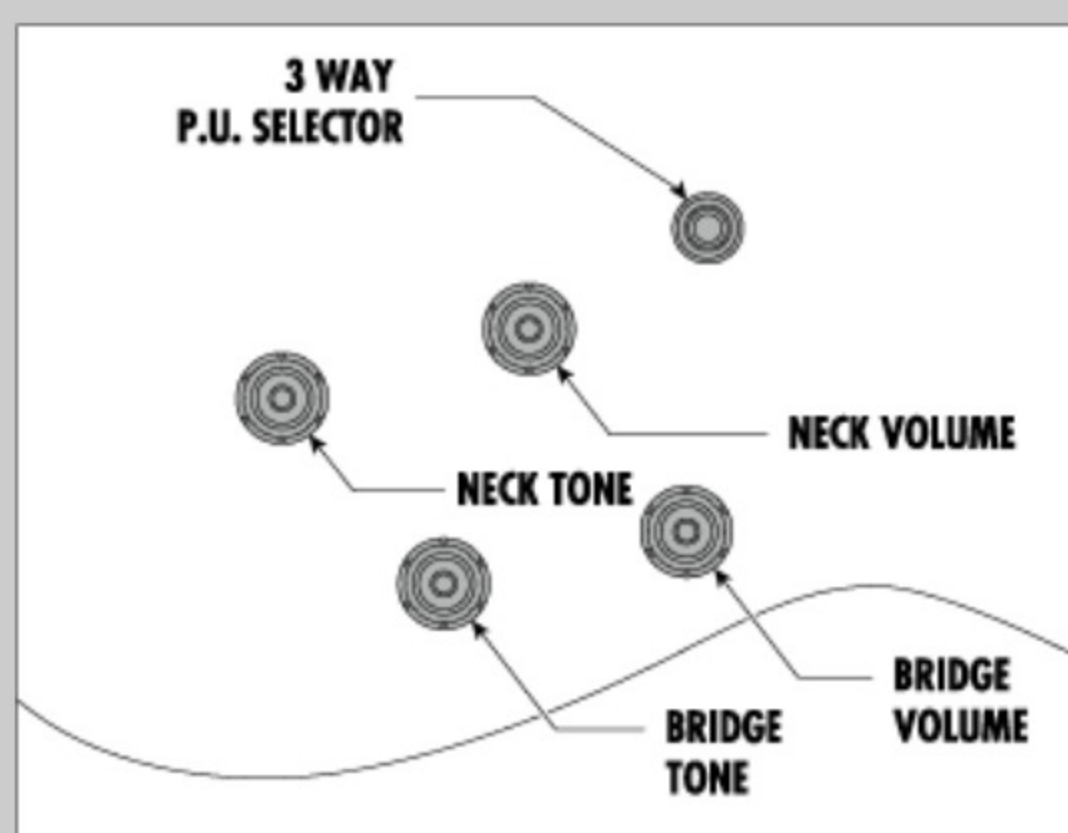

CONTROLS

OTHERS

Recommended Case AG100C