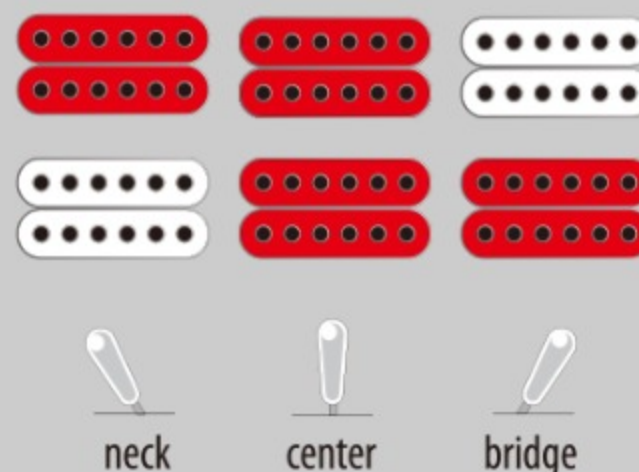

### SPEC

neck type	AG Artcore / Nyatoh / set-in neck
top/back/side	Linden top / Linden back / Linden sides
fretboard	Bound Walnut fretboard / Acrylic block inlay
fret	Medium frets
number of frets	22
bridge	Gibraltar Performer bridge
string space	10.5mm
tailpiece	VT06 tailpiece
neck pickup	Classic Elite (H) neck pickup (Passive/Ceramic)
bridge pickup	Classic Elite (H) bridge pickup (Passive/Ceramic)
factory tuning	1E,2B,3G,4D,5A,6E
string gauge	.010/.013/.017/.030/.042/.052
hardware color	Gold

### NECK DIMENSIONS

Scale :	628mm/24.7"
a : Width	43mm at NUT
b : Width	57mm at 22F
c : Thickness	21mm at 1F
d : Thickness	24mm at 9F
Radius :	305mmR

### BODY DIMENSIONS

a : Length	18 7/8"
b : Width	14 1/2"
c : Max Depth	3 5/8"

### SWITCHING SYSTEM