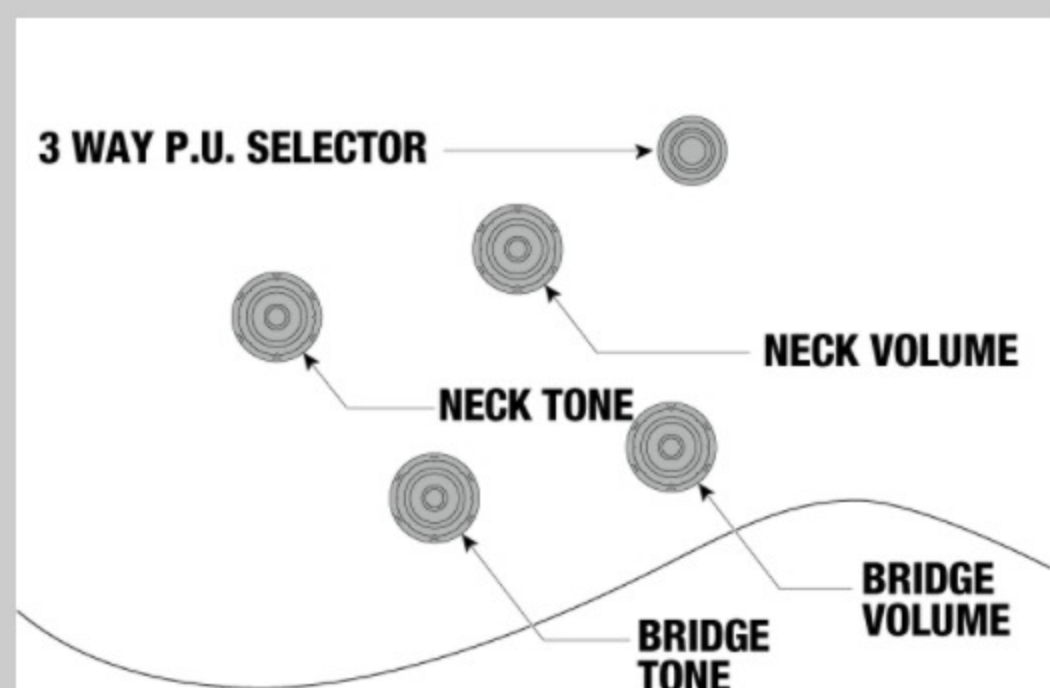

AG75G

COLOR VARIATION :

BS : Brown Sunburst

SHARE :

SPEC

SPECS

neck type	AG Artcore / Nyatoh / Set-in neck
top/back/side	Linden top / Linden back / Linden sides
fretboard	Bound Walnut fretboard / Acrylic block inlay
fret	Medium frets
number of frets	22
bridge	Gibraltar Performer bridge
string space	10.5mm
tailpiece	VT06 tailpiece
neck pickup	Classic Elite (H) neck pickup (Passive/Ceramic)
bridge pickup	Classic Elite (H) bridge pickup (Passive/Ceramic)
factory tuning	1E,2B,3G,4D,5A,6E
string gauge	.010/.013/.017/.030/.042/.052
hardware color	Gold

NECK DIMENSIONS

Scale :	628mm
a : Width	43mm at NUT
b : Width	57mm at 22F
c : Thickness	21mm at 1F
d : Thickness	24mm at 9F
Radius :	305mmR

DESCRIPTION +

BODY DIMENSIONS

a : Length	18 7/8"
b : Width	14 1/2"
c : Max Depth	3 5/8"

DESCRIPTION +

SWITCHING SYSTEM

DESCRIPTION +

CONTROLS

DESCRIPTION +

OTHER FEATURES

Recommended	MGB100C
Case	
Recommended Bag	ICB540-BK