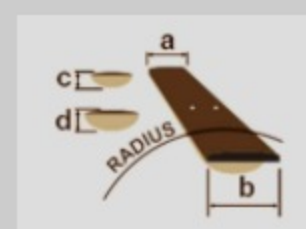

AG75G

COLOR VARIATION :

BS : Brown Sunburst

SHARE :

SPEC

SPECS

neck type	AG Artcore / Nyatoh / Set-in neck
top/back/side	Linden top / Linden back / Linden sides
fretboard	Bound Walnut fretboard / Acrylic block inlay
fret	Medium frets
number of frets	22
bridge	Gibraltar Performer bridge
string space	10.5mm
tailpiece	VT06 tailpiece
neck pickup	Classic Elite (H) neck pickup (Passive/Ceramic)
bridge pickup	Classic Elite (H) bridge pickup (Passive/Ceramic)
factory tuning	1E,2B,3G,4D,5A,6E
string gauge	.010/.013/.017/.030/.042/.052
hardware color	Gold

NECK DIMENSIONS

Scale :	628mm
a : Width	43mm at NUT
b : Width	57mm at 22F
c : Thickness	21mm at 1F
d : Thickness	24mm at 9F
Radius :	305mmR

DESCRIPTION +

BODY DIMENSIONS

a : Length	18 7/8"
b : Width	14 1/2"
c : Max Depth	3 5/8"