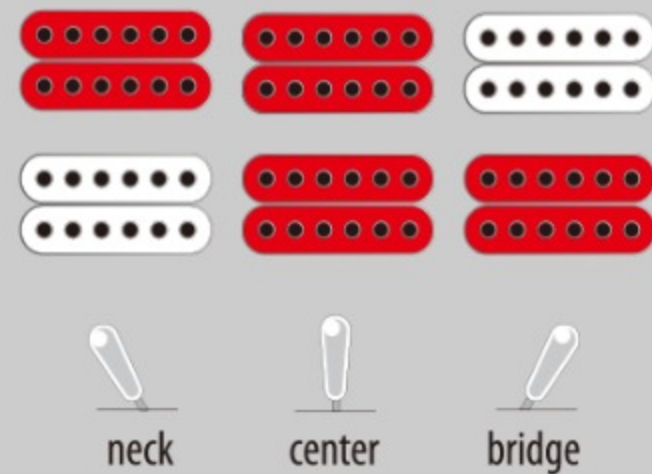

AG85

BKF : Black Flat

COLOR VARIATION :

SHARE :

SPEC

SPEC

neck type	AG Expressionist / 3pc Nyatoh/Maple / set-in neck
top/back/side	Linden top / Linden back / Linden sides
fretboard	Bound Ebony fretboard / Acrylic block inlay
fret	Medium frets
number of frets	22
bridge	Gibraltar Performer bridge
string space	10.5mm
tailpiece	VT06 tailpiece
neck pickup	Magic Touch-Mini (H) neck pickup (Passive/Alnico)
bridge pickup	Magic Touch-Mini (H) bridge pickup (Passive/Alnico)
factory tuning	1E,2B,3G,4D,5A,6E
string gauge	.010/.013/.017/.030/.042/.052
hardware color	Gold

NECK DIMENSIONS

Scale :	628mm/24.7"
a : Width	43mm at NUT
b : Width	57mm at 22F
c : Thickness	21mm at 1F
d : Thickness	24mm at 9F
Radius :	305mmR

BODY DIMENSIONS

a : Length	18 7/8"
b : Width	14 1/2"
c : Max Depth	3 5/8"

SWITCHING SYSTEM

CONTROLS

OTHERS

Recommended Case AG100C