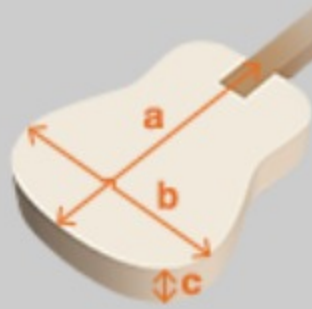

AG85

BKF : Black Flat

COLOR VARIATION :

SHARE :

SPEC

SPEC

neck type	AG Expressionist / 3pc Nyatoh/Maple / set-in neck
top/back/side	Linden top / Linden back / Linden sides
fretboard	Bound Ebony fretboard / Acrylic block inlay
fret	Medium frets
number of frets	22
bridge	Gibraltar Performer bridge
string space	10.5mm
tailpiece	VT06 tailpiece
neck pickup	Magic Touch-Mini (H) neck pickup (Passive/Alnico)
bridge pickup	Magic Touch-Mini (H) bridge pickup (Passive/Alnico)
factory tuning	1E,2B,3G,4D,5A,6E
string gauge	.010/.013/.017/.030/.042/.052
hardware color	Gold

NECK DIMENSIONS

Scale :	628mm/24.7"
a : Width	43mm at NUT
b : Width	57mm at 22F
c : Thickness	21mm at 1F
d : Thickness	24mm at 9F
Radius :	305mmR

BODY DIMENSIONS

a : Length	18 7/8"
b : Width	14 1/2"
c : Max Depth	3 5/8"