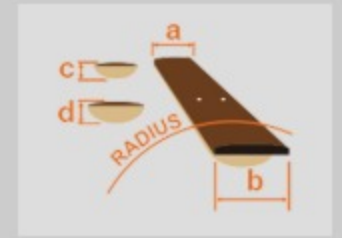

AG85

BKF : Black Flat

COLOR VARIATION :

SHARE :

SPEC

SPEC

neck type	AG Expressionist / 3pc Nyatoh/Maple / set-in neck
top/back/side	Linden top / Linden back / Linden sides
fretboard	Bound Ebony fretboard / Acrylic block inlay
fret	Medium frets
number of frets	22
bridge	Gibraltar Performer bridge
string space	10.5mm
tailpiece	VT06 tailpiece
neck pickup	Magic Touch-Mini (H) neck pickup (Passive/Alnico)
bridge pickup	Magic Touch-Mini (H) bridge pickup (Passive/Alnico)
factory tuning	1E,2B,3G,4D,5A,6E
string gauge	.010/.013/.017/.030/.042/.052
hardware color	Gold

NECK DIMENSIONS

Scale :	628mm/24.7"
a : Width	43mm at NUT
b : Width	57mm at 22F
c : Thickness	21mm at 1F
d : Thickness	24mm at 9F
Radius :	305mmR

BODY DIMENSIONS

a : Length	18 7/8"
b : Width	14 1/2"
c : Max Depth	3 5/8"