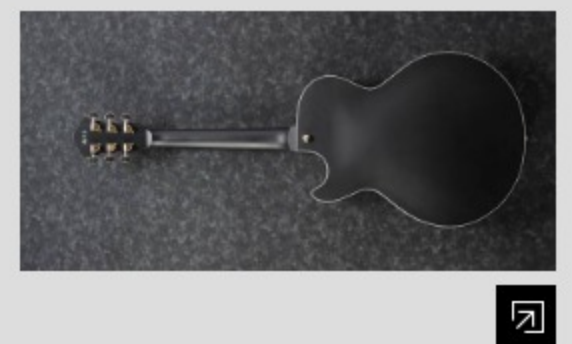

AG85

BKF : Black Flat

COLOR VARIATION :

SHARE :

SPEC

SPEC

neck type	AG Expressionist / 3pc Nyatoh/Maple / set-in neck
top/back/side	Linden top / Linden back / Linden sides
fretboard	Bound Ebony fretboard / Acrylic block inlay
fret	Medium frets
number of frets	22
bridge	Gibraltar Performer bridge
string space	10.5mm
tailpiece	VT06 tailpiece
neck pickup	Magic Touch-Mini (H) neck pickup (Passive/Alnico)
bridge pickup	Magic Touch-Mini (H) bridge pickup (Passive/Alnico)
factory tuning	1E,2B,3G,4D,5A,6E
string gauge	.010/.013/.017/.030/.042/.052
hardware color	Gold

NECK DIMENSIONS

Scale :	628mm/24.7"
a : Width	43mm at NUT
b : Width	57mm at 22F
c : Thickness	21mm at 1F
d : Thickness	24mm at 9F
Radius :	305mmR

BODY DIMENSIONS

a : Length	18 7/8"
b : Width	14 1/2"
c : Max Depth	3 5/8"