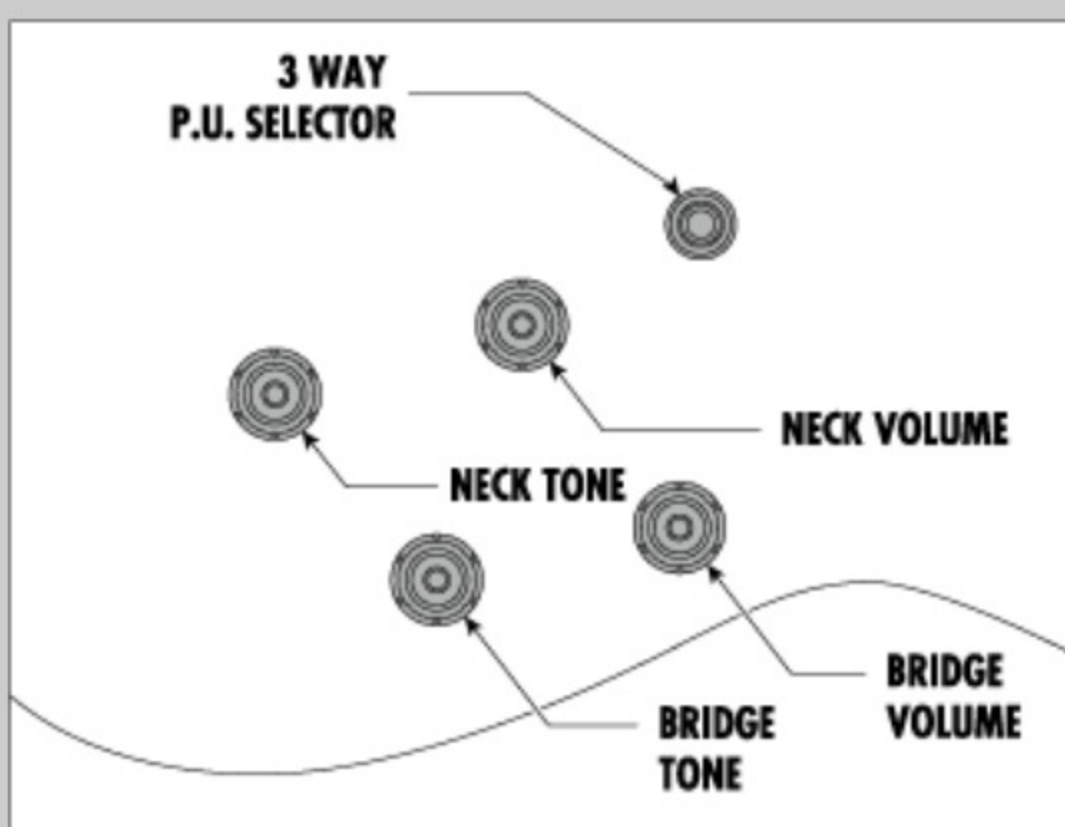

AG85

BKF : Black Flat

COLOR VARIATION :

SHARE :

SPEC

SPEC

neck type	AG Expressionist / 3pc Nyatoh/Maple / set-in neck
top/back/side	Linden top / Linden back / Linden sides
fretboard	Bound Ebony fretboard / Acrylic block inlay
fret	Medium frets
number of frets	22
bridge	Gibraltar Performer bridge
string space	10.5mm
tailpiece	VT06 tailpiece
neck pickup	Magic Touch-Mini (H) neck pickup (Passive/Alnico)
bridge pickup	Magic Touch-Mini (H) bridge pickup (Passive/Alnico)
factory tuning	1E,2B,3G,4D,5A,6E
string gauge	.010/.013/.017/.030/.042/.052
hardware color	Gold

SWITCHING SYSTEM

CONTROLS

OTHERS

Recommended Case AG100C