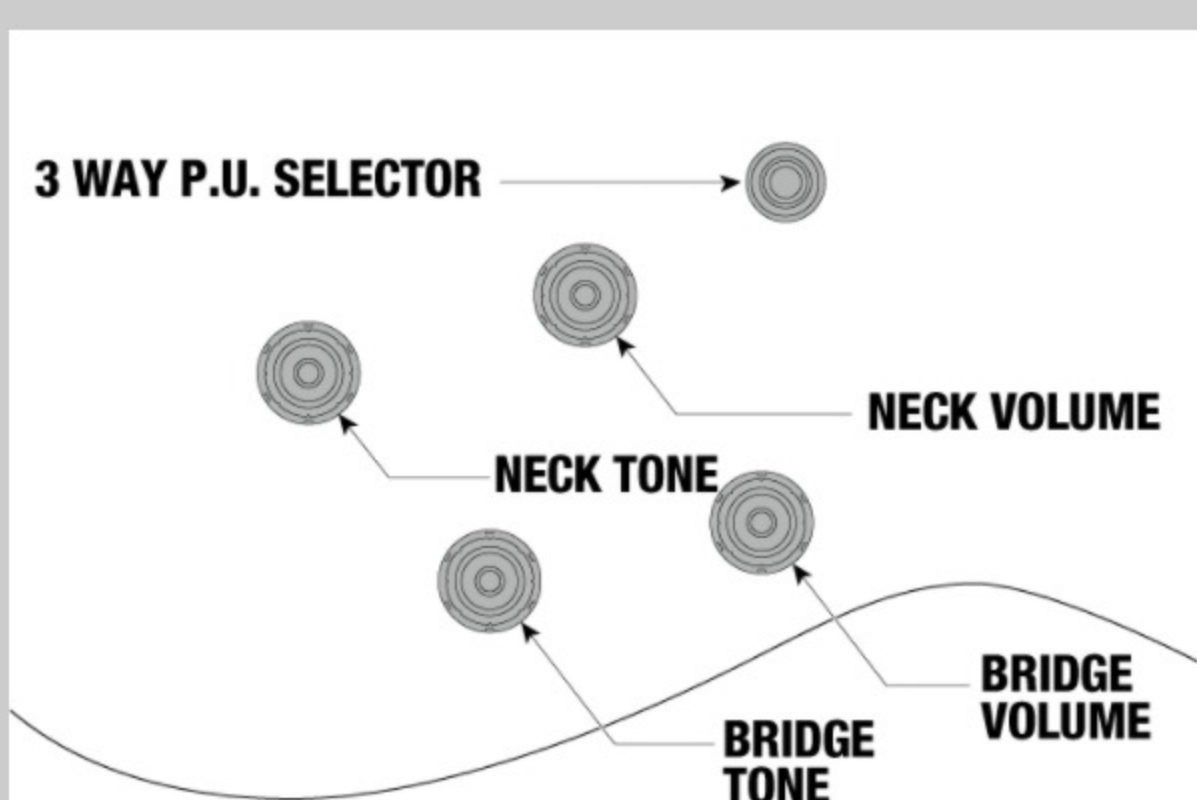

### BODY DIMENSIONS

a : Length	18 7/8"
b : Width	14 1/2"
c : Max Depth	3 5/8"

DESCRIPTION +

### SWITCHING SYSTEM

DESCRIPTION +

### CONTROLS

DESCRIPTION +