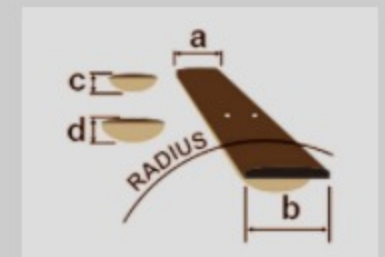

DESCRIPTION +