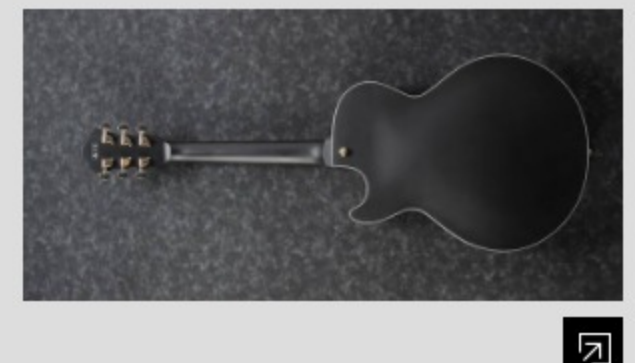

# AG85

COLOR VARIATION :   
**BKF : Black Flat**

SHARE :  

### SPECS

neck type	AG Expressionist / 3pc Nyatoh/Maple / Set-in neck
top/back/side	Linden top / Linden back / Linden sides
fretboard	Bound Macassar Ebony fretboard / Acrylic block inlay
fret	Medium frets
number of frets	22
bridge	Gibraltar Performer bridge
string space	10.5mm
tailpiece	VT06 tailpiece
neck pickup	Magic Touch-Mini (H) neck pickup (Passive/Alnico)
bridge pickup	Magic Touch-Mini (H) bridge pickup (Passive/Alnico)
factory tuning	1E,2B,3G,4D,5A,6E
string gauge	.010/.013/.017/.030/.042/.052
nut	Plastic nut
hardware color	Gold

### BODY DIMENSIONS

a : Length	18 7/8"
b : Width	14 1/2"
c : Max Depth	3 5/8"

DESCRIPTION +