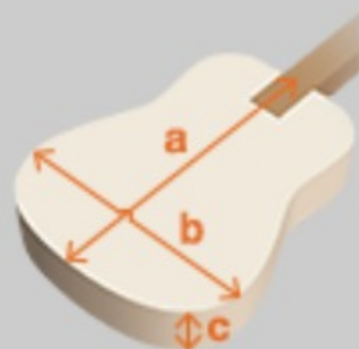

### NECK DIMENSIONS

Scale :	628mm
a : Width	43mm at NUT
b : Width	57mm at 22F
c : Thickness	21mm at 1F
d : Thickness	24mm at 9F
Radius :	305mmR

DESCRIPTION +

### BODY DIMENSIONS

a : Length	18 7/8"
b : Width	14 1/2"
c : Max Depth	3 5/8"

DESCRIPTION +

### SWITCHING SYSTEM

DESCRIPTION +