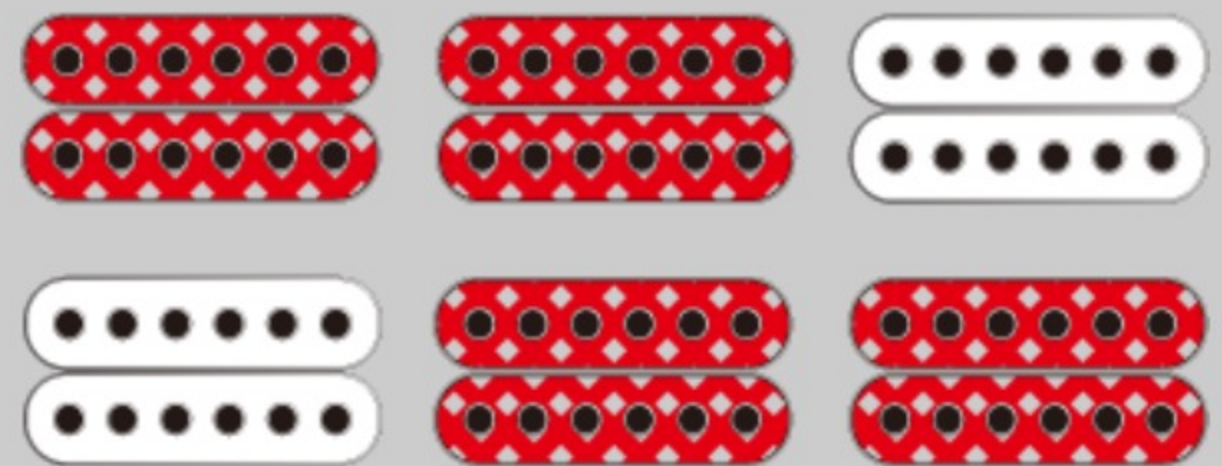

SWITCHING SYSTEM

DESCRIPTION +