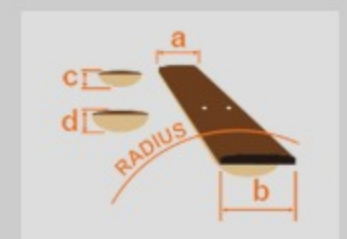

AG95QA

Artcore Expressionist

DBS : Dark Brown Sunburst

COLOR VARIATION :

SHARE :

SPEC

SPEC

neck type	Expressionist AG / 3pc Mahogany/Maple / set-in neck
top/back/side	Quilted Ash top / Quilted Ash back / Quilted Ash sides
fretboard	Bound Ebony / Acrylic block inlay
fret	Medium frets
bridge	ART-1 bridge
tailpiece	VT06 tailpiece
neck pickup	Super 58 (H) neck pickup (Passive/Alnico)
bridge pickup	Super 58 (H) bridge pickup (Passive/Alnico)
hardware color	Gold

NECK DIMENSIONS

Scale :	628mm/24.7"
a : Width	43mm at NUT
b : Width	57mm at 22F
c : Thickness	21mm1
d : Thickness	24mm at 9F
Radius :	305mm

BODY DIMENSIONS

a : Length	18 7/8"
b : Width	14 1/2"
c : Max Depth	3 5/8"