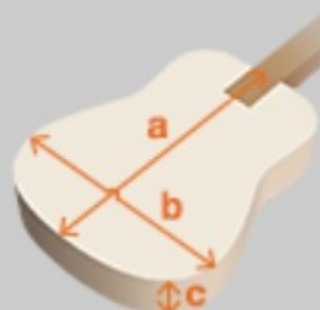

AG95QA

DBS : Dark Brown Sunburst

COLOR VARIATION :

SHARE :

SPEC

SPEC

neck type	Expressionist AG / 3pc Mahogany/Maple / set-in neck
top/back/side	Quilted Ash top / Quilted Ash back / Quilted Ash sides
fretboard	Bound Ebony / Acrylic block inlay
fret	Medium frets
bridge	ART-1 bridge
tailpiece	VT06 tailpiece
neck pickup	Super 58 (H) neck pickup (Passive/Alnico)
bridge pickup	Super 58 (H) bridge pickup (Passive/Alnico)
hardware color	Gold

NECK DIMENSIONS

Scale :	628mm/24.7"
a : Width	43mm at NUT
b : Width	57mm at 22F
c : Thickness	21mm1
d : Thickness	24mm at 9F
Radius :	305mm

BODY DIMENSIONS

a : Length	18 7/8"
b : Width	14 1/2"
c : Max Depth	3 5/8"