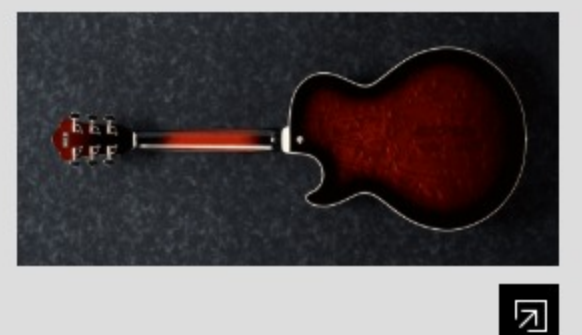

AG95QA

DBS : Dark Brown Sunburst

COLOR VARIATION :

SHARE :

SPEC

SPEC

neck type	Expressionist AG / 3pc Mahogany/Maple / set-in neck
top/back/side	Quilted Ash top / Quilted Ash back / Quilted Ash sides
fretboard	Bound Ebony / Acrylic block inlay
fret	Medium frets
bridge	ART-1 bridge
tailpiece	VT06 tailpiece
neck pickup	Super 58 (H) neck pickup (Passive/Alnico)
bridge pickup	Super 58 (H) bridge pickup (Passive/Alnico)
hardware color	Gold

NECK DIMENSIONS

Scale :	628mm/24.7"
a : Width	43mm at NUT
b : Width	57mm at 22F
c : Thickness	21mm1
d : Thickness	24mm at 9F
Radius :	305mm

BODY DIMENSIONS

a : Length	18 7/8"
b : Width	14 1/2"
c : Max Depth	3 5/8"