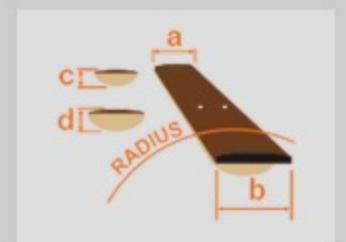

AG95QA

DBS : Dark Brown Sunburst

COLOR VARIATION :

SHARE :

SPEC

SPEC

neck type	Expressionist AG / 3pc Mahogany/Maple / set-in neck
top/back/side	Quilted Ash top / Quilted Ash back / Quilted Ash sides
fretboard	Bound Ebony / Acrylic block inlay
fret	Medium frets
bridge	ART-1 bridge
tailpiece	VT06 tailpiece
neck pickup	Super 58 (H) neck pickup (Passive/Alnico)
bridge pickup	Super 58 (H) bridge pickup (Passive/Alnico)
hardware color	Gold

NECK DIMENSIONS

Scale :	628mm/24.7"
a : Width	43mm at NUT
b : Width	57mm at 22F
c : Thickness	21mm1
d : Thickness	24mm at 9F
Radius :	305mm

BODY DIMENSIONS

a : Length	18 7/8"
b : Width	14 1/2"
c : Max Depth	3 5/8"