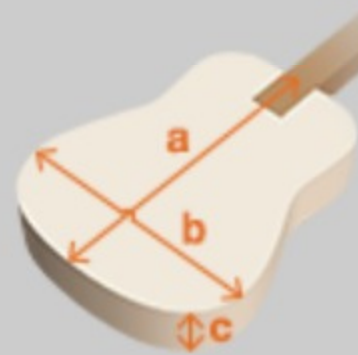

BODY DIMENSIONS

a : Length	18 7/8"
b : Width	14 1/2"
c : Max Depth	3 5/8"