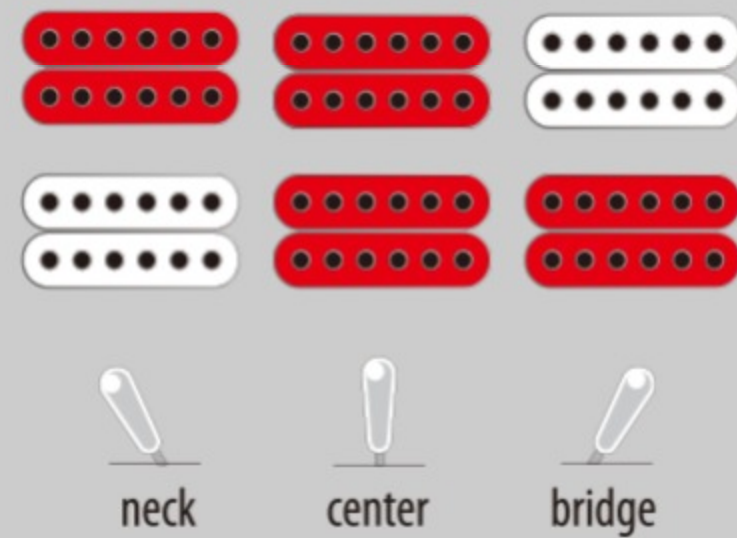

### SPEC

neck type	AG Expressionist / 3pc Nyatoh/Maple / Set-in neck
top/back/side	Quilted Ash top / Quilted Ash back / Quilted Ash sides
fretboard	Bound Ebony fretboard / Acrylic block inlay
fret	Medium frets
number of frets	22
bridge	ART-1 bridge
string space	10.4mm
tailpiece	VT06
neck pickup	Super 58 (H) neck pickup (Passive/Alnico)
bridge pickup	Super 58 (H) bridge pickup (Passive/Alnico)
factory tuning	1E,2B,3G,4D,5A,6E
string gauge	.010/.013/.017/.030/.042/.052
nut	Plastic
hardware color	Gold

### NECK DIMENSIONS

Scale :	628mm/24.7"
a : Width	43mm at NUT
b : Width	56.3mm at 22F
c : Thickness	21mm at 1F
d : Thickness	24mm at 9F
Radius :	305mmR

### BODY DIMENSIONS

a : Length	18 7/8"
b : Width	14 1/2"
c : Max Depth	3 5/8"

### SWITCHING SYSTEM