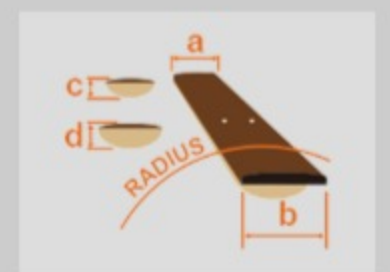

### SPEC

neck type	AG Expressionist / 3pc Nyatoh/Maple / Set-in neck
top/back/side	Quilted Ash top / Quilted Ash back / Quilted Ash sides
fretboard	Bound Ebony fretboard / Acrylic block inlay
fret	Medium frets
number of frets	22
bridge	ART-1 bridge
string space	10.4mm
tailpiece	VT06
neck pickup	Super 58 (H) neck pickup (Passive/Alnico)
bridge pickup	Super 58 (H) bridge pickup (Passive/Alnico)
factory tuning	1E,2B,3G,4D,5A,6E
string gauge	.010/.013/.017/.030/.042/.052
nut	Plastic
hardware color	Gold

### BODY DIMENSIONS

a : Length	18 7/8"
b : Width	14 1/2"
c : Max Depth	3 5/8"