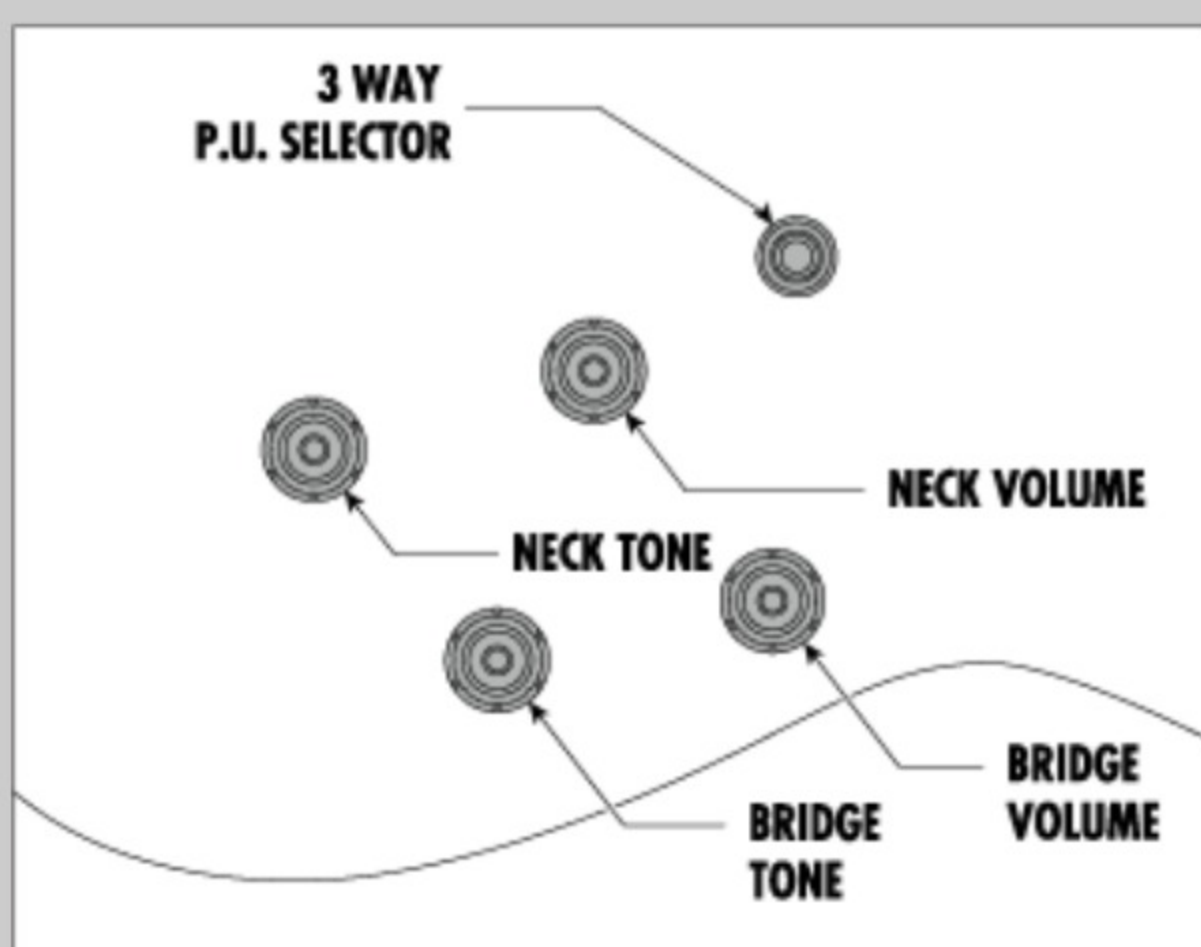

CONTROLS

OTHERS

Recommended Case AG100C