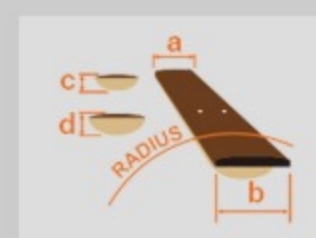

AG95QA

DBS : Dark Brown Sunburst

COLOR VARIATION :

SHARE :

SPEC

SPEC

neck type	AG Expressionist / 3pc Nyatoh/Maple / set-in neck
top/back/side	Quilted Ash top / Quilted Ash back / Quilted Ash sides
fretboard	Bound Ebony fretboard / Acrylic block inlay
fret	Medium frets
number of frets	22
bridge	Gibraltar Performer bridge
string space	10.5mm
tailpiece	VT06 tailpiece
neck pickup	Super 58 (H) neck pickup (Passive/Alnico)
bridge pickup	Super 58 (H) bridge pickup (Passive/Alnico)
factory tuning	1E,2B,3G,4D,5A,6E
string gauge	.010/.013/.017/.030/.042/.052
hardware color	Gold

NECK DIMENSIONS

Scale :	628mm/24.7"
a : Width	43mm at NUT
b : Width	57mm at 22F
c : Thickness	21mm at 1F
d : Thickness	24mm at 9F
Radius :	305mmR

BODY DIMENSIONS

a : Length	18 7/8"
b : Width	14 1/2"
c : Max Depth	3 5/8"