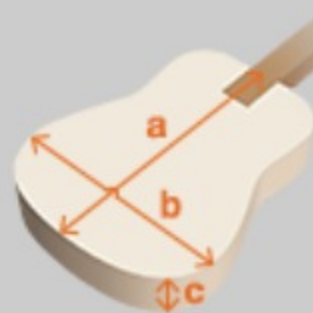

AG95QA

DBS : Dark Brown Sunburst

COLOR VARIATION :

SHARE :

SPEC

SPEC

neck type	AG Expressionist / 3pc Nyatoh/Maple / set-in neck
top/back/side	Quilted Ash top / Quilted Ash back / Quilted Ash sides
fretboard	Bound Ebony fretboard / Acrylic block inlay
fret	Medium frets
number of frets	22
bridge	Gibraltar Performer bridge
string space	10.5mm
tailpiece	VT06 tailpiece
neck pickup	Super 58 (H) neck pickup (Passive/Alnico)
bridge pickup	Super 58 (H) bridge pickup (Passive/Alnico)
factory tuning	1E,2B,3G,4D,5A,6E
string gauge	.010/.013/.017/.030/.042/.052
hardware color	Gold

NECK DIMENSIONS

Scale :	628mm/24.7"
a : Width	43mm at NUT
b : Width	57mm at 22F
c : Thickness	21mm at 1F
d : Thickness	24mm at 9F
Radius :	305mmR

BODY DIMENSIONS

a : Length	18 7/8"
b : Width	14 1/2"
c : Max Depth	3 5/8"