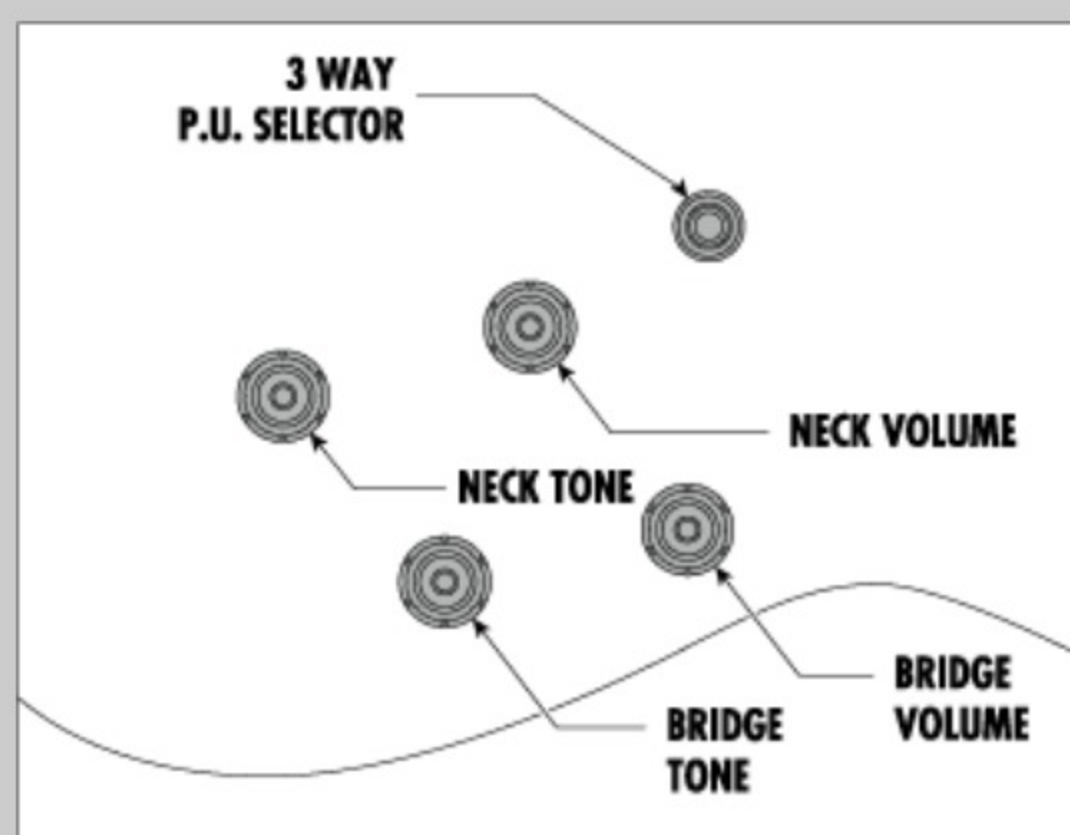

AG95QA

DBS : Dark Brown Sunburst

COLOR VARIATION :

SHARE :

SPEC

SPEC

neck type	AG Expressionist / 3pc Nyatoh/Maple / set-in neck
top/back/side	Quilted Ash top / Quilted Ash back / Quilted Ash sides
fretboard	Bound Ebony fretboard / Acrylic block inlay
fret	Medium frets
number of frets	22
bridge	Gibraltar Performer bridge
string space	10.5mm
tailpiece	VT06 tailpiece
neck pickup	Super 58 (H) neck pickup (Passive/Alnico)
bridge pickup	Super 58 (H) bridge pickup (Passive/Alnico)
factory tuning	1E,2B,3G,4D,5A,6E
string gauge	.010/.013/.017/.030/.042/.052
hardware color	Gold

NECK DIMENSIONS

Scale :	628mm/24.7"
a : Width	43mm at NUT
b : Width	57mm at 22F
c : Thickness	21mm at 1F
d : Thickness	24mm at 9F
Radius :	305mmR

BODY DIMENSIONS

a : Length	18 7/8"
b : Width	14 1/2"
c : Max Depth	3 5/8"

SWITCHING SYSTEM

CONTROLS

OTHERS

Recommended Case AG100C