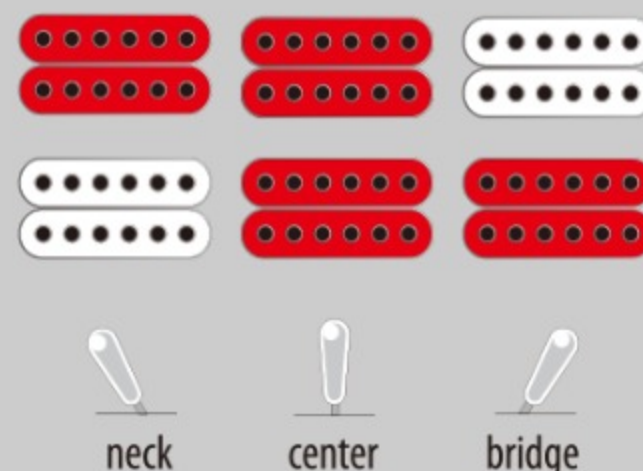

AG95QA

DBS : Dark Brown Sunburst

COLOR VARIATION :

SHARE :

SPEC

SPEC

neck type	AG Expressionist / 3pc Nyatoh/Maple / set-in neck
top/back/side	Quilted Ash top / Quilted Ash back / Quilted Ash sides
fretboard	Bound Ebony fretboard / Acrylic block inlay
fret	Medium frets
number of frets	22
bridge	Gibraltar Performer bridge
string space	10.5mm
tailpiece	VT06 tailpiece
neck pickup	Super 58 (H) neck pickup (Passive/Alnico)
bridge pickup	Super 58 (H) bridge pickup (Passive/Alnico)
factory tuning	1E,2B,3G,4D,5A,6E
string gauge	.010/.013/.017/.030/.042/.052
hardware color	Gold

NECK DIMENSIONS

Scale :	628mm/24.7"
a : Width	43mm at NUT
b : Width	57mm at 22F
c : Thickness	21mm at 1F
d : Thickness	24mm at 9F
Radius :	305mmR

BODY DIMENSIONS

a : Length	18 7/8"
b : Width	14 1/2"
c : Max Depth	3 5/8"

SWITCHING SYSTEM

CONTROLS

OTHERS

Recommended Case AG100C