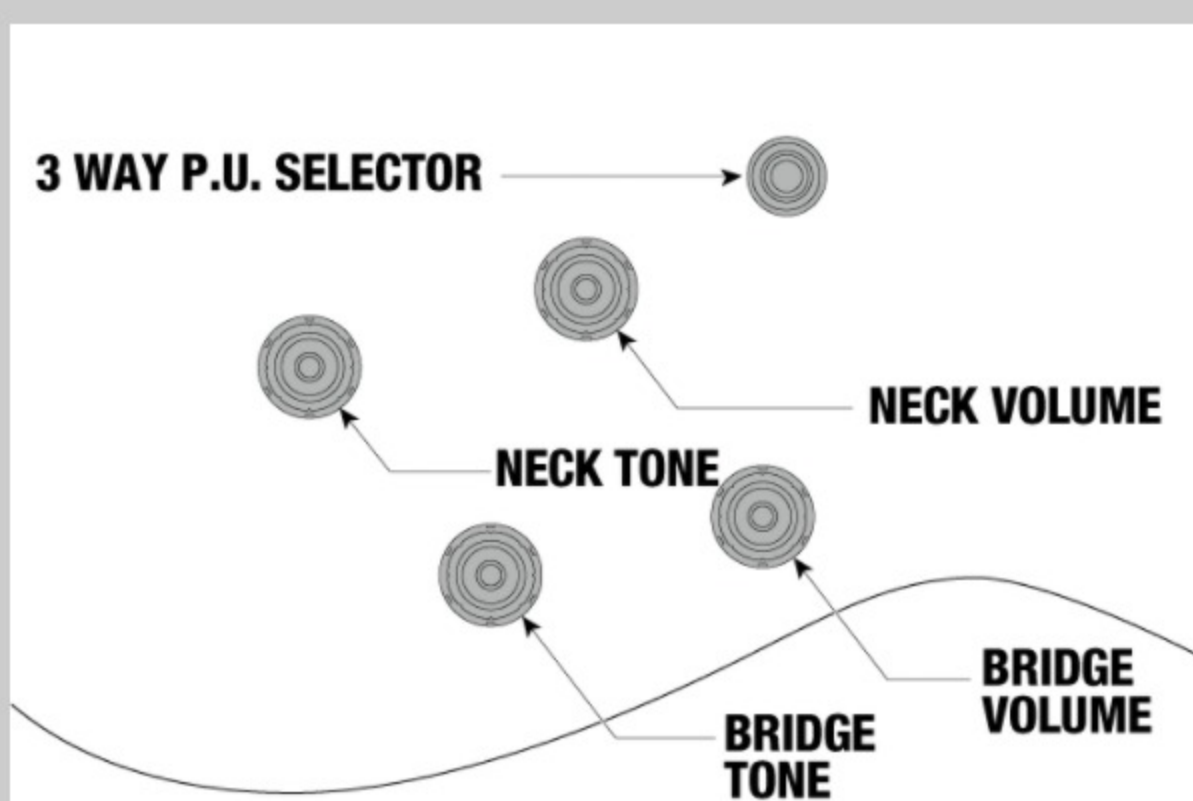

AG95QA

COLOR VARIATION : 
DBS : Dark Brown Sunburst

SHARE :  

SPEC

SPECS

neck type	AG Expressionist / 3pc Nyatoh/Maple / Set-in neck
top/back/side	Quilted Ash top / Quilted Ash back / Quilted Ash sides
fretboard	Bound Macassar Ebony fretboard / Acrylic block inlay
fret	Medium frets
number of frets	22
bridge	Gibraltar Performer bridge
string space	10.5mm
tailpiece	VT06 tailpiece
neck pickup	Super 58 (H) neck pickup (Passive/Alnico)
bridge pickup	Super 58 (H) bridge pickup (Passive/Alnico)
factory tuning	1E,2B,3G,4D,5A,6E
string gauge	.010/.013/.017/.030/.042/.052
nut	Plastic nut
hardware color	Gold

NECK DIMENSIONS

Scale :	628mm
a : Width	43mm at NUT
b : Width	57mm at 22F
c : Thickness	21mm at 1F
d : Thickness	24mm at 9F
Radius :	305mmR

DESCRIPTION +

BODY DIMENSIONS

a : Length	18 7/8"
b : Width	14 1/2"
c : Max Depth	3 5/8"

DESCRIPTION +

SWITCHING SYSTEM

DESCRIPTION +

CONTROLS

DESCRIPTION +

OTHER FEATURES

Recommended Case	MGB100C
Recommended Bag	ICB540-BK