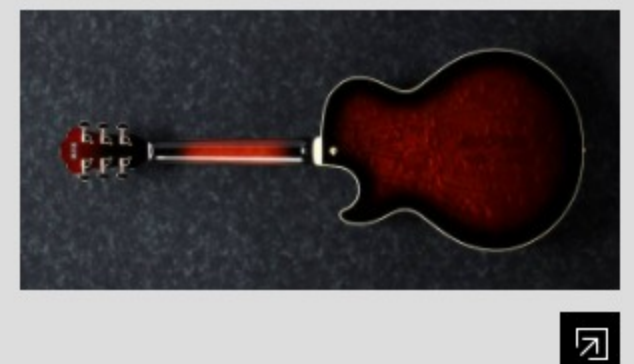

AG95QA

COLOR VARIATION : 
DBS : Dark Brown Sunburst

SHARE :  

SPEC

SPECS

neck type	AG Expressionist / 3pc Nyatoh/Maple / Set-in neck
top/back/side	Quilted Ash top / Quilted Ash back / Quilted Ash sides
fretboard	Bound Macassar Ebony fretboard / Acrylic block inlay
fret	Medium frets
number of frets	22
bridge	Gibraltar Performer bridge
string space	10.5mm
tailpiece	VT06 tailpiece
neck pickup	Super 58 (H) neck pickup (Passive/Alnico)
bridge pickup	Super 58 (H) bridge pickup (Passive/Alnico)
factory tuning	1E,2B,3G,4D,5A,6E
string gauge	.010/.013/.017/.030/.042/.052
nut	Plastic nut
hardware color	Gold

NECK DIMENSIONS

Scale :	628mm
a : Width	43mm at NUT
b : Width	57mm at 22F
c : Thickness	21mm at 1F
d : Thickness	24mm at 9F
Radius :	305mmR

DESCRIPTION +

BODY DIMENSIONS

a : Length	18 7/8"
b : Width	14 1/2"
c : Max Depth	3 5/8"