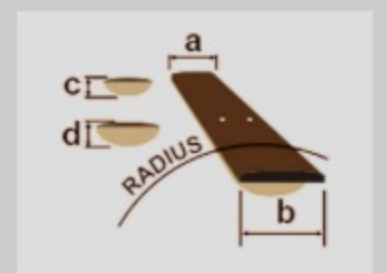

AG95QA

COLOR VARIATION : 
DBS : Dark Brown Sunburst

SHARE :  

SPEC

SPECS

neck type	AG Expressionist / 3pc Nyatoh/Maple / Set-in neck
top/back/side	Quilted Ash top / Quilted Ash back / Quilted Ash sides
fretboard	Bound Macassar Ebony fretboard / Acrylic block inlay
fret	Medium frets
number of frets	22
bridge	Gibraltar Performer bridge
string space	10.5mm
tailpiece	VT06 tailpiece
neck pickup	Super 58 (H) neck pickup (Passive/Alnico)
bridge pickup	Super 58 (H) bridge pickup (Passive/Alnico)
factory tuning	1E,2B,3G,4D,5A,6E
string gauge	.010/.013/.017/.030/.042/.052
nut	Plastic nut
hardware color	Gold

NECK DIMENSIONS

Scale :	628mm
a : Width	43mm at NUT
b : Width	57mm at 22F
c : Thickness	21mm at 1F
d : Thickness	24mm at 9F
Radius :	305mmR

DESCRIPTION +

BODY DIMENSIONS

a : Length	18 7/8"
b : Width	14 1/2"
c : Max Depth	3 5/8"