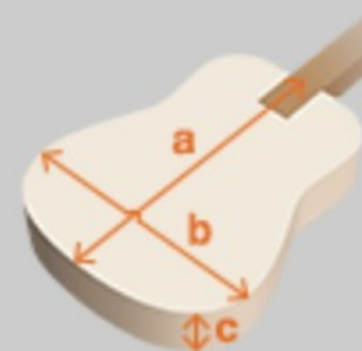

AG95QA

COLOR VARIATION : 
DBS : Dark Brown Sunburst

SHARE :  

SPEC

SPECS

neck type	AG Expressionist / 3pc Nyatoh/Maple / Set-in neck
top/back/side	Quilted Ash top / Quilted Ash back / Quilted Ash sides
fretboard	Bound Macassar Ebony fretboard / Acrylic block inlay
fret	Medium frets
number of frets	22
bridge	Gibraltar Performer bridge
string space	10.5mm
tailpiece	VT06 tailpiece
neck pickup	Super 58 (H) neck pickup (Passive/Alnico)
bridge pickup	Super 58 (H) bridge pickup (Passive/Alnico)
factory tuning	1E,2B,3G,4D,5A,6E
string gauge	.010/.013/.017/.030/.042/.052
nut	Plastic nut
hardware color	Gold

NECK DIMENSIONS

Scale :	628mm
a : Width	43mm at NUT
b : Width	57mm at 22F
c : Thickness	21mm at 1F
d : Thickness	24mm at 9F
Radius :	305mmR

DESCRIPTION +

BODY DIMENSIONS

a : Length	18 7/8"
b : Width	14 1/2"
c : Max Depth	3 5/8"

DESCRIPTION +

SWITCHING SYSTEM

DESCRIPTION +

CONTROLS

DESCRIPTION +

OTHER FEATURES

Recommended Case	MGB100C
Recommended Bag	ICB540-BK