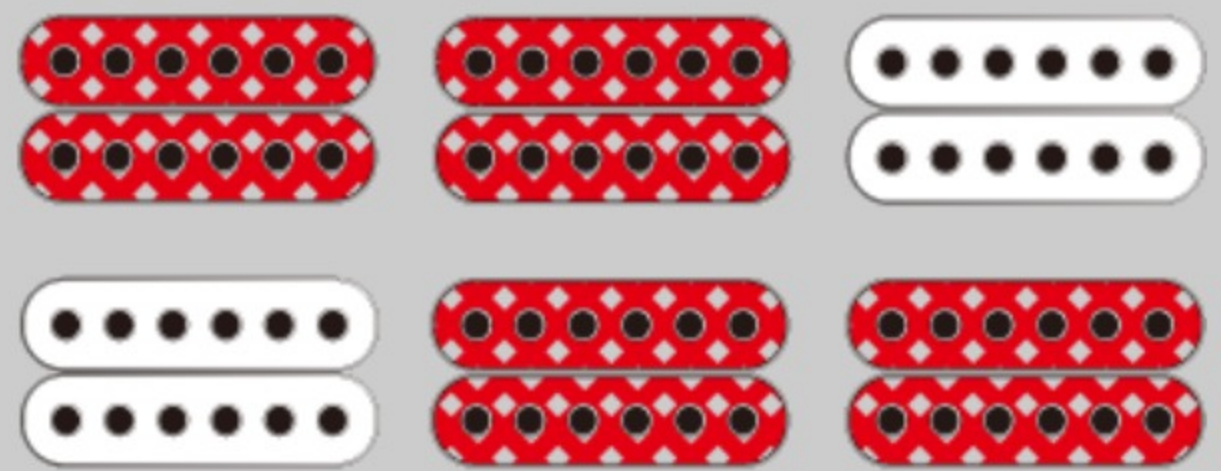

AG95QA

COLOR VARIATION : 
DBS : Dark Brown Sunburst

SHARE :  

SPEC

SPECS

neck type	AG Expressionist / 3pc Nyatoh/Maple / Set-in neck
top/back/side	Quilted Ash top / Quilted Ash back / Quilted Ash sides
fretboard	Bound Macassar Ebony fretboard / Acrylic block inlay
fret	Medium frets
number of frets	22
bridge	Gibraltar Performer bridge
string space	10.5mm
tailpiece	VT06 tailpiece
neck pickup	Super 58 (H) neck pickup (Passive/Alnico)
bridge pickup	Super 58 (H) bridge pickup (Passive/Alnico)
factory tuning	1E,2B,3G,4D,5A,6E
string gauge	.010/.013/.017/.030/.042/.052
nut	Plastic nut
hardware color	Gold

NECK DIMENSIONS

Scale :	628mm
a : Width	43mm at NUT
b : Width	57mm at 22F
c : Thickness	21mm at 1F
d : Thickness	24mm at 9F
Radius :	305mmR

DESCRIPTION +

BODY DIMENSIONS

a : Length	18 7/8"
b : Width	14 1/2"
c : Max Depth	3 5/8"

DESCRIPTION +

SWITCHING SYSTEM

DESCRIPTION +

CONTROLS

DESCRIPTION +

OTHER FEATURES

Recommended Case	MGB100C
Recommended Bag	ICB540-BK