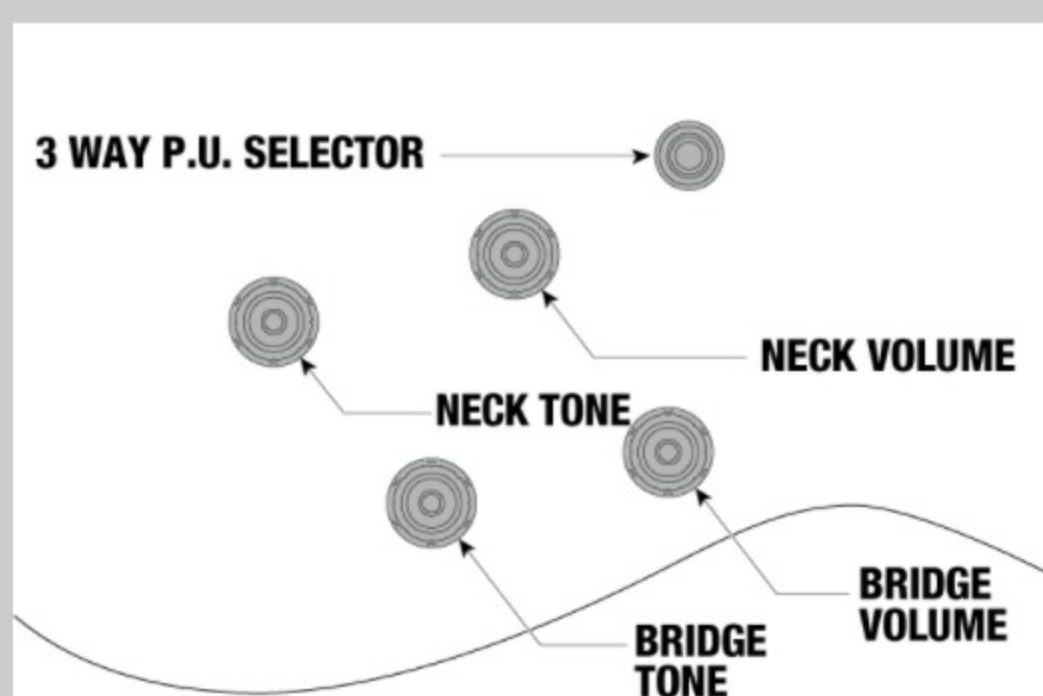

AG95QA

COLOR VARIATION :

DBS : Dark Brown Sunburst

SHARE :

SPEC

SPECS

neck type	AG Expressionist / 3pc Nyatoh/Maple / Set-in neck
top/back/side	Quilted Ash top / Quilted Ash back / Quilted Ash sides
fretboard	Bound Macassar Ebony fretboard / Acrylic block inlay
fret	Medium frets
number of frets	22
bridge	Gibraltar Performer bridge
string space	10.5mm
tailpiece	VT06 tailpiece
neck pickup	Super 58 (H) neck pickup (Passive/Alnico)
bridge pickup	Super 58 (H) bridge pickup (Passive/Alnico)
factory tuning	1E,2B,3G,4D,5A,6E
string gauge	.010/.013/.017/.030/.042/.052
hardware color	Gold

NECK DIMENSIONS

Scale :	628mm
a : Width	43mm at NUT
b : Width	57mm at 22F
c : Thickness	21mm at 1F
d : Thickness	24mm at 9F
Radius :	305mmR

DESCRIPTION +

BODY DIMENSIONS

a : Length	18 7/8"
b : Width	14 1/2"
c : Max Depth	3 5/8"

DESCRIPTION +

SWITCHING SYSTEM

DESCRIPTION +

CONTROLS

DESCRIPTION +

OTHER FEATURES

Recommended	MGB100C
Case	
Recommended Bag	ICB540-BK