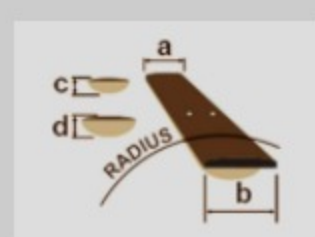

AG95QA

COLOR VARIATION :

DBS : Dark Brown Sunburst

SHARE :

SPEC

SPECS

neck type	AG Expressionist / 3pc Nyatoh/Maple / Set-in neck
top/back/side	Quilted Ash top / Quilted Ash back / Quilted Ash sides
fretboard	Bound Macassar Ebony fretboard / Acrylic block inlay
fret	Medium frets
number of frets	22
bridge	Gibraltar Performer bridge
string space	10.5mm
tailpiece	VT06 tailpiece
neck pickup	Super 58 (H) neck pickup (Passive/Alnico)
bridge pickup	Super 58 (H) bridge pickup (Passive/Alnico)
factory tuning	1E,2B,3G,4D,5A,6E
string gauge	.010/.013/.017/.030/.042/.052
hardware color	Gold

NECK DIMENSIONS

Scale :	628mm
a : Width	43mm at NUT
b : Width	57mm at 22F
c : Thickness	21mm at 1F
d : Thickness	24mm at 9F
Radius :	305mmR

DESCRIPTION +

BODY DIMENSIONS

a : Length	18 7/8"
b : Width	14 1/2"
c : Max Depth	3 5/8"