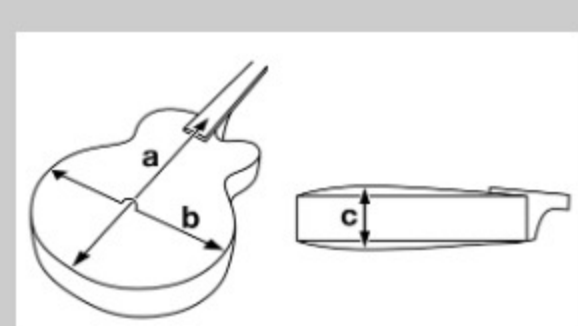

AG95QA

COLOR VARIATION :

DBS : Dark Brown Sunburst

SPEC

SPECS

| | |
|-----------------|---|
| neck type | AG Expressionist / 3pc Nyatoh/Maple / Set-in neck |
| top/back/side | Quilted Ash top / Quilted Ash back / Quilted Ash sides |
| fretboard | Bound Macassar Ebony fretboard / Acrylic block inlay |
| fret | Medium frets |
| number of frets | 22 |
| bridge | Gibraltar Performer bridge |
| string space | 10.5mm |
| tailpiece | VT06 tailpiece |
| neck pickup | Super 58 (H) neck pickup (Passive/Alnico) |
| bridge pickup | Super 58 (H) bridge pickup (Passive/Alnico) |
| factory tuning | 1E,2B,3G,4D,5A,6E |
| string gauge | .010/.013/.017/.030/.042/.052 |
| hardware color | Gold |

NECK DIMENSIONS

| | |
|---------------|-------------|
| Scale : | 628mm/24.7" |
| a : Width | 43mm at NUT |
| b : Width | 57mm at 22F |
| c : Thickness | 21mm at 1F |
| d : Thickness | 24mm at 9F |
| Radius : | 305mmR |

DESCRIPTION +

BODY DIMENSIONS

| | |
|---------------|---------|
| a : Length | 18 7/8" |
| b : Width | 14 1/2" |
| c : Max Depth | 3 5/8" |

DESCRIPTION +

SWITCHING SYSTEM

DESCRIPTION +

CONTROLS

DESCRIPTION +