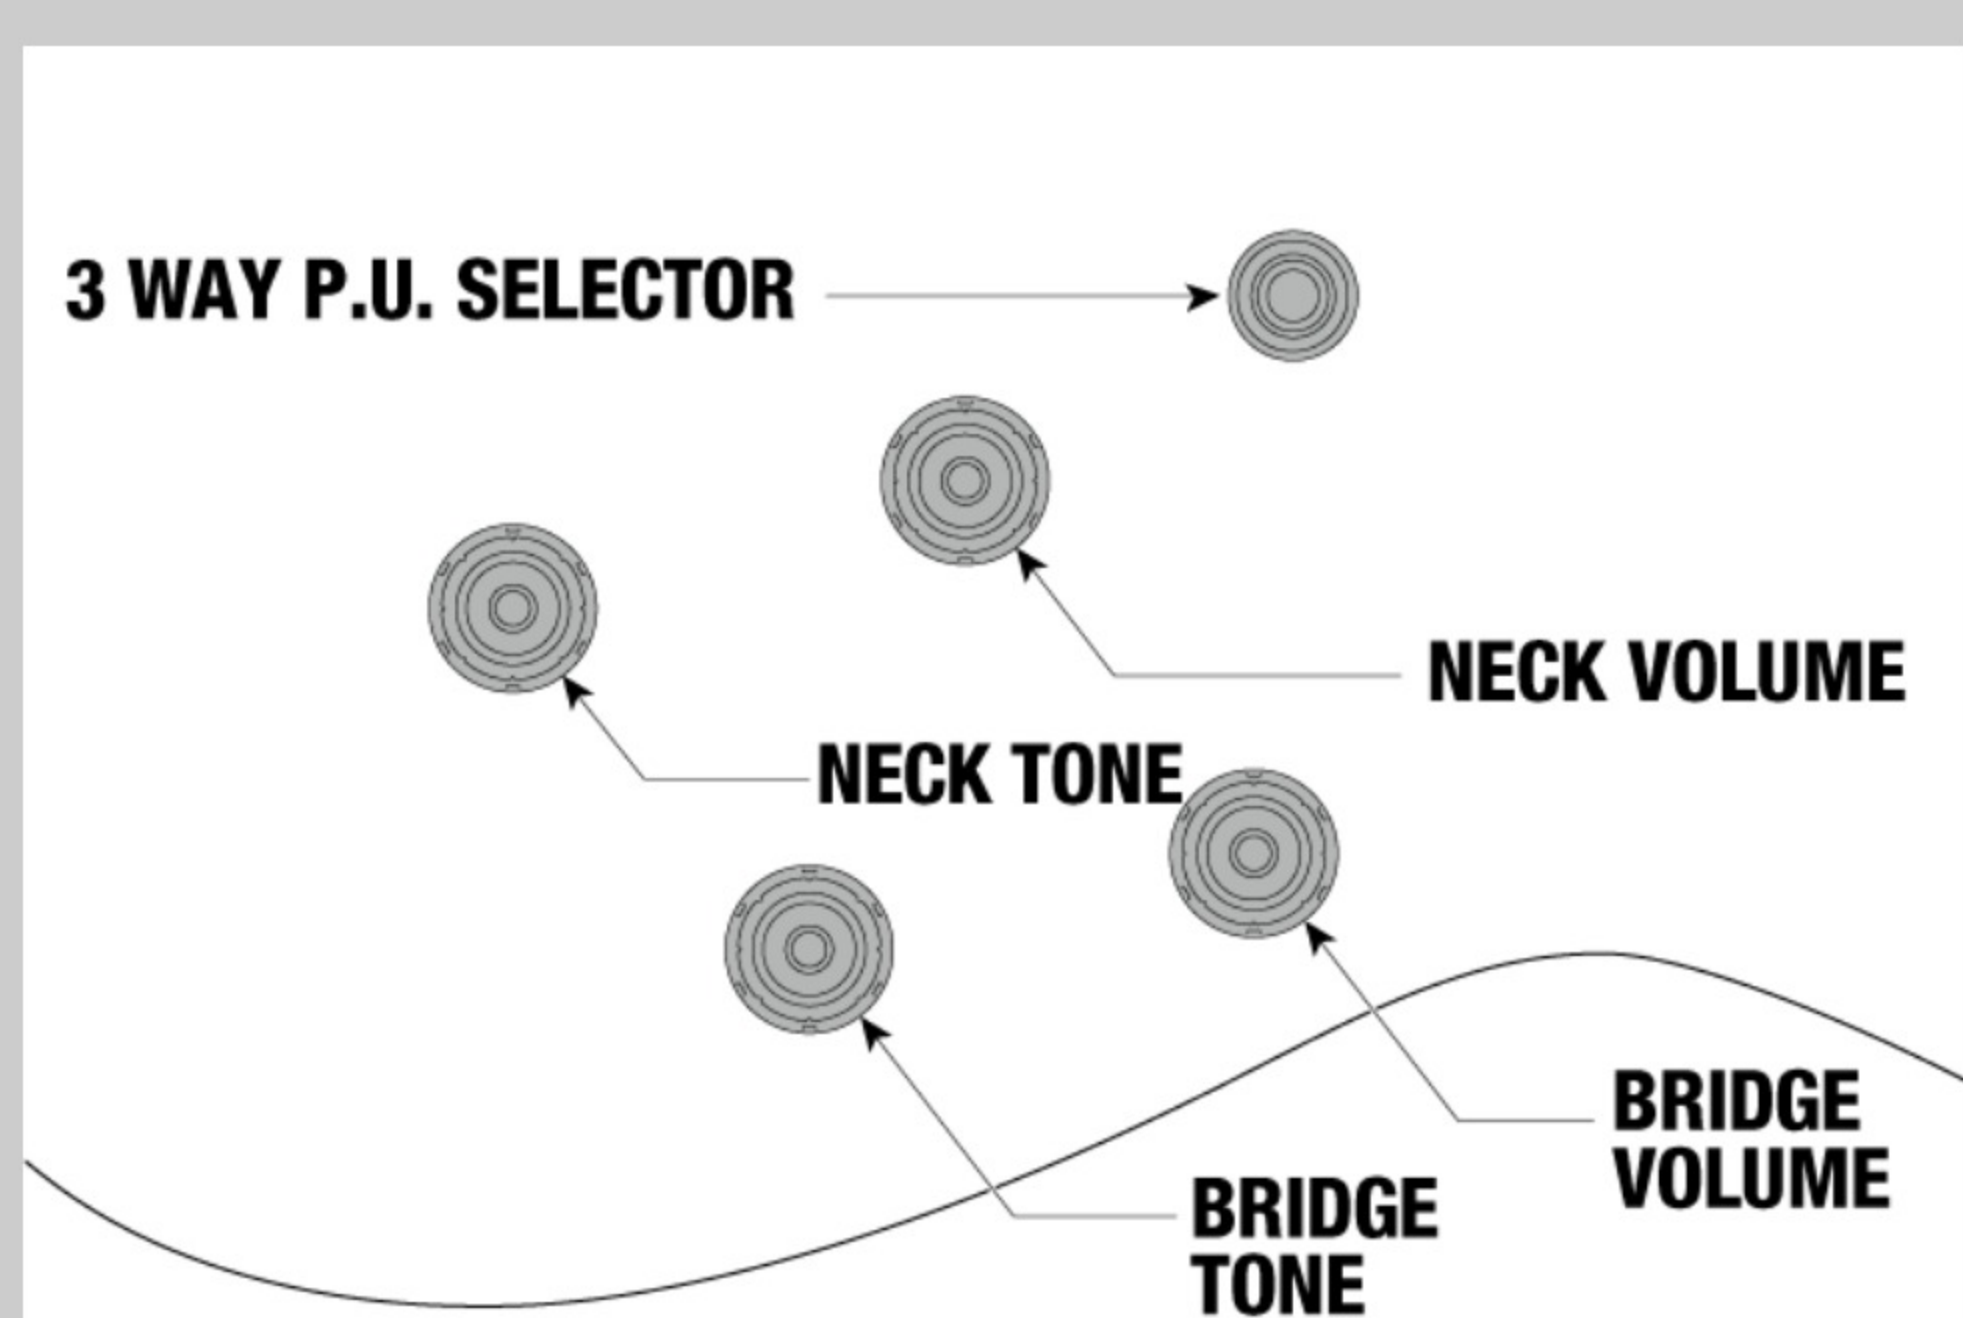

AG95QA

COLOR VARIATION :

DBS : Dark Brown Sunburst

SPEC

SPECS

| | |
|-----------------|---|
| neck type | AG Expressionist / 3pc Nyatoh/Maple / Set-in neck |
| top/back/side | Quilted Ash top / Quilted Ash back / Quilted Ash sides |
| fretboard | Bound Macassar Ebony fretboard / Acrylic block inlay |
| fret | Medium frets |
| number of frets | 22 |
| bridge | Gibraltar Performer bridge |
| string space | 10.5mm |
| tailpiece | VT06 tailpiece |
| neck pickup | Super 58 (H) neck pickup (Passive/Alnico) |
| bridge pickup | Super 58 (H) bridge pickup (Passive/Alnico) |
| factory tuning | 1E,2B,3G,4D,5A,6E |
| string gauge | .010/.013/.017/.030/.042/.052 |
| hardware color | Gold |

DESCRIPTION +

BODY DIMENSIONS

| | |
|---------------|---------|
| a : Length | 18 7/8" |
| b : Width | 14 1/2" |
| c : Max Depth | 3 5/8" |

DESCRIPTION +

SWITCHING SYSTEM

DESCRIPTION +

CONTROLS

DESCRIPTION +