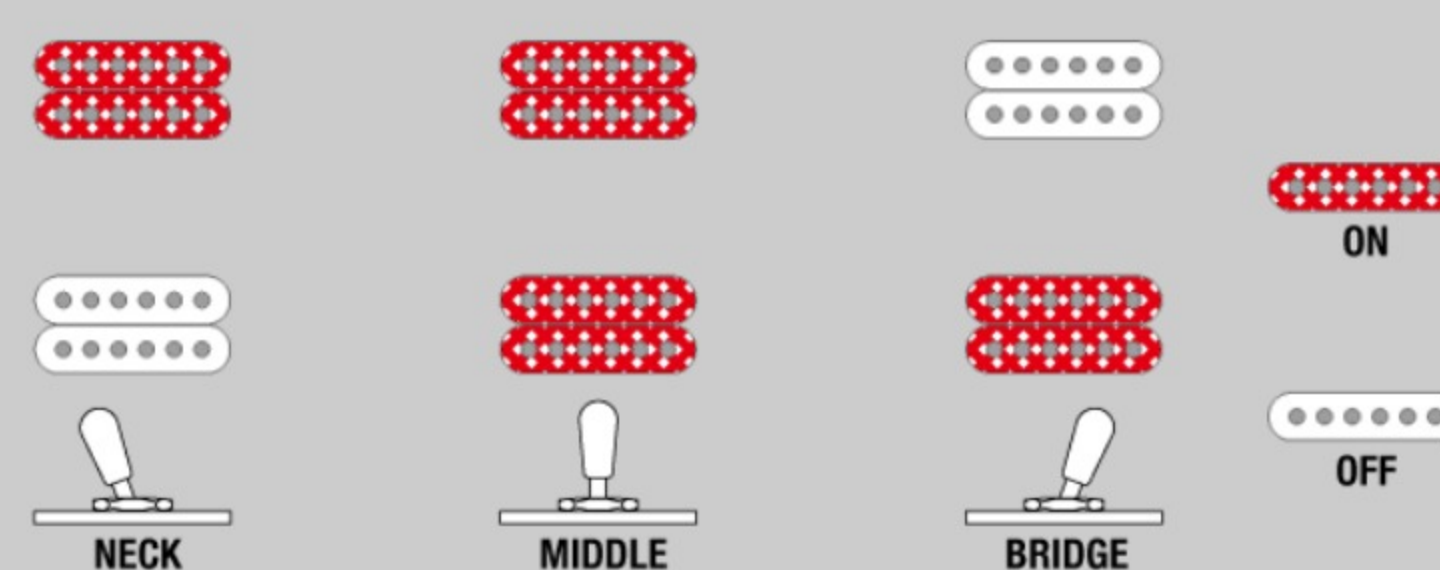

DESCRIPTION +

BODY DIMENSIONS

| | |
|---------------|---------|
| a : Length | 18 7/8" |
| b : Width | 14 1/2" |
| c : Max Depth | 3 5/8" |

DESCRIPTION +

SWITCHING SYSTEM

DESCRIPTION +

CONTROLS

DESCRIPTION +