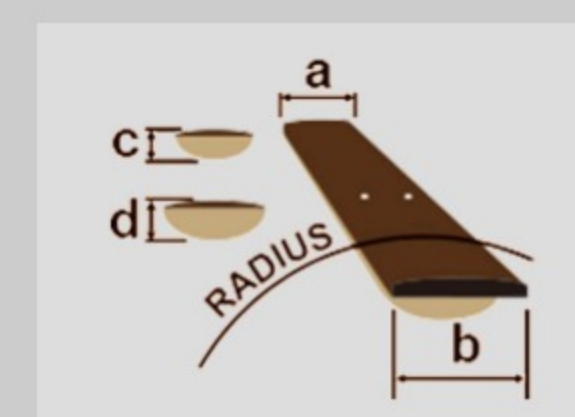

AG95QA

COLOR VARIATION :

DBS : Dark Brown Sunburst

SPEC

SPECS

| | |
|-----------------|---|
| neck type | AG Expressionist / 3pc Nyatoh/Maple / Set-in neck |
| top/back/side | Quilted Ash top / Quilted Ash back / Quilted Ash sides |
| fretboard | Bound Macassar Ebony fretboard / Acrylic block inlay |
| fret | Medium frets |
| number of frets | 22 |
| bridge | Gibraltar Performer bridge |
| string space | 10.5mm |
| tailpiece | VT06 tailpiece |
| neck pickup | Super 58 (H) neck pickup (Passive/Alnico) |
| bridge pickup | Super 58 (H) bridge pickup (Passive/Alnico) |
| factory tuning | 1E,2B,3G,4D,5A,6E |
| string gauge | .010/.013/.017/.030/.042/.052 |
| hardware color | Gold |

NECK DIMENSIONS

| | |
|---------------|-------------|
| Scale : | 628mm/24.7" |
| a : Width | 43mm at NUT |
| b : Width | 57mm at 22F |
| c : Thickness | 21mm at 1F |
| d : Thickness | 24mm at 9F |
| Radius : | 305mmR |

DESCRIPTION +

BODY DIMENSIONS

| | |
|---------------|---------|
| a : Length | 18 7/8" |
| b : Width | 14 1/2" |
| c : Max Depth | 3 5/8" |

DESCRIPTION +

SWITCHING SYSTEM

DESCRIPTION +

CONTROLS

DESCRIPTION +