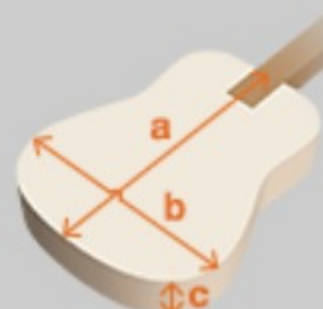

AG95QAL

DBS : Dark Brown Sunburst

COLOR VARIATION :

SHARE :  

SPEC

SPEC

neck type	Expressionist AG / 3pc Mahogany/Maple / set-in neck
top/back/side	Quilted Ash top / Quilted Ash back / Quilted Ash sides
fretboard	Bound Ebony / Acrylic block inlay
fret	Medium frets
bridge	ART-1 bridge
tailpiece	VT06 tailpiece
neck pickup	Super 58 (H) neck pickup (Passive/Alnico)
bridge pickup	Super 58 (H) bridge pickup (Passive/Alnico)
hardware color	Gold

NECK DIMENSIONS

Scale :	628mm/24.7"
a : Width	43mm at NUT
b : Width	57mm at 22F
c : Thickness	21mm1
d : Thickness	24mm at 9F
Radius :	305mm

BODY DIMENSIONS

a : Length	18 7/8"
b : Width	14 1/2"
c : Max Depth	3 5/8"