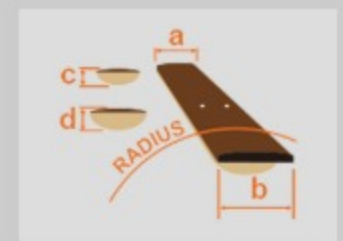

AG95QAL

DBS : Dark Brown Sunburst

COLOR VARIATION :

SHARE :  

SPEC

SPEC

neck type	Expressionist AG / 3pc Mahogany/Maple / set-in neck
top/back/side	Quilted Ash top / Quilted Ash back / Quilted Ash sides
fretboard	Bound Ebony / Acrylic block inlay
fret	Medium frets
bridge	ART-1 bridge
tailpiece	VT06 tailpiece
neck pickup	Super 58 (H) neck pickup (Passive/Alnico)
bridge pickup	Super 58 (H) bridge pickup (Passive/Alnico)
hardware color	Gold

NECK DIMENSIONS

Scale :	628mm/24.7"
a : Width	43mm at NUT
b : Width	57mm at 22F
c : Thickness	21mm1
d : Thickness	24mm at 9F
Radius :	305mm

BODY DIMENSIONS

a : Length	18 7/8"
b : Width	14 1/2"
c : Max Depth	3 5/8"