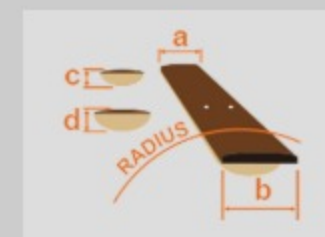

NECK DIMENSIONS

Scale :	628mm/24.7"
a : Width	43mm at NUT
b : Width	57mm at 22F
c : Thickness	21mm1
d : Thickness	24mm at 9F
Radius :	305mm