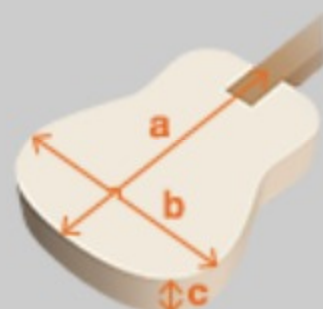

## SPEC

### SPEC

|                |   |
|----------------|---|
| neck type      | Artcore AGS / Mahogany / set-in neck                      |
| top/back/side  | Flamed Maple top / Flamed Maple back / Flamed Maple sides |
| fretboard      | Bound Laurel / Acrylic block inlay                        |
| fret           | Medium frets  |
| bridge         | ART-1 bridge  |
| tailpiece      | Quik Change III tailpiece                                 |
| neck pickup    | Classic Elite (H) neck pickup (Passive/Ceramic)           |
| bridge pickup  | Classic Elite (H) bridge pickup (Passive/Ceramic)         |
| hardware color | Chrome  |

### BODY DIMENSIONS

|               |         |
|---------------|---------|
| a : Length    | 18 7/8" |
| b : Width     | 14 1/2" |
| c : Max Depth | 2 7/8"  |