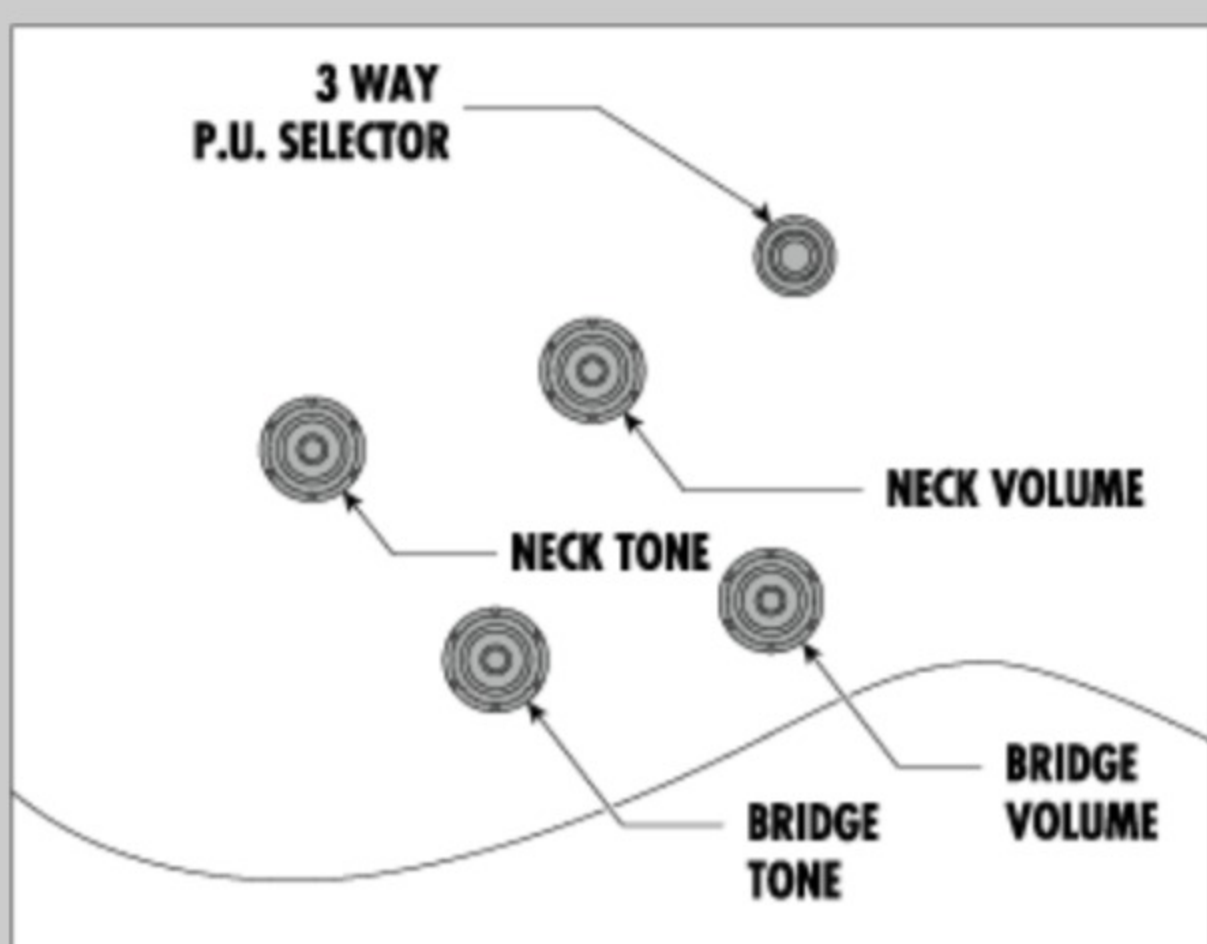

AGS73FM 02

VLS : Violin Sunburst

COLOR VARIATION :

SHARE :  

SPEC

SPEC

neck type	AGS Artcore / Nyatoh / Set-in neck
top/back/side	Flamed Maple top / Flamed Maple back / Flamed Maple sides
fretboard	Bound Laurel fretboard / Acrylic block inlay
fret	Medium frets
number of frets	22
bridge	ART-1 bridge
string space	10.4mm
tailpiece	Quik Change III
neck pickup	Classic Elite (H) neck pickup (Passive/Ceramic)
bridge pickup	Classic Elite (H) bridge pickup (Passive/Ceramic)
factory tuning	1E,2B,3G,4D,5A,6E
string gauge	.010/.013/.017/.030/.042/.052
nut	Plastic
hardware color	Chrome

SWITCHING SYSTEM

CONTROLS

OTHERS

Recommended Case AM100C