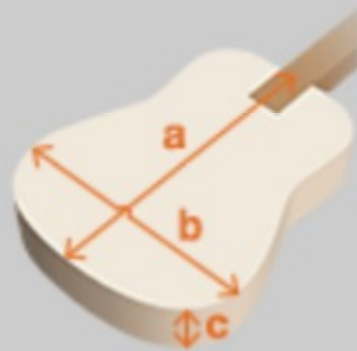

AGS73FM 02

VLS : Violin Sunburst

COLOR VARIATION :

SHARE :  

SPEC

SPEC

neck type	AGS Artcore / Nyatoh / Set-in neck
top/back/side	Flamed Maple top / Flamed Maple back / Flamed Maple sides
fretboard	Bound Laurel fretboard / Acrylic block inlay
fret	Medium frets
number of frets	22
bridge	ART-1 bridge
string space	10.4mm
tailpiece	Quik Change III
neck pickup	Classic Elite (H) neck pickup (Passive/Ceramic)
bridge pickup	Classic Elite (H) bridge pickup (Passive/Ceramic)
factory tuning	1E,2B,3G,4D,5A,6E
string gauge	.010/.013/.017/.030/.042/.052
nut	Plastic
hardware color	Chrome

NECK DIMENSIONS

Scale :	628mm/24.7"
a : Width	43mm at NUT
b : Width	57mm at 22F
c : Thickness	21mm at 1F
d : Thickness	24mm at 9F
Radius :	305mmR

BODY DIMENSIONS

a : Length	18 7/8"
b : Width	14 1/2"
c : Max Depth	2 7/8"