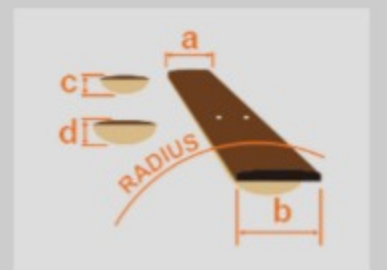

AGS73FM 02

VLS : Violin Sunburst

COLOR VARIATION :

SHARE :  

SPEC

SPEC

neck type	AGS Artcore / Nyatoh / Set-in neck
top/back/side	Flamed Maple top / Flamed Maple back / Flamed Maple sides
fretboard	Bound Laurel fretboard / Acrylic block inlay
fret	Medium frets
number of frets	22
bridge	ART-1 bridge
string space	10.4mm
tailpiece	Quik Change III
neck pickup	Classic Elite (H) neck pickup (Passive/Ceramic)
bridge pickup	Classic Elite (H) bridge pickup (Passive/Ceramic)
factory tuning	1E,2B,3G,4D,5A,6E
string gauge	.010/.013/.017/.030/.042/.052
nut	Plastic
hardware color	Chrome

NECK DIMENSIONS

Scale :	628mm/24.7"
a : Width	43mm at NUT
b : Width	57mm at 22F
c : Thickness	21mm at 1F
d : Thickness	24mm at 9F
Radius :	305mmR

BODY DIMENSIONS

a : Length	18 7/8"
b : Width	14 1/2"
c : Max Depth	2 7/8"