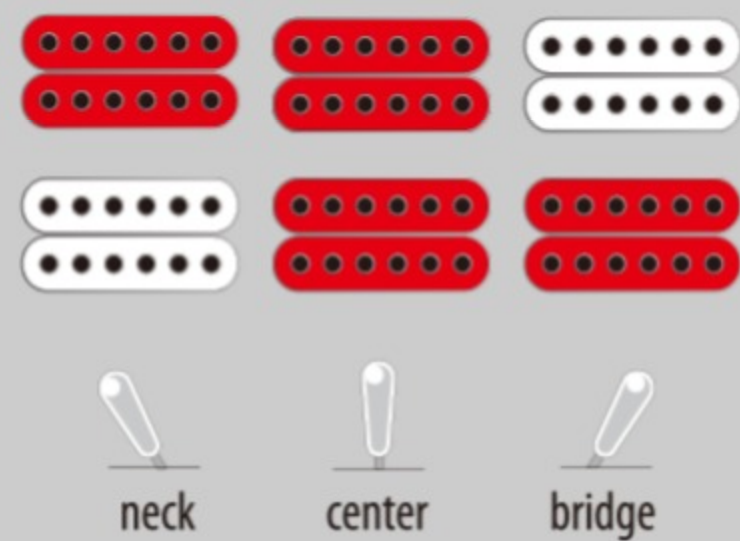

AGS73FM 02

VLS : Violin Sunburst

COLOR VARIATION :

SHARE :  

SPEC

SPEC

neck type	AGS Artcore / Nyatoh / Set-in neck
top/back/side	Flamed Maple top / Flamed Maple back / Flamed Maple sides
fretboard	Bound Laurel fretboard / Acrylic block inlay
fret	Medium frets
number of frets	22
bridge	ART-1 bridge
string space	10.4mm
tailpiece	Quik Change III
neck pickup	Classic Elite (H) neck pickup (Passive/Ceramic)
bridge pickup	Classic Elite (H) bridge pickup (Passive/Ceramic)
factory tuning	1E,2B,3G,4D,5A,6E
string gauge	.010/.013/.017/.030/.042/.052
nut	Plastic
hardware color	Chrome

NECK DIMENSIONS

Scale :	628mm/24.7"
a : Width	43mm at NUT
b : Width	57mm at 22F
c : Thickness	21mm at 1F
d : Thickness	24mm at 9F
Radius :	305mmR

BODY DIMENSIONS

a : Length	18 7/8"
b : Width	14 1/2"
c : Max Depth	2 7/8"

SWITCHING SYSTEM

CONTROLS

OTHERS

Recommended Case AM100C