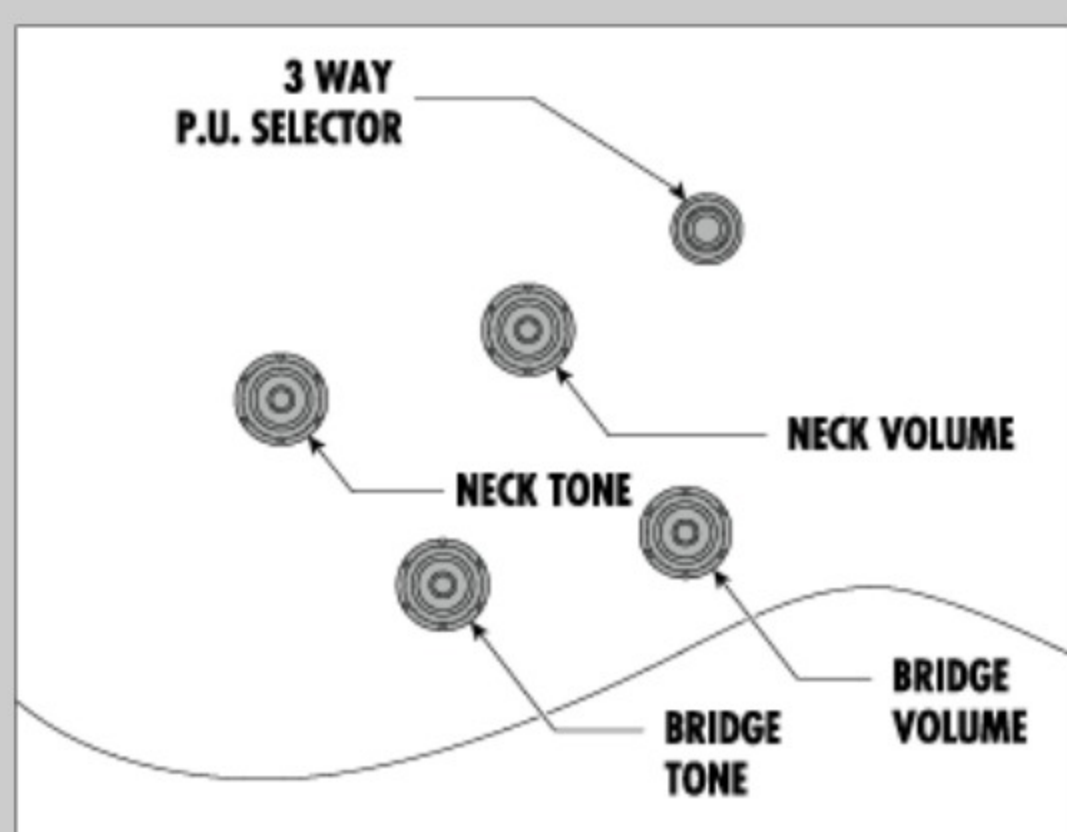

AGS73FM

VLS : Violin Sunburst

COLOR VARIATION :

SHARE :  

SPEC

SPEC

neck type	AGS Artcore / Nyatoh / set-in neck
top/back/side	Flamed Maple top / Flamed Maple back / Flamed Maple sides
fretboard	Bound Walnut fretboard / Acrylic block inlay
fret	Medium frets
number of frets	22
bridge	Gibraltar Performer bridge
string space	10.5mm
tailpiece	Quik Change III tailpiece
neck pickup	Classic Elite (H) neck pickup (Passive/Ceramic)
bridge pickup	Classic Elite (H) bridge pickup (Passive/Ceramic)
factory tuning	1E,2B,3G,4D,5A,6E
string gauge	.010/.013/.017/.030/.042/.052
hardware color	Chrome

NECK DIMENSIONS

Scale :	628mm/24.7"
a : Width	43mm at NUT
b : Width	57mm at 22F
c : Thickness	21mm at 1F
d : Thickness	24mm at 9F
Radius :	305mmR

BODY DIMENSIONS

a : Length	18 7/8"
b : Width	14 1/2"
c : Max Depth	2 7/8"

SWITCHING SYSTEM

CONTROLS

OTHERS

Recommended Case AM100C