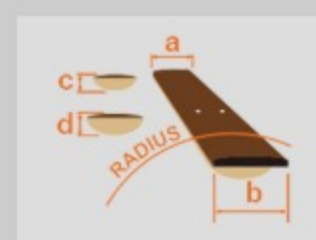

AGS73FM

VLS : Violin Sunburst

COLOR VARIATION :

SHARE :  

SPEC

SPEC

neck type	AGS Artcore / Nyatoh / set-in neck
top/back/side	Flamed Maple top / Flamed Maple back / Flamed Maple sides
fretboard	Bound Walnut fretboard / Acrylic block inlay
fret	Medium frets
number of frets	22
bridge	Gibraltar Performer bridge
string space	10.5mm
tailpiece	Quik Change III tailpiece
neck pickup	Classic Elite (H) neck pickup (Passive/Ceramic)
bridge pickup	Classic Elite (H) bridge pickup (Passive/Ceramic)
factory tuning	1E,2B,3G,4D,5A,6E
string gauge	.010/.013/.017/.030/.042/.052
hardware color	Chrome

NECK DIMENSIONS

Scale :	628mm/24.7"
a : Width	43mm at NUT
b : Width	57mm at 22F
c : Thickness	21mm at 1F
d : Thickness	24mm at 9F
Radius :	305mmR

BODY DIMENSIONS

a : Length	18 7/8"
b : Width	14 1/2"
c : Max Depth	2 7/8"