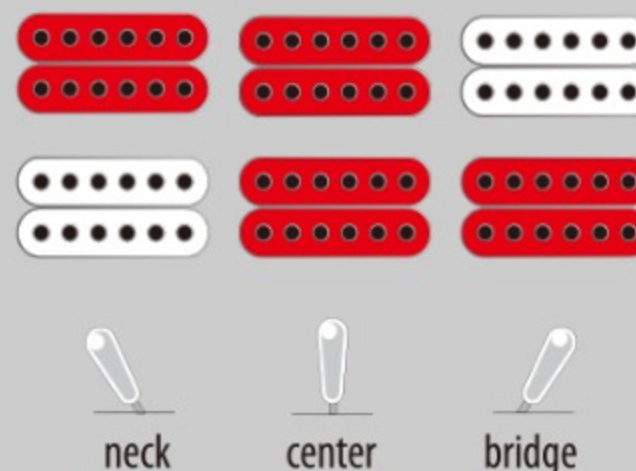

AGS73FM

VLS : Violin Sunburst

COLOR VARIATION :

SHARE :  

SPEC

SPEC

neck type	AGS Artcore / Nyatoh / set-in neck
top/back/side	Flamed Maple top / Flamed Maple back / Flamed Maple sides
fretboard	Bound Walnut fretboard / Acrylic block inlay
fret	Medium frets
number of frets	22
bridge	Gibraltar Performer bridge
string space	10.5mm
tailpiece	Quik Change III tailpiece
neck pickup	Classic Elite (H) neck pickup (Passive/Ceramic)
bridge pickup	Classic Elite (H) bridge pickup (Passive/Ceramic)
factory tuning	1E,2B,3G,4D,5A,6E
string gauge	.010/.013/.017/.030/.042/.052
hardware color	Chrome

NECK DIMENSIONS

Scale :	628mm/24.7"
a : Width	43mm at NUT
b : Width	57mm at 22F
c : Thickness	21mm at 1F
d : Thickness	24mm at 9F
Radius :	305mmR

BODY DIMENSIONS

a : Length	18 7/8"
b : Width	14 1/2"
c : Max Depth	2 7/8"

SWITCHING SYSTEM

CONTROLS

OTHERS

Recommended Case AM100C