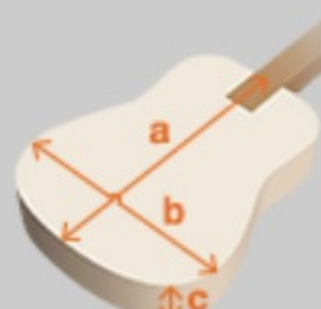

AKJV95

AF

DAL : Dark Amber Low Gloss

COLOR VARIATION :

SHARE :  

SPEC

SPEC

neck type	Expressionist AKJV / 3pc Mahogany/Maple neck
top/back/side	Spruce top / Flamed Maple back / Flamed Maple sides
fretboard	Bound Ebony / Aged Acrylic block inlay
fret	Medium frets
bridge	ART-1 bridge
tailpiece	VT06 tailpiece
neck pickup	Super 58 (H) neck pickup (Passive/Alnico)
bridge pickup	Super 58 (H) bridge pickup (Passive/Alnico)
hardware color	Antique gold

NECK DIMENSIONS

Scale :	628mm/24.7"
a : Width	43mm at NUT
b : Width	56.3mm at 20F
c : Thickness	21mm1
d : Thickness	24mm at 9F
Radius :	305mm

BODY DIMENSIONS

a : Length	19 1/2"
b : Width	15 3/4"
c : Max Depth	3 5/8"