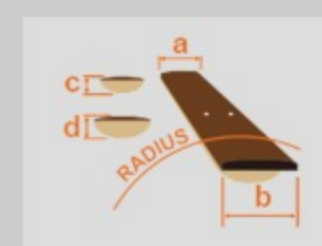

AKJV95

AF

DAL : Dark Amber Low Gloss

COLOR VARIATION :

SHARE :  

SPEC

SPEC

neck type	Expressionist AKJV / 3pc Mahogany/Maple neck
top/back/side	Spruce top / Flamed Maple back / Flamed Maple sides
fretboard	Bound Ebony / Aged Acrylic block inlay
fret	Medium frets
bridge	ART-1 bridge
tailpiece	VT06 tailpiece
neck pickup	Super 58 (H) neck pickup (Passive/Alnico)
bridge pickup	Super 58 (H) bridge pickup (Passive/Alnico)
hardware color	Antique gold

NECK DIMENSIONS

Scale :	628mm/24.7"
a : Width	43mm at NUT
b : Width	56.3mm at 20F
c : Thickness	21mm1
d : Thickness	24mm at 9F
Radius :	305mm

BODY DIMENSIONS

a : Length	19 1/2"
b : Width	15 3/4"
c : Max Depth	3 5/8"