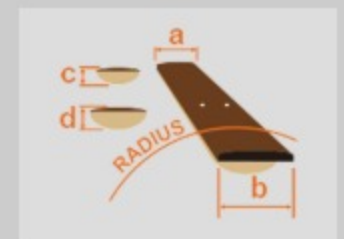

AKJV95

DAL : Dark Amber Low Gloss

COLOR VARIATION :

SHARE :  

SPEC

SPEC

neck type	Expressionist AKJV / 3pc Mahogany/Maple neck
top/back/side	Spruce top / Flamed Maple back / Flamed Maple sides
fretboard	Bound Ebony / Aged Acrylic block inlay
fret	Medium frets
bridge	ART-1 bridge
tailpiece	VT06 tailpiece
neck pickup	Super 58 (H) neck pickup (Passive/Alnico)
bridge pickup	Super 58 (H) bridge pickup (Passive/Alnico)
hardware color	Antique gold

NECK DIMENSIONS

Scale :	628mm/24.7"
a : Width	43mm at NUT
b : Width	56.3mm at 20F
c : Thickness	21mm1
d : Thickness	24mm at 9F
Radius :	305mm

BODY DIMENSIONS

a : Length	19 1/2"
b : Width	15 3/4"
c : Max Depth	3 5/8"