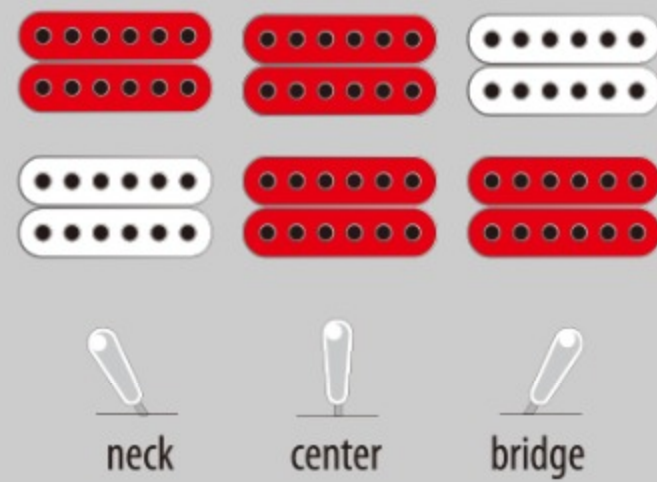

AKJV95

DAL : Dark Amber Low Gloss

COLOR VARIATION :

SHARE :

SPEC

SPEC

neck type	AKJ Expressionist / 3pc Nyatoh/Maple / Set-in neck
top/back/side	Spruce top / Flamed Maple back / Flamed Maple sides
fretboard	Bound Ebony fretboard / Aged Acrylic block inlay
fret	Medium frets
number of frets	20
bridge	ART-1 bridge
string space	10.4mm
tailpiece	VT06
neck pickup	Super 58 (H) neck pickup (Passive/Alnico)
bridge pickup	Super 58 (H) bridge pickup (Passive/Alnico)
factory tuning	1E,2B,3G,4D,5A,6E
string gauge	.011/.015/.022w/.030/.040/.050
nut	Plastic
hardware color	Antique Gold

NECK DIMENSIONS

Scale :	628mm/24.7"
a : Width	43mm at NUT
b : Width	56.3mm at 20F
c : Thickness	21mm at 1F
d : Thickness	24mm at 9F
Radius :	305mmR

BODY DIMENSIONS

a : Length	19 1/2"
b : Width	15 3/4"
c : Max Depth	3 5/8"

SWITCHING SYSTEM

CONTROLS

OTHERS

Recommended Case	AF100C
------------------	--------