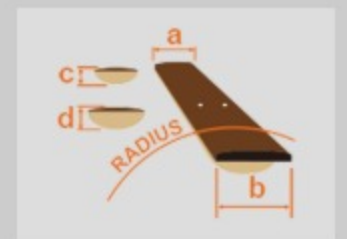

AKJV95

DAL : Dark Amber Low Gloss

COLOR VARIATION :

SHARE :

SPEC

SPEC

neck type	AKJ Expressionist / 3pc Nyatoh/Maple / Set-in neck
top/back/side	Spruce top / Flamed Maple back / Flamed Maple sides
fretboard	Bound Ebony fretboard / Aged Acrylic block inlay
fret	Medium frets
number of frets	20
bridge	ART-1 bridge
string space	10.4mm
tailpiece	VT06
neck pickup	Super 58 (H) neck pickup (Passive/Alnico)
bridge pickup	Super 58 (H) bridge pickup (Passive/Alnico)
factory tuning	1E,2B,3G,4D,5A,6E
string gauge	.011/.015/.022w/.030/.040/.050
nut	Plastic
hardware color	Antique Gold

NECK DIMENSIONS

Scale :	628mm/24.7"
a : Width	43mm at NUT
b : Width	56.3mm at 20F
c : Thickness	21mm at 1F
d : Thickness	24mm at 9F
Radius :	305mmR

BODY DIMENSIONS

a : Length	19 1/2"
b : Width	15 3/4"
c : Max Depth	3 5/8"