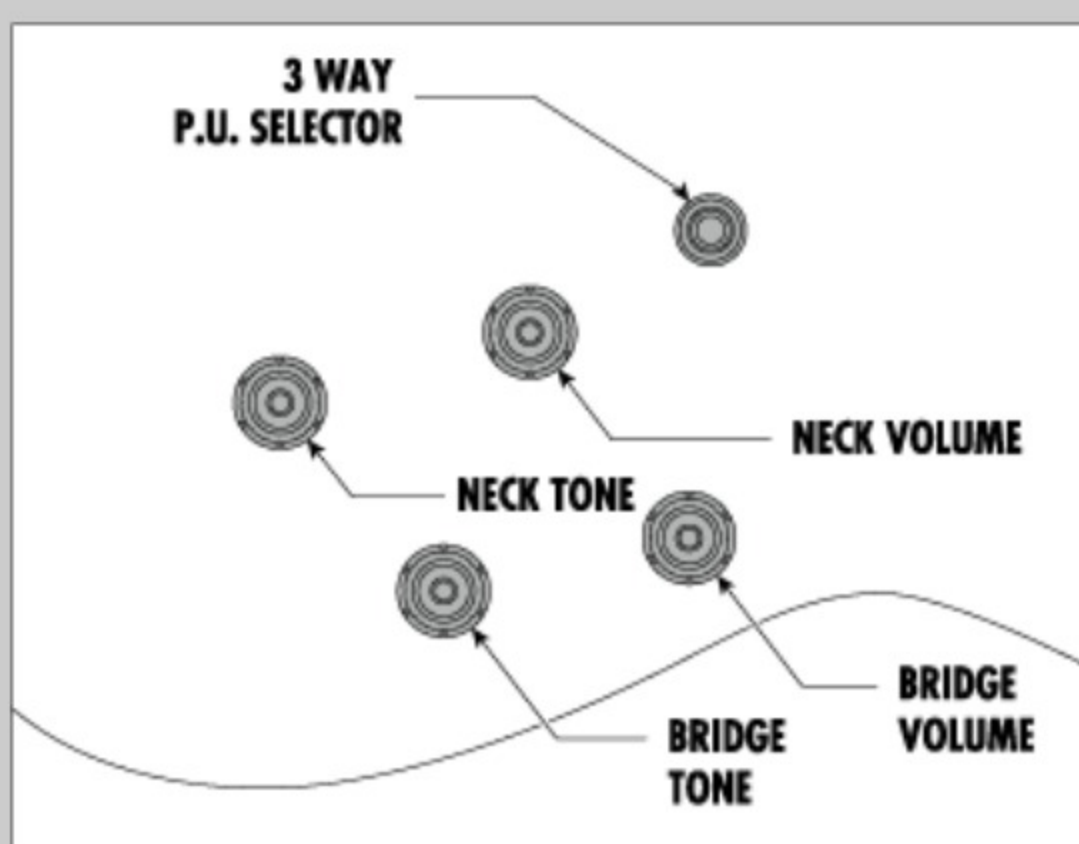

AKJV95

DAL : Dark Amber Low Gloss

COLOR VARIATION :

SHARE :

SPEC

SPEC

neck type	AKJ Expressionist / 3pc Nyatoh/Maple / Set-in neck
top/back/side	Spruce top / Flamed Maple back / Flamed Maple sides
fretboard	Bound Ebony fretboard / Aged Acrylic block inlay
fret	Medium frets
number of frets	20
bridge	ART-1 bridge
string space	10.4mm
tailpiece	VT06
neck pickup	Super 58 (H) neck pickup (Passive/Alnico)
bridge pickup	Super 58 (H) bridge pickup (Passive/Alnico)
factory tuning	1E,2B,3G,4D,5A,6E
string gauge	.011/.015/.022w/.030/.040/.050
nut	Plastic
hardware color	Antique Gold

NECK DIMENSIONS

Scale :	628mm/24.7"
a : Width	43mm at NUT
b : Width	56.3mm at 20F
c : Thickness	21mm at 1F
d : Thickness	24mm at 9F
Radius :	305mmR

BODY DIMENSIONS

a : Length	19 1/2"
b : Width	15 3/4"
c : Max Depth	3 5/8"

SWITCHING SYSTEM

CONTROLS

OTHERS

Recommended Case	AF100C
------------------	--------