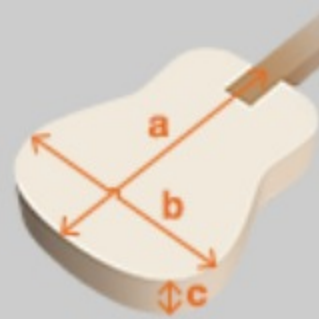

AKJV95

DAL : Dark Amber Low Gloss

COLOR VARIATION :

SHARE :

SPEC

SPEC

neck type	AKJ Expressionist / 3pc Nyatoh/Maple / Set-in neck
top/back/side	Spruce top / Flamed Maple back / Flamed Maple sides
fretboard	Bound Ebony fretboard / Aged Acrylic block inlay
fret	Medium frets
number of frets	20
bridge	ART-1 bridge
string space	10.4mm
tailpiece	VT06
neck pickup	Super 58 (H) neck pickup (Passive/Alnico)
bridge pickup	Super 58 (H) bridge pickup (Passive/Alnico)
factory tuning	1E,2B,3G,4D,5A,6E
string gauge	.011/.015/.022w/.030/.040/.050
nut	Plastic
hardware color	Antique Gold

NECK DIMENSIONS

Scale :	628mm/24.7"
a : Width	43mm at NUT
b : Width	56.3mm at 20F
c : Thickness	21mm at 1F
d : Thickness	24mm at 9F
Radius :	305mmR

BODY DIMENSIONS

a : Length	19 1/2"
b : Width	15 3/4"
c : Max Depth	3 5/8"