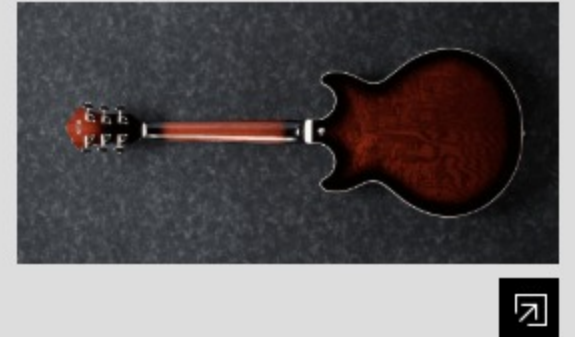

AM153QA

DBS : Dark Brown Sunburst

COLOR VARIATION :

SHARE : [f](#) [t](#)

SPEC

SPEC

neck type	Artstar AM / 3pc Mahogany/Maple / set-in neck
top/back/side	Quilted Ash top / Quilted Ash back / Quilted Ash sides
fretboard	Bound Ebony / Acrylic & Abalone block inlay
fret	Medium frets / Artstar fret edge treatment
bridge	ART-1 bridge
tailpiece	Quik Change III tailpiece
neck pickup	Super 58 (H) neck pickup (Passive/Alnico)
bridge pickup	Super 58 (H) bridge pickup (Passive/Alnico)
nut	Bone nut
hardware color	Gold

NECK DIMENSIONS

Scale :	628mm/24.7"
a : Width	43mm at NUT
b : Width	57mm at 22F
c : Thickness	21mm1
d : Thickness	24mm at 9F
Radius :	305mm

BODY DIMENSIONS

a : Length	17 5/8"
b : Width	14 1/2"
c : Max Depth	2 5/8"