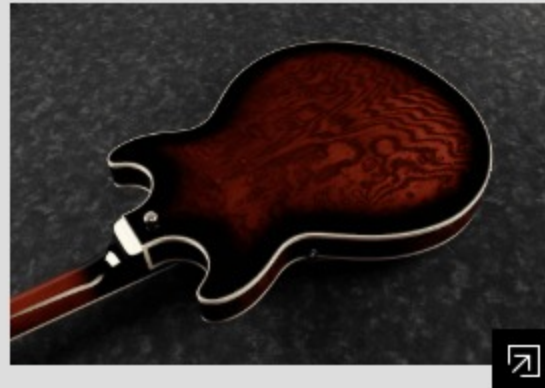

AM153QA

DBS : Dark Brown Sunburst

COLOR VARIATION :

SHARE : [f](#) [t](#)

SPEC

SPEC

neck type	Artstar AM / 3pc Mahogany/Maple / set-in neck
top/back/side	Quilted Ash top / Quilted Ash back / Quilted Ash sides
fretboard	Bound Ebony / Acrylic & Abalone block inlay
fret	Medium frets / Artstar fret edge treatment
bridge	ART-1 bridge
tailpiece	Quik Change III tailpiece
neck pickup	Super 58 (H) neck pickup (Passive/Alnico)
bridge pickup	Super 58 (H) bridge pickup (Passive/Alnico)
nut	Bone nut
hardware color	Gold

NECK DIMENSIONS

Scale :	628mm/24.7"
a : Width	43mm at NUT
b : Width	57mm at 22F
c : Thickness	21mm1
d : Thickness	24mm at 9F
Radius :	305mm

BODY DIMENSIONS

a : Length	17 5/8"
b : Width	14 1/2"
c : Max Depth	2 5/8"