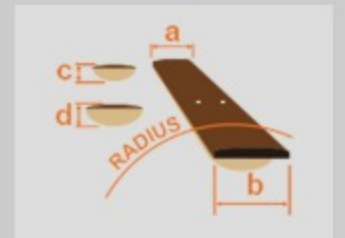

AM153QA

DBS : Dark Brown Sunburst

COLOR VARIATION :

SHARE : [f](#) [t](#)

SPEC

SPEC

neck type	Artstar AM / 3pc Mahogany/Maple / set-in neck
top/back/side	Quilted Ash top / Quilted Ash back / Quilted Ash sides
fretboard	Bound Ebony / Acrylic & Abalone block inlay
fret	Medium frets / Artstar fret edge treatment
bridge	ART-1 bridge
tailpiece	Quik Change III tailpiece
neck pickup	Super 58 (H) neck pickup (Passive/Alnico)
bridge pickup	Super 58 (H) bridge pickup (Passive/Alnico)
nut	Bone nut
hardware color	Gold

NECK DIMENSIONS

Scale :	628mm/24.7"
a : Width	43mm at NUT
b : Width	57mm at 22F
c : Thickness	21mm1
d : Thickness	24mm at 9F
Radius :	305mm

BODY DIMENSIONS

a : Length	17 5/8"
b : Width	14 1/2"
c : Max Depth	2 5/8"