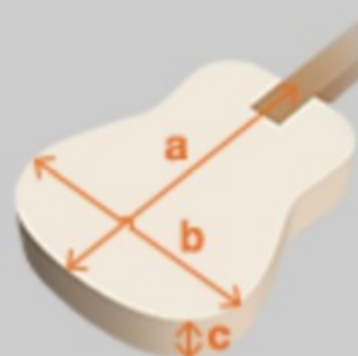

AM153QA01 ARTSTAR

DBS : Dark Brown Sunburst

COLOR VARIATION :

SHARE :  

SPEC

SPEC

neck type	AM Artstar / 3pc Nyatoh/Maple / Set-in neck
top/back/side	Quilted Ash top / Quilted Ash back / Quilted Ash sides
fretboard	Bound Ebony fretboard / Acrylic & Abalone block inlay
fret	Medium frets / Artstar fret edge treatment
number of frets	22
bridge	ART-1 bridge
string space	10.4mm
tailpiece	Quik Change III
neck pickup	Super 58 (H) neck pickup (Passive/Alnico)
bridge pickup	Super 58 (H) bridge pickup (Passive/Alnico)
factory tuning	1E,2B,3G,4D,5A,6E
string gauge	.010/.013/.017/.030/.042/.052
nut	Bone
hardware color	Gold

NECK DIMENSIONS

Scale :	628mm/24.7"
a : Width	43mm at NUT
b : Width	57mm at 22F
c : Thickness	21mm at 1F
d : Thickness	24mm at 9F
Radius :	305mmR

BODY DIMENSIONS

a : Length	17 5/8"
b : Width	14 1/2"
c : Max Depth	2 5/8"