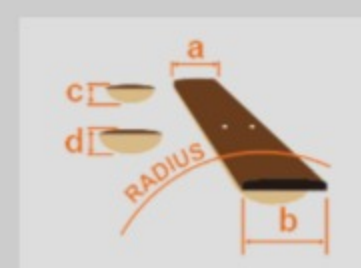

AM153QA01 ARTSTAR

DBS : Dark Brown Sunburst

COLOR VARIATION :

SHARE :  

SPEC

SPEC

neck type	AM Artstar / 3pc Nyatoh/Maple / Set-in neck
top/back/side	Quilted Ash top / Quilted Ash back / Quilted Ash sides
fretboard	Bound Ebony fretboard / Acrylic & Abalone block inlay
fret	Medium frets / Artstar fret edge treatment
number of frets	22
bridge	ART-1 bridge
string space	10.4mm
tailpiece	Quik Change III
neck pickup	Super 58 (H) neck pickup (Passive/Alnico)
bridge pickup	Super 58 (H) bridge pickup (Passive/Alnico)
factory tuning	1E,2B,3G,4D,5A,6E
string gauge	.010/.013/.017/.030/.042/.052
nut	Bone
hardware color	Gold

NECK DIMENSIONS

Scale :	628mm/24.7"
a : Width	43mm at NUT
b : Width	57mm at 22F
c : Thickness	21mm at 1F
d : Thickness	24mm at 9F
Radius :	305mmR

BODY DIMENSIONS

a : Length	17 5/8"
b : Width	14 1/2"
c : Max Depth	2 5/8"

SWITCHING SYSTEM

CONTROLS

OTHERS

- Tri-sound switch
- Hardshell case included