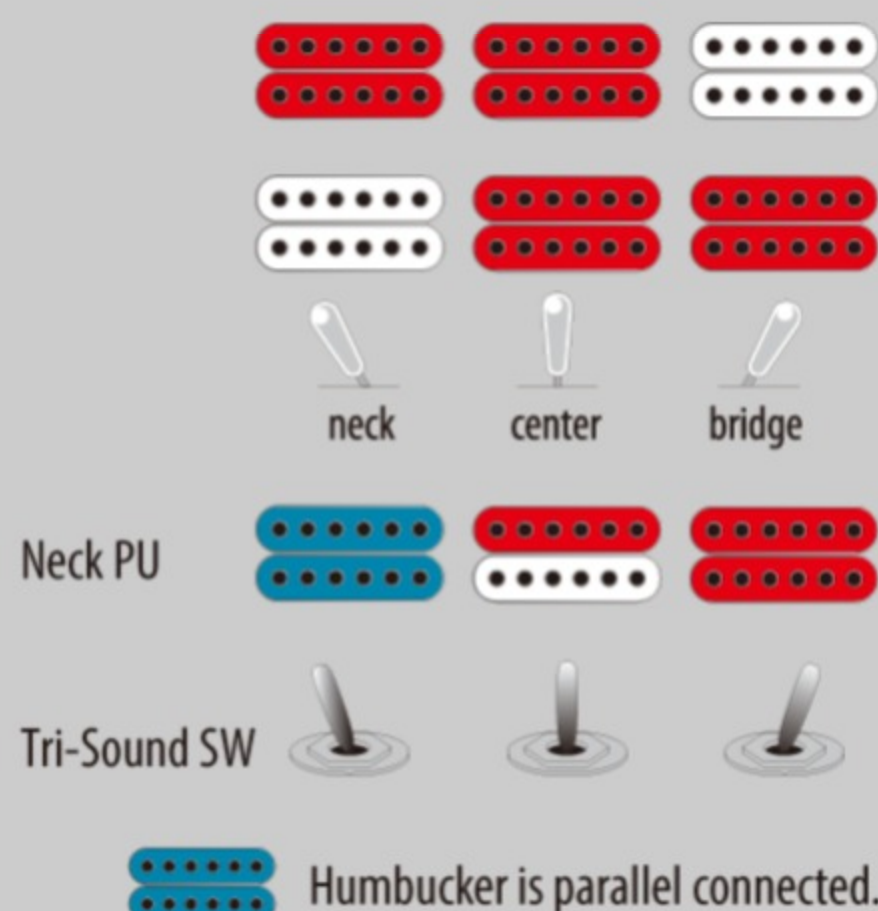

AM153QA01 ARTSTAR

DBS : Dark Brown Sunburst

COLOR VARIATION :

SHARE :  

SPEC

SPEC

neck type	AM Artstar / 3pc Nyatoh/Maple / Set-in neck
top/back/side	Quilted Ash top / Quilted Ash back / Quilted Ash sides
fretboard	Bound Ebony fretboard / Acrylic & Abalone block inlay
fret	Medium frets / Artstar fret edge treatment
number of frets	22
bridge	ART-1 bridge
string space	10.4mm
tailpiece	Quik Change III
neck pickup	Super 58 (H) neck pickup (Passive/Alnico)
bridge pickup	Super 58 (H) bridge pickup (Passive/Alnico)
factory tuning	1E,2B,3G,4D,5A,6E
string gauge	.010/.013/.017/.030/.042/.052
nut	Bone
hardware color	Gold

NECK DIMENSIONS

Scale :	628mm/24.7"
a : Width	43mm at NUT
b : Width	57mm at 22F
c : Thickness	21mm at 1F
d : Thickness	24mm at 9F
Radius :	305mmR

BODY DIMENSIONS

a : Length	17 5/8"
b : Width	14 1/2"
c : Max Depth	2 5/8"

SWITCHING SYSTEM

CONTROLS

OTHERS

- Tri-sound switch
- Hardshell case included