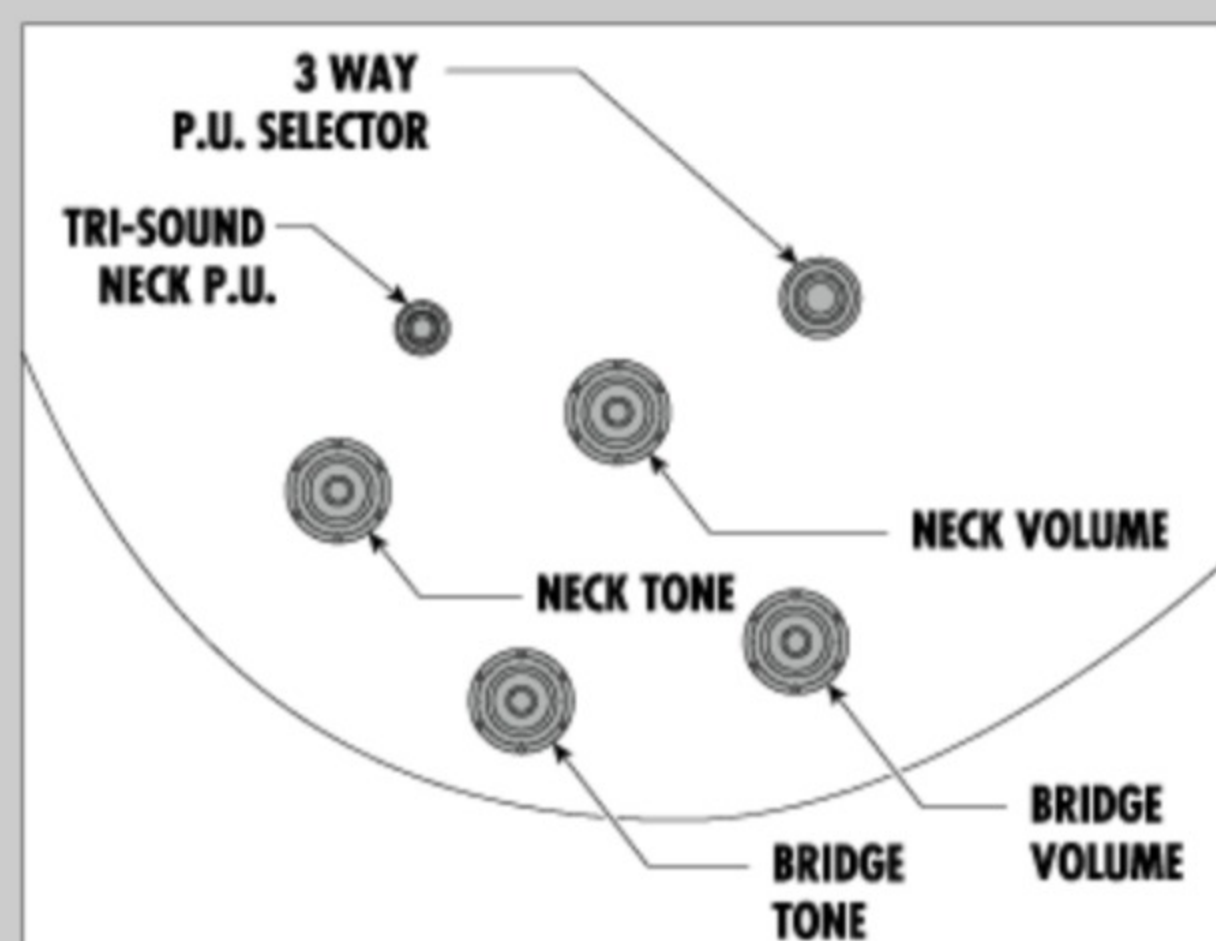

AM153QA01 ARTSTAR

DBS : Dark Brown Sunburst

COLOR VARIATION :

SHARE :  

SPEC

SPEC

neck type	AM Artstar / 3pc Nyatoh/Maple / Set-in neck
top/back/side	Quilted Ash top / Quilted Ash back / Quilted Ash sides
fretboard	Bound Ebony fretboard / Acrylic & Abalone block inlay
fret	Medium frets / Artstar fret edge treatment
number of frets	22
bridge	ART-1 bridge
string space	10.4mm
tailpiece	Quik Change III
neck pickup	Super 58 (H) neck pickup (Passive/Alnico)
bridge pickup	Super 58 (H) bridge pickup (Passive/Alnico)
factory tuning	1E,2B,3G,4D,5A,6E
string gauge	.010/.013/.017/.030/.042/.052
nut	Bone
hardware color	Gold

NECK DIMENSIONS

Scale :	628mm/24.7"
a : Width	43mm at NUT
b : Width	57mm at 22F
c : Thickness	21mm at 1F
d : Thickness	24mm at 9F
Radius :	305mmR

BODY DIMENSIONS

a : Length	17 5/8"
b : Width	14 1/2"
c : Max Depth	2 5/8"

SWITCHING SYSTEM

CONTROLS

OTHERS

- Tri-sound switch
- Hardshell case included