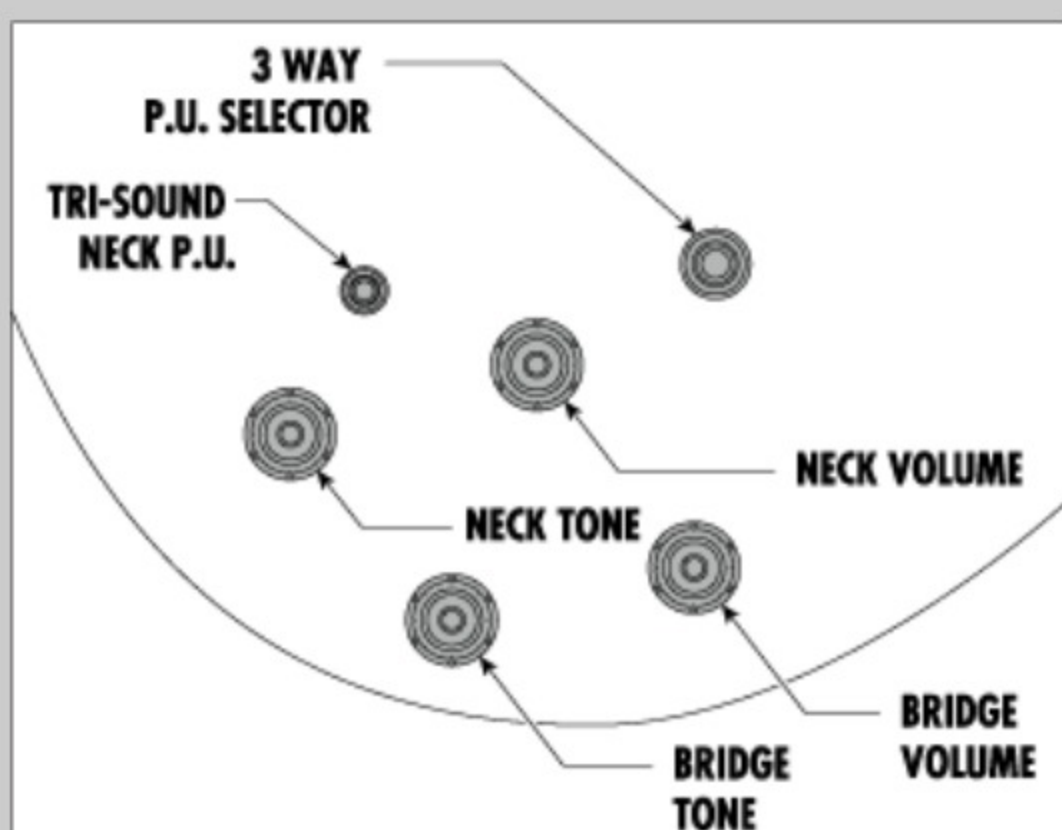

DBS : Dark Brown Sunburst

COLOR VARIATION :

SHARE :

SPEC

SPEC

neck type	AM Artstar / 3pc Nyatoh/Maple / set-in neck
top/back/side	Quilted Ash top / Quilted Ash back / Quilted Ash sides
fretboard	Bound Ebony fretboard / Acrylic & Abalone block inlay
fret	Medium frets / Artstar fret edge treatment
number of frets	22
bridge	Gibraltar Artist bridge
string space	10.5mm
tailpiece	Quik Change III tailpiece
neck pickup	Super 58 (H) neck pickup (Passive/Alnico)
bridge pickup	Super 58 (H) bridge pickup (Passive/Alnico)
factory tuning	1E,2B,3G,4D,5A,6E
string gauge	.010/.013/.017/.030/.042/.052
nut	Bone nut
hardware color	Gold

NECK DIMENSIONS

Scale :	628mm/24.7"
a : Width	43mm at NUT
b : Width	57mm at 22F
c : Thickness	21mm at 1F
d : Thickness	24mm at 9F
Radius :	305mmR

BODY DIMENSIONS

a : Length	17 5/8"
b : Width	14 1/2"
c : Max Depth	2 5/8"

SWITCHING SYSTEM

CONTROLS

OTHERS

- Hardshell case included
- Tri-sound switch (for neck pickup)