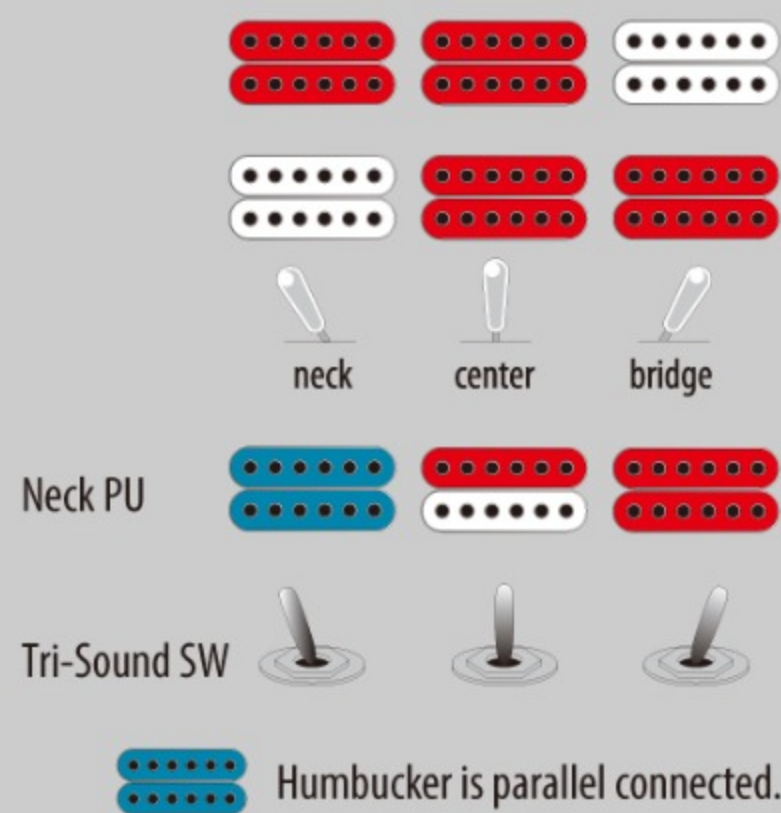

DBS : Dark Brown Sunburst

COLOR VARIATION :

SHARE :

SPEC

SPEC

neck type	AM Artstar / 3pc Nyatoh/Maple / set-in neck
top/back/side	Quilted Ash top / Quilted Ash back / Quilted Ash sides
fretboard	Bound Ebony fretboard / Acrylic & Abalone block inlay
fret	Medium frets / Artstar fret edge treatment
number of frets	22
bridge	Gibraltar Artist bridge
string space	10.5mm
tailpiece	Quik Change III tailpiece
neck pickup	Super 58 (H) neck pickup (Passive/Alnico)
bridge pickup	Super 58 (H) bridge pickup (Passive/Alnico)
factory tuning	1E,2B,3G,4D,5A,6E
string gauge	.010/.013/.017/.030/.042/.052
nut	Bone nut
hardware color	Gold

NECK DIMENSIONS

Scale :	628mm/24.7"
a : Width	43mm at NUT
b : Width	57mm at 22F
c : Thickness	21mm at 1F
d : Thickness	24mm at 9F
Radius :	305mmR

BODY DIMENSIONS

a : Length	17 5/8"
b : Width	14 1/2"
c : Max Depth	2 5/8"

SWITCHING SYSTEM

CONTROLS

OTHERS

- Hardshell case included
- Tri-sound switch (for neck pickup)