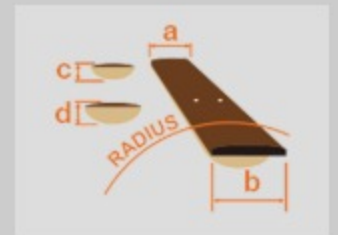

DBS : Dark Brown Sunburst

COLOR VARIATION :

SHARE :

SPEC

SPEC

neck type	AM Artstar / 3pc Nyatoh/Maple / set-in neck
top/back/side	Quilted Ash top / Quilted Ash back / Quilted Ash sides
fretboard	Bound Ebony fretboard / Acrylic & Abalone block inlay
fret	Medium frets / Artstar fret edge treatment
number of frets	22
bridge	Gibraltar Artist bridge
string space	10.5mm
tailpiece	Quik Change III tailpiece
neck pickup	Super 58 (H) neck pickup (Passive/Alnico)
bridge pickup	Super 58 (H) bridge pickup (Passive/Alnico)
factory tuning	1E,2B,3G,4D,5A,6E
string gauge	.010/.013/.017/.030/.042/.052
nut	Bone nut
hardware color	Gold

NECK DIMENSIONS

Scale :	628mm/24.7"
a : Width	43mm at NUT
b : Width	57mm at 22F
c : Thickness	21mm at 1F
d : Thickness	24mm at 9F
Radius :	305mmR

BODY DIMENSIONS

a : Length	17 5/8"
b : Width	14 1/2"
c : Max Depth	2 5/8"

SWITCHING SYSTEM

CONTROLS

OTHERS

- Hardshell case included
- Tri-sound switch (for neck pickup)