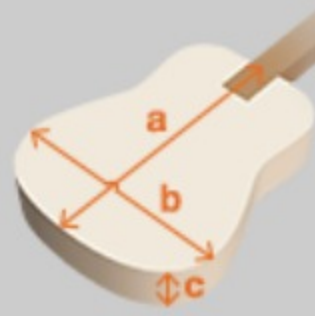

DBS : Dark Brown Sunburst

COLOR VARIATION :

SHARE :

SPEC

SPEC

neck type	AM Artstar / 3pc Nyatoh/Maple / set-in neck
top/back/side	Quilted Ash top / Quilted Ash back / Quilted Ash sides
fretboard	Bound Ebony fretboard / Acrylic & Abalone block inlay
fret	Medium frets / Artstar fret edge treatment
number of frets	22
bridge	Gibraltar Artist bridge
string space	10.5mm
tailpiece	Quik Change III tailpiece
neck pickup	Super 58 (H) neck pickup (Passive/Alnico)
bridge pickup	Super 58 (H) bridge pickup (Passive/Alnico)
factory tuning	1E,2B,3G,4D,5A,6E
string gauge	.010/.013/.017/.030/.042/.052
nut	Bone nut
hardware color	Gold

NECK DIMENSIONS

Scale :	628mm/24.7"
a : Width	43mm at NUT
b : Width	57mm at 22F
c : Thickness	21mm at 1F
d : Thickness	24mm at 9F
Radius :	305mmR

BODY DIMENSIONS

a : Length	17 5/8"
b : Width	14 1/2"
c : Max Depth	2 5/8"

SWITCHING SYSTEM

CONTROLS

OTHERS

- Hardshell case included
- Tri-sound switch (for neck pickup)