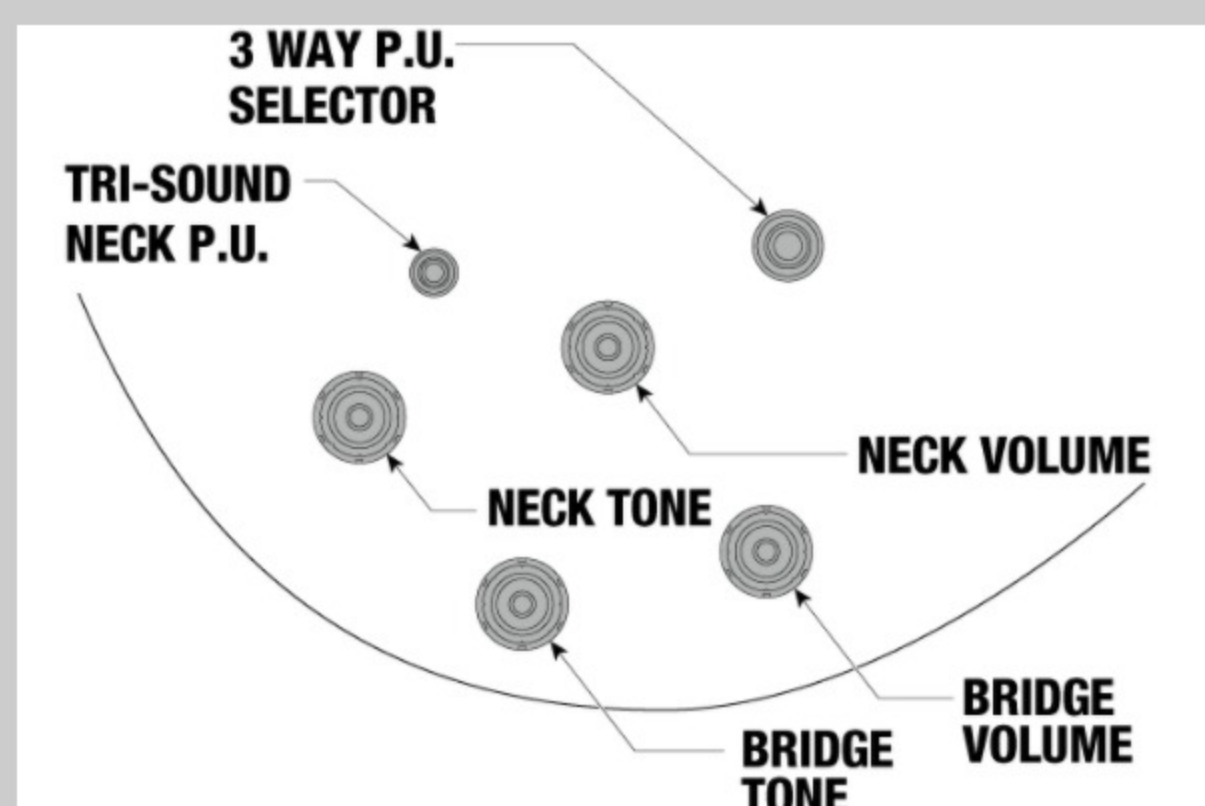

### SWITCHING SYSTEM

neck center bridge

Neck PU 

Tri-Sound SW 

 On  Off

 Humbucker is parallel connected.

DESCRIPTION +

### CONTROLS

DESCRIPTION +

### OTHER FEATURES

- Hardshell case included
- Tri-sound switch (for neck pickup)