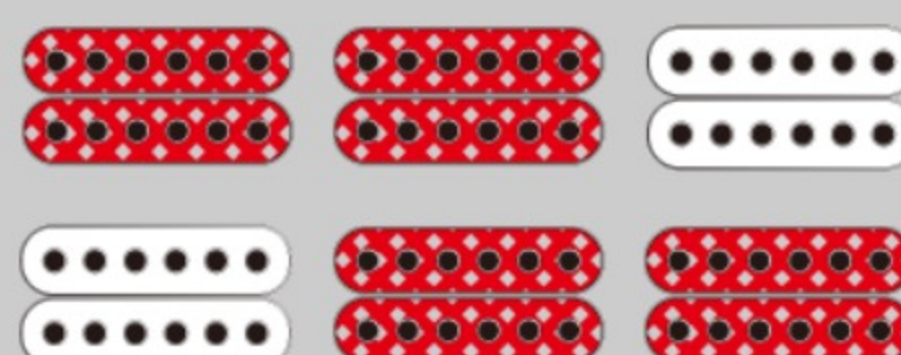

### SPECS

neck type	AM Artstar / 3pc Nyatoh/Maple / Set-in neck
top/back/side	Quilted Ash top / Quilted Ash back / Quilted Ash sides
fretboard	Bound Macassar Ebony fretboard / Acrylic & Abalone block inlay
fret	Medium frets / Artstar fret edge treatment
number of frets	22
bridge	Gibraltar Artist bridge
string space	10.5mm
tailpiece	Quik Change III tailpiece
neck pickup	Super 58 (H) neck pickup (Passive/Alnico)
bridge pickup	Super 58 (H) bridge pickup (Passive/Alnico)
factory tuning	1E,2B,3G,4D,5A,6E
string gauge	.010/.013/.017/.030/.042/.052
nut	Bone nut
hardware color	Gold

### BODY DIMENSIONS

a : Length	17 5/8"
b : Width	14 1/2"
c : Max Depth	2 5/8"

DESCRIPTION +

### SWITCHING SYSTEM

neck center bridge

Neck PU 

Tri-Sound SW 

 On  Off

 Humbucker is parallel connected.

DESCRIPTION +