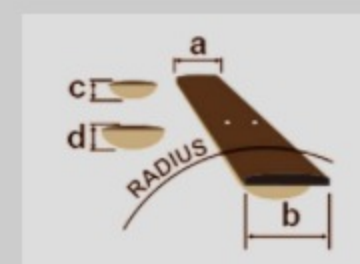

NECK DIMENSIONS

Scale :	628mm
a : Width	43mm at NUT
b : Width	57mm at 22F
c : Thickness	21mm at 1F
d : Thickness	24mm at 9F
Radius :	305mmR

DESCRIPTION +