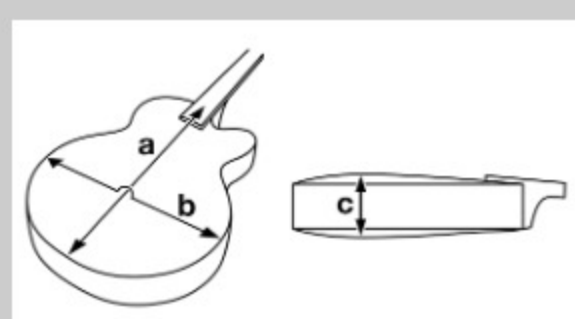

NECK DIMENSIONS

Scale :	628mm/24.7"
a : Width	43mm at NUT
b : Width	57mm at 22F
c : Thickness	21mm at 1F
d : Thickness	24mm at 9F
Radius :	305mmR

DESCRIPTION +

BODY DIMENSIONS

a : Length	17 5/8"
b : Width	14 1/2"
c : Max Depth	2 5/8"

DESCRIPTION +

SWITCHING SYSTEM

neck center bridge

Neck PU

Tri-Sound SW

On Off

Humbucker is parallel connected.

DESCRIPTION +