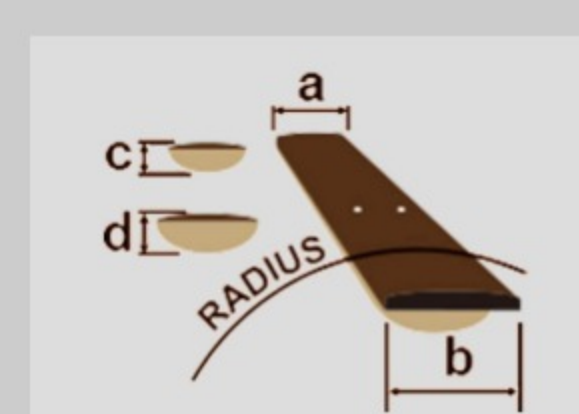

AM153QA ARTSTAR

COLOR VARIATION : 
DBS : Dark Brown Sunburst

SPEC

SPECS

neck type	AM Artstar / 3pc Nyatoh/Maple / Set-in neck
top/back/side	Quilted Ash top / Quilted Ash back / Quilted Ash sides
fretboard	Bound Macassar Ebony fretboard / Acrylic & Abalone block inlay
fret	Medium frets / Artstar fret edge treatment
number of frets	22
bridge	Gibraltar Artist bridge
string space	10.5mm
tailpiece	Quik Change III tailpiece
neck pickup	Super 58 (H) neck pickup (Passive/Alnico)
bridge pickup	Super 58 (H) bridge pickup (Passive/Alnico)
factory tuning	1E,2B,3G,4D,5A,6E
string gauge	.010/.013/.017/.030/.042/.052
nut	Bone nut
hardware color	Gold

NECK DIMENSIONS

Scale :	628mm/24.7"
a : Width	43mm at NUT
b : Width	57mm at 22F
c : Thickness	21mm at 1F
d : Thickness	24mm at 9F
Radius :	305mmR

DESCRIPTION +

BODY DIMENSIONS

a : Length	17 5/8"
b : Width	14 1/2"
c : Max Depth	2 5/8"

DESCRIPTION +

SWITCHING SYSTEM

neck center bridge

Neck PU

Tri-Sound SW

On Off

Humbucker is parallel connected.

DESCRIPTION +

CONTROLS

DESCRIPTION +

OTHER FEATURES

- Hardshell case included
- Tri-sound switch