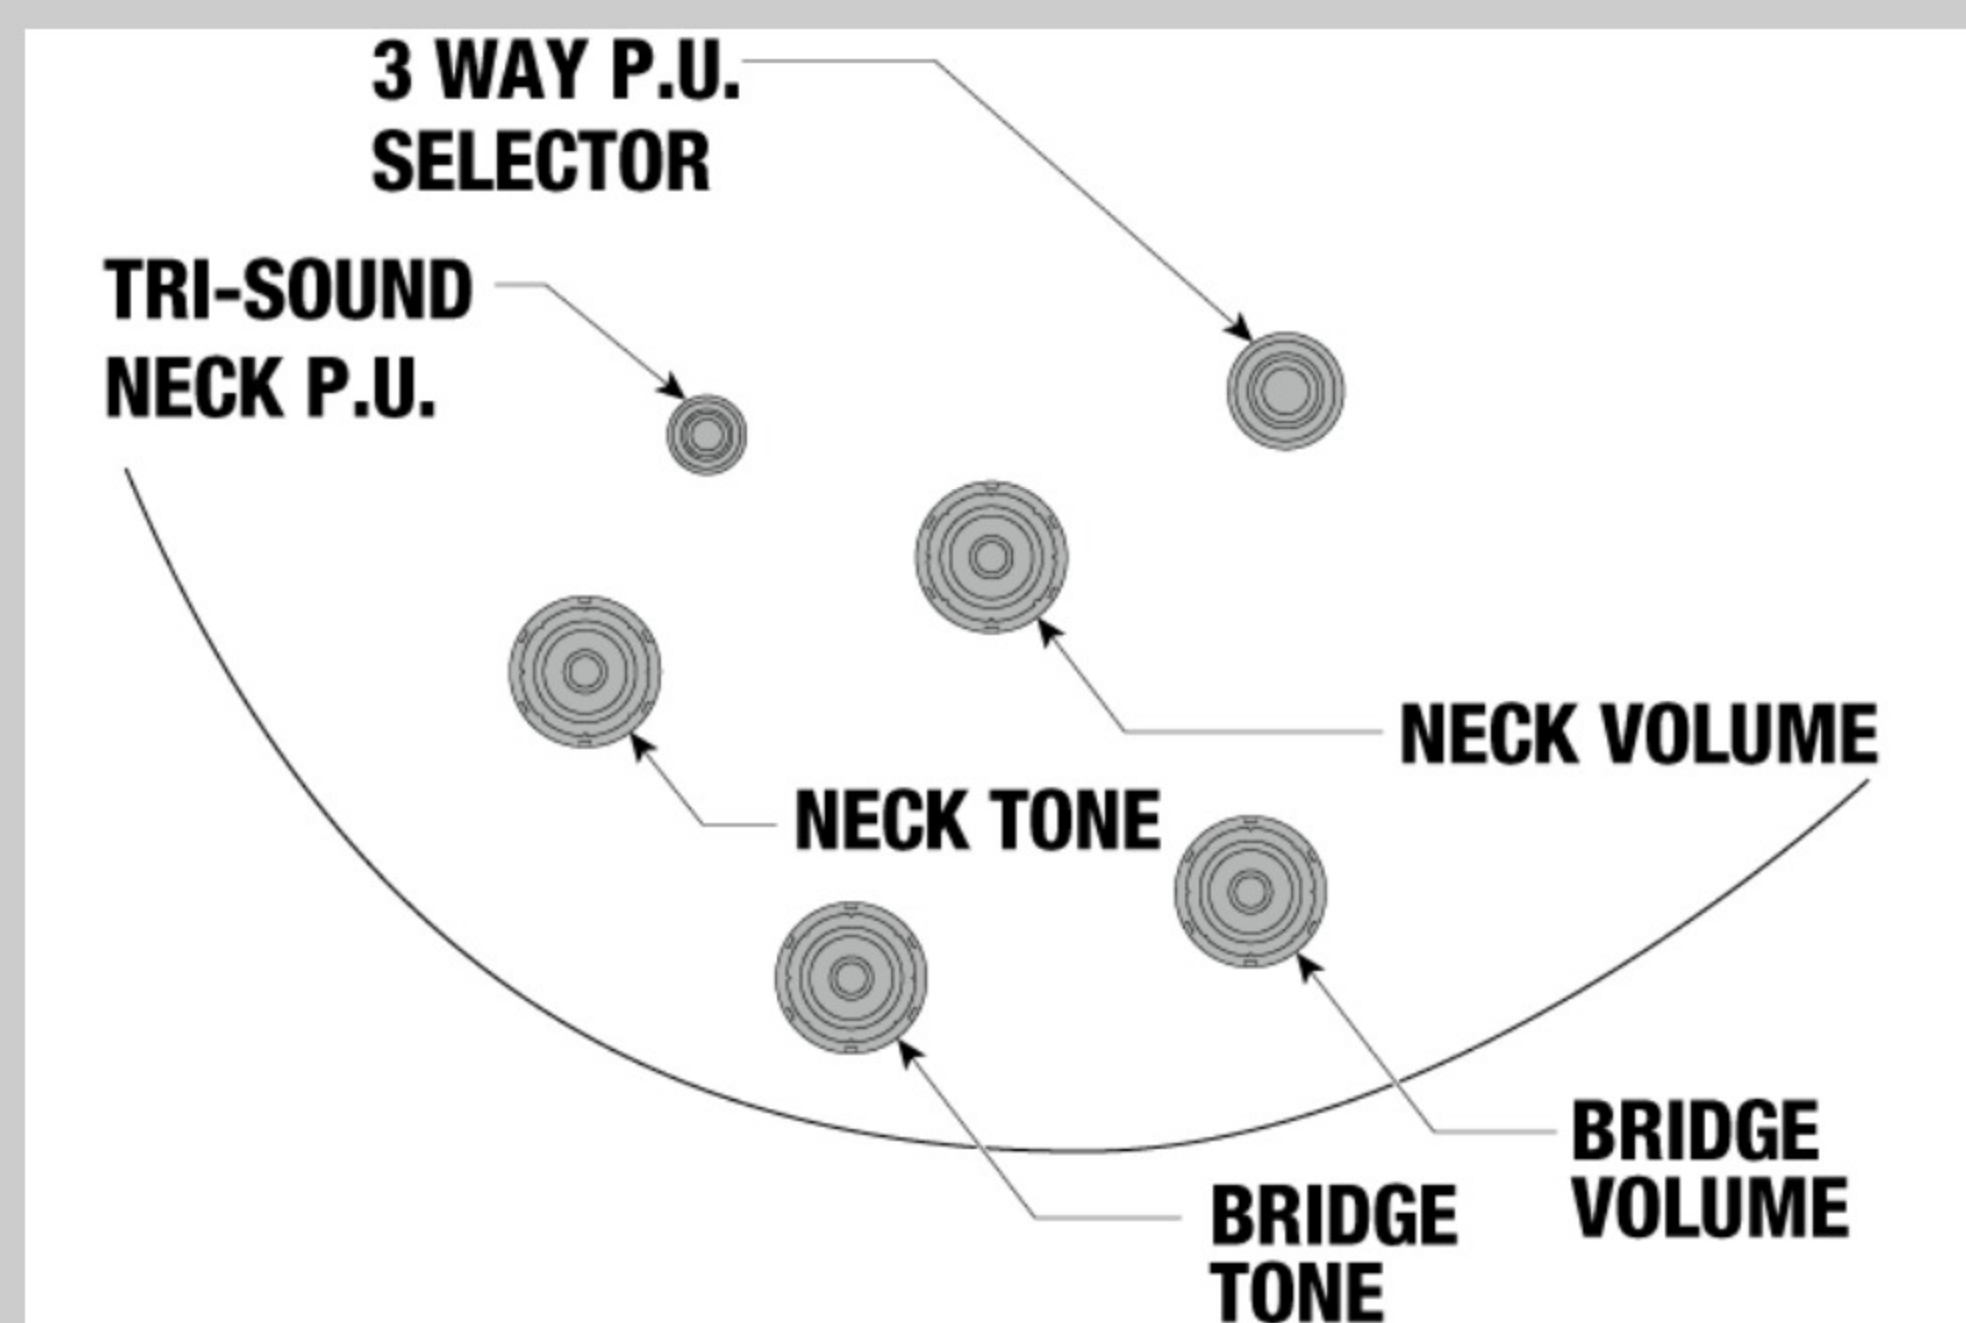

AM153QA ARTSTAR

COLOR VARIATION : 
DBS : Dark Brown Sunburst

SPEC

SPECS

neck type	AM Artstar / 3pc Nyatoh/Maple / Set-in neck
top/back/side	Quilted Ash top / Quilted Ash back / Quilted Ash sides
fretboard	Bound Macassar Ebony fretboard / Acrylic & Abalone block inlay
fret	Medium frets / Artstar fret edge treatment
number of frets	22
bridge	Gibraltar Artist bridge
string space	10.5mm
tailpiece	Quik Change III tailpiece
neck pickup	Super 58 (H) neck pickup (Passive/Alnico)
bridge pickup	Super 58 (H) bridge pickup (Passive/Alnico)
factory tuning	1E,2B,3G,4D,5A,6E
string gauge	.010/.013/.017/.030/.042/.052
nut	Bone nut
hardware color	Gold

DESCRIPTION +

SWITCHING SYSTEM

neck center bridge

Neck PU

Tri-Sound SW

On Off

Humbucker is parallel connected.

DESCRIPTION +

CONTROLS

DESCRIPTION +

OTHER FEATURES

- Hardshell case included
- Tri-sound switch