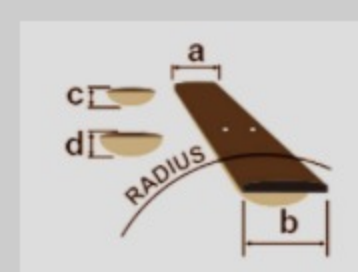

### SPECS

neck type	AM Artstar / 3pc African Mahogany/S-TECH WOOD Roasted Maple / Set-in neck
top/back/side	Figured Anigre top / Figured Anigre back / Figured Anigre sides
fretboard	Bound Ebony fretboard / Acrylic & Abalone block inlay
fret	Medium frets / Prestige fret edge treatment
number of frets	22
bridge	Gotoh® 510BN bridge
string space	10,4mm
tailpiece	AM-H Special tailpiece
neck pickup	Super 58 (H) neck pickup (Passive/Alnico)
bridge pickup	Super 58 (H) bridge pickup (Passive/Alnico)
factory tuning	1E,2B,3G,4D,5A,6E
string gauge	.013/.016/.022/.032/.042/.052
nut	Bone nut
hardware color	Gold

### NECK DIMENSIONS

Scale :	628mm/24.7"
a : Width	43mm at NUT
b : Width	57mm at 22F
c : Thickness	20mm at 1F
d : Thickness	22mm at 12F
Radius :	305mmR

DESCRIPTION +

### BODY DIMENSIONS

a : Length	16 1/2"
b : Width	13 7/8"
c : Max Depth	2 5/8"

DESCRIPTION +

### SWITCHING SYSTEM

neck center bridge

Neck PU

Tri-Sound SW

On Off

Humbucker is parallel connected.

DESCRIPTION +