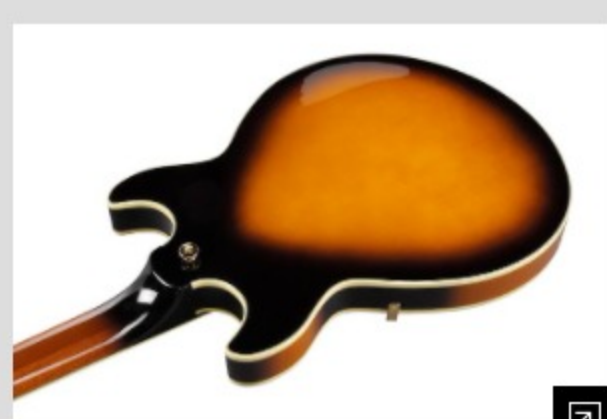

# AM2000H ARTSTAR

MADE IN JAPAN

COLOR VARIATION :

BS : Brown Sunburst

SHARE :

### SPECS

neck type	AM Artstar / 3pc African Mahogany/S-TECH WOOD Roasted Maple / Set-in neck
top/back/side	Figured Anigre top / Figured Anigre back / Figured Anigre sides
fretboard	Bound Ebony fretboard / Acrylic & Abalone block inlay
fret	Medium frets / Prestige fret edge treatment
number of frets	22
bridge	Gotoh® 510BN bridge
string space	10,4mm
tailpiece	AM-H Special tailpiece
neck pickup	Super 58 (H) neck pickup (Passive/Alnico)
bridge pickup	Super 58 (H) bridge pickup (Passive/Alnico)
factory tuning	1E,2B,3G,4D,5A,6E
string gauge	.013/.016/.022/.032/.042/.052
nut	Bone nut
hardware color	Gold