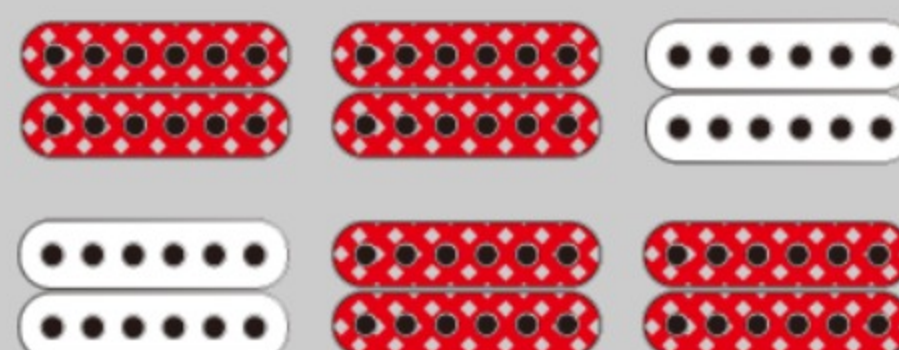

### SPECS

neck type	AM Artstar / 3pc African Mahogany/S-TECH WOOD Roasted Maple / Set-in neck
top/back/side	Figured Anigre top / Figured Anigre back / Figured Anigre sides
fretboard	Bound Ebony fretboard / Acrylic & Abalone block inlay
fret	Medium frets / Prestige fret edge treatment
number of frets	22
bridge	Gotoh® 510BN bridge
string space	10,4mm
tailpiece	AM-H Special tailpiece
neck pickup	Super 58 (H) neck pickup (Passive/Alnico)
bridge pickup	Super 58 (H) bridge pickup (Passive/Alnico)
factory tuning	1E,2B,3G,4D,5A,6E
string gauge	.013/.016/.022/.032/.042/.052
nut	Bone nut
hardware color	Gold

### NECK DIMENSIONS

Scale :	628mm/24.7"
a : Width	43mm at NUT
b : Width	57mm at 22F
c : Thickness	20mm at 1F
d : Thickness	22mm at 12F
Radius :	305mmR

DESCRIPTION +

### BODY DIMENSIONS

a : Length	16 1/2"
b : Width	13 7/8"
c : Max Depth	2 5/8"

DESCRIPTION +

### SWITCHING SYSTEM

neck center bridge

Neck PU

Tri-Sound SW

On Off

Humbucker is parallel connected.

DESCRIPTION +