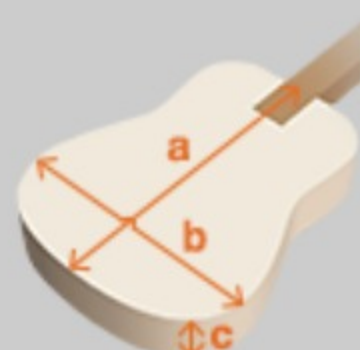

### NECK DIMENSIONS

Scale :	628mm/24.7"
a : Width	43mm at NUT
b : Width	57mm at 22F
c : Thickness	20mm at 1F
d : Thickness	22mm at 12F
Radius :	305mmR

DESCRIPTION +

### BODY DIMENSIONS

a : Length	16 1/2"
b : Width	13 7/8"
c : Max Depth	2 5/8"

DESCRIPTION +

### SWITCHING SYSTEM

neck center bridge

Neck PU

Tri-Sound SW

On Off

Humbucker is parallel connected.

DESCRIPTION +