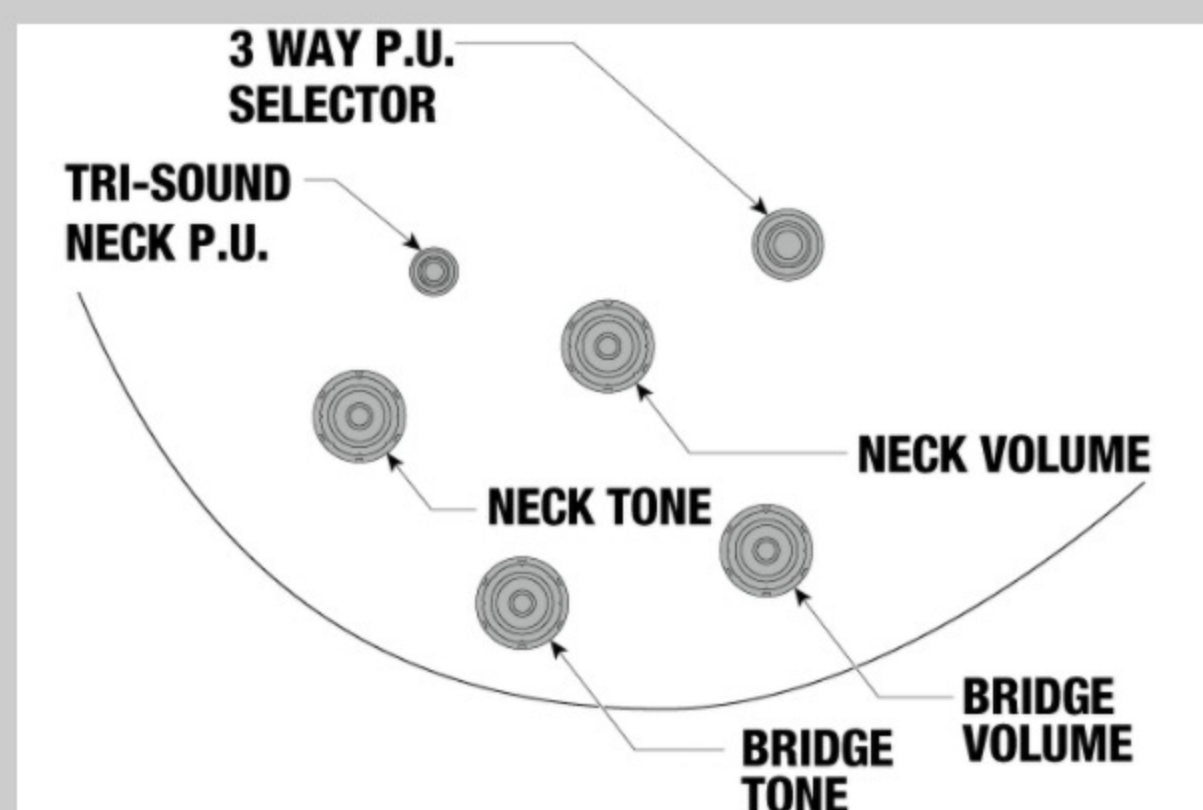

### SWITCHING SYSTEM

neck center bridge

Neck PU

Tri-Sound SW

On Off

Humbucker is parallel connected.

DESCRIPTION +

### CONTROLS

DESCRIPTION +