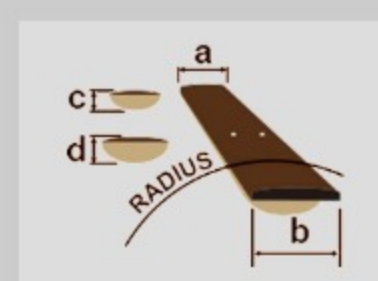

### SPECS

neck type	AM Artstar / 3pc African Mahogany/S-TECH WOOD Roasted Maple / Set-in neck
top/back/side	Figured Anigre top / Figured Anigre back / Figured Anigre sides
fretboard	Bound Ebony fretboard / Acrylic & Abalone block inlay
fret	Medium frets / Prestige fret edge treatment
number of frets	22
bridge	Gotoh® 510BN bridge
string space	10.4mm
tailpiece	AM-H Special tailpiece
neck pickup	Super 58 (H) neck pickup (Passive/Alnico)
bridge pickup	Super 58 (H) bridge pickup (Passive/Alnico)
factory tuning	1E,2B,3G,4D,5A,6E
string gauge	.013/.016/.022/.032/.042/.052
nut	Bone nut
hardware color	Gold

### NECK DIMENSIONS

Scale :	628mm/24.7"
a : Width	43mm at NUT
b : Width	57mm at 22F
c : Thickness	20mm at 1F
d : Thickness	22mm at 12F
Radius :	305mmR

DESCRIPTION +

### BODY DIMENSIONS

a : Length	16 1/2"
b : Width	13 7/8"
c : Max Depth	2 5/8"

DESCRIPTION +