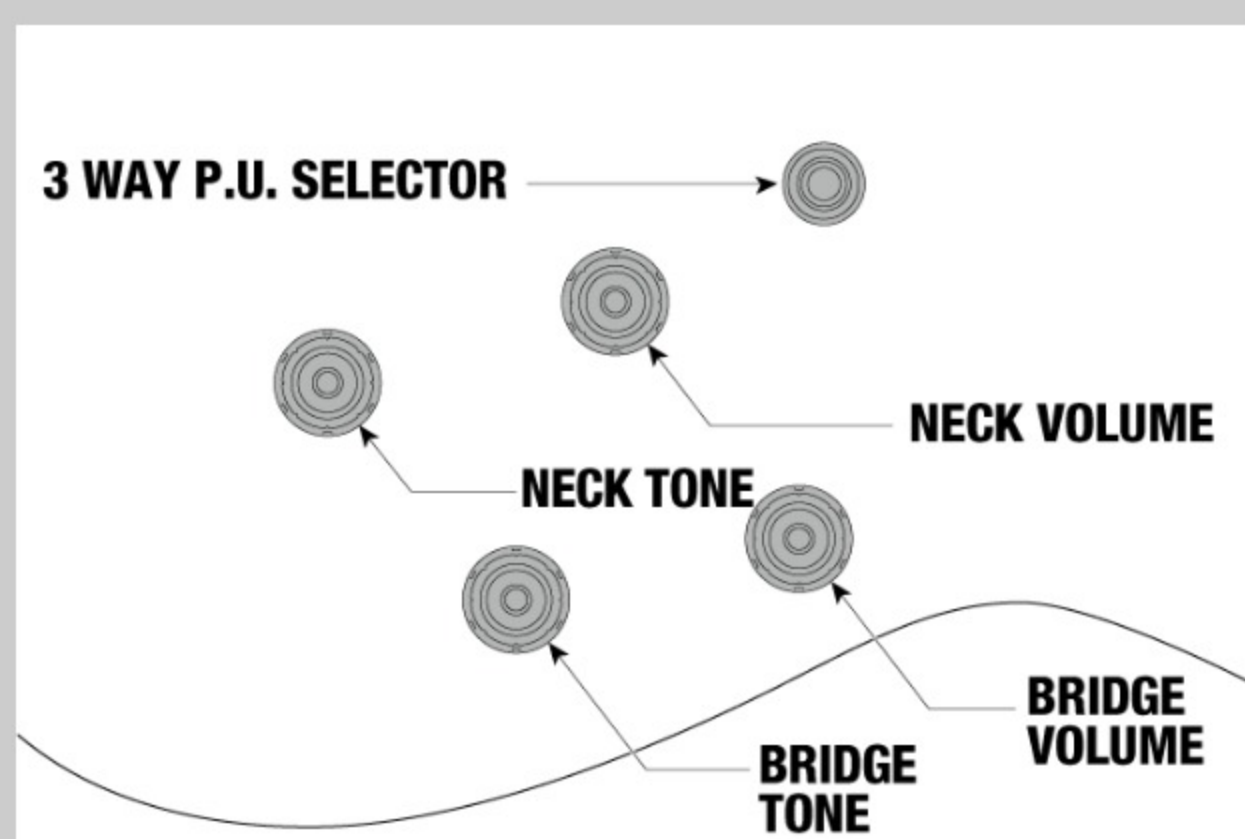

### BODY DIMENSIONS

a : Length	16 1/2"
b : Width	13 7/8"
c : Max Depth	2 5/8"

DESCRIPTION +

### SWITCHING SYSTEM

DESCRIPTION +

### CONTROLS

DESCRIPTION +