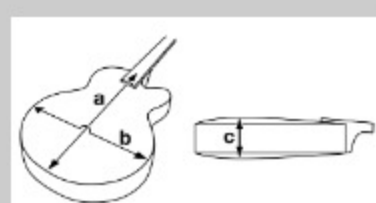

### NECK DIMENSIONS

Scale :	628mm/24.7"
a : Width	43mm at NUT
b : Width	57mm at 22F
c : Thickness	20mm at 1F
d : Thickness	22mm at 12F
Radius :	305mmR

DESCRIPTION +

### BODY DIMENSIONS

a : Length	16 1/2"
b : Width	13 7/8"
c : Max Depth	2 5/8"

DESCRIPTION +