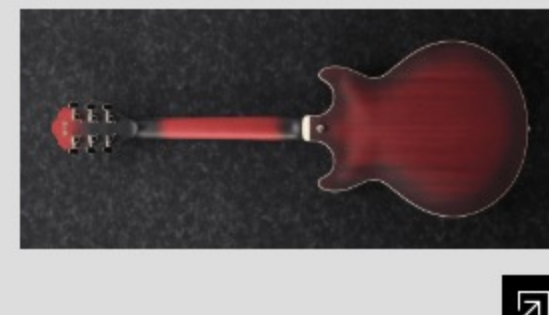

# AM53

SRF : Sunburst Red Flat

COLOR VARIATION :

SHARE :  

### SPEC

neck type	Artcore AM / Mahogany / set-in neck
top/back/side	Sapele top / Sapele back / Sapele sides
fretboard	Bound Laurel / White dot inlay
fret	Medium frets
bridge	ART-ST bridge
tailpiece	ART-ST tailpiece
neck pickup	Infinity R (H) neck pickup (Passive/Ceramic)
bridge pickup	Infinity R (H) bridge pickup (Passive/Ceramic)
factory tuning	1E, 2B, 3G, 4D, 5A, 6E
string gauge	.010/.013/.017/.026/.036/.046
hardware color	Chrome

### NECK DIMENSIONS

Scale :	628mm/24.7"
a : Width	43mm at NUT
b : Width	57mm at 22F
c : Thickness	21mm1
d : Thickness	24mm at 9F
Radius :	305mm

### BODY DIMENSIONS

a : Length	17 5/8"
b : Width	14 1/2"
c : Max Depth	2 5/8"