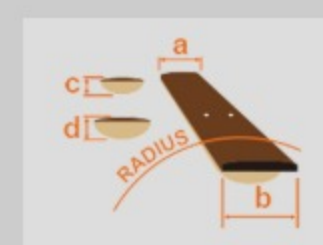

### SPEC

neck type	Artcore AM / Mahogany / set-in neck
top/back/side	Sapele top / Sapele back / Sapele sides
fretboard	Bound Laurel / White dot inlay
fret	Medium frets
bridge	ART-ST bridge
tailpiece	ART-ST tailpiece
neck pickup	Infinity R (H) neck pickup (Passive/Ceramic)
bridge pickup	Infinity R (H) bridge pickup (Passive/Ceramic)
factory tuning	1E, 2B, 3G, 4D, 5A, 6E
string gauge	.010/.013/.017/.026/.036/.046
hardware color	Chrome

### NECK DIMENSIONS

Scale :	628mm/24.7"
a : Width	43mm at NUT
b : Width	57mm at 22F
c : Thickness	21mm1
d : Thickness	24mm at 9F
Radius :	305mm

### BODY DIMENSIONS

a : Length	17 5/8"
b : Width	14 1/2"
c : Max Depth	2 5/8"