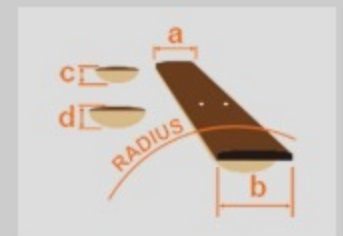

AM53

SRF : Sunburst Red Flat

COLOR VARIATION :

SHARE :  

SPEC

SPEC

neck type	Artcore AM / Mahogany / set-in neck
top/back/side	Sapele top / Sapele back / Sapele sides
fretboard	Bound Treated New Zealand Pine / White dot inlay
fret	Medium frets
bridge	ART-ST bridge
tailpiece	ART-ST tailpiece
neck pickup	Infinity R (H) neck pickup (Passive/Ceramic)
bridge pickup	Infinity R (H) bridge pickup (Passive/Ceramic)
hardware color	Chrome

NECK DIMENSIONS

Scale :	628mm/24.7"
a : Width	43mm at NUT
b : Width	57mm at 22F
c : Thickness	21mm1
d : Thickness	24mm at 9F
Radius :	305mm

BODY DIMENSIONS

a : Length	17 5/8"
b : Width	14 1/2"
c : Max Depth	2 5/8"