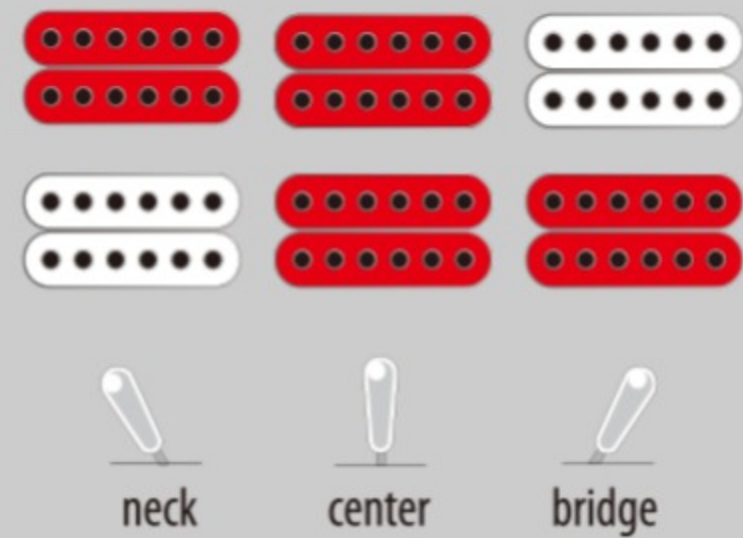

AM53 03

SRF : Sunburst Red Flat

COLOR VARIATION :

SHARE :  

SPEC

SPEC

neck type	AM Artcore / Nyatoh / Set-in neck
top/back/side	Sapele top / Sapele back / Sapele sides
fretboard	Bound Laurel fretboard / White dot inlay
fret	Medium frets
number of frets	22
bridge	ART-ST bridge
string space	10.4mm
tailpiece	ART-ST
neck pickup	Infinity R (H) neck pickup (Passive/Ceramic)
bridge pickup	Infinity R (H) bridge pickup (Passive/Ceramic)
factory tuning	1E,2B,3G,4D,5A,6E
string gauge	.010/.013/.017/.030/.042/.052
nut	Plastic
hardware color	Chrome

NECK DIMENSIONS

Scale :	628mm/24.7"
a : Width	43mm at NUT
b : Width	57mm at 22F
c : Thickness	21mm at 1F
d : Thickness	24mm at 9F
Radius :	305mmR

BODY DIMENSIONS

a : Length	17 5/8"
b : Width	14 1/2"
c : Max Depth	2 5/8"

SWITCHING SYSTEM

CONTROLS

OTHERS

Recommended Case AM100C