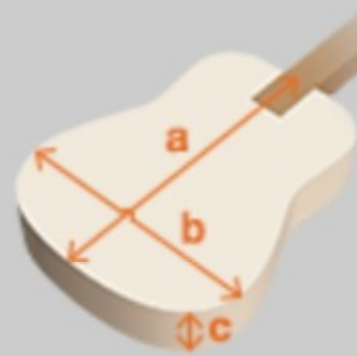

AM53 03

SRF : Sunburst Red Flat

COLOR VARIATION :

SHARE :  

SPEC

SPEC

neck type	AM Artcore / Nyatoh / Set-in neck
top/back/side	Sapele top / Sapele back / Sapele sides
fretboard	Bound Laurel fretboard / White dot inlay
fret	Medium frets
number of frets	22
bridge	ART-ST bridge
string space	10.4mm
tailpiece	ART-ST
neck pickup	Infinity R (H) neck pickup (Passive/Ceramic)
bridge pickup	Infinity R (H) bridge pickup (Passive/Ceramic)
factory tuning	1E,2B,3G,4D,5A,6E
string gauge	.010/.013/.017/.030/.042/.052
nut	Plastic
hardware color	Chrome

NECK DIMENSIONS

Scale :	628mm/24.7"
a : Width	43mm at NUT
b : Width	57mm at 22F
c : Thickness	21mm at 1F
d : Thickness	24mm at 9F
Radius :	305mmR

BODY DIMENSIONS

a : Length	17 5/8"
b : Width	14 1/2"
c : Max Depth	2 5/8"