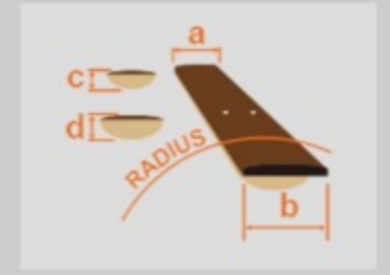

AM53 03

SRF : Sunburst Red Flat

COLOR VARIATION :

SHARE :  

SPEC

SPEC

neck type	AM Artcore / Nyatoh / Set-in neck
top/back/side	Sapele top / Sapele back / Sapele sides
fretboard	Bound Laurel fretboard / White dot inlay
fret	Medium frets
number of frets	22
bridge	ART-ST bridge
string space	10.4mm
tailpiece	ART-ST
neck pickup	Infinity R (H) neck pickup (Passive/Ceramic)
bridge pickup	Infinity R (H) bridge pickup (Passive/Ceramic)
factory tuning	1E,2B,3G,4D,5A,6E
string gauge	.010/.013/.017/.030/.042/.052
nut	Plastic
hardware color	Chrome

NECK DIMENSIONS

Scale :	628mm/24.7"
a : Width	43mm at NUT
b : Width	57mm at 22F
c : Thickness	21mm at 1F
d : Thickness	24mm at 9F
Radius :	305mmR

BODY DIMENSIONS

a : Length	17 5/8"
b : Width	14 1/2"
c : Max Depth	2 5/8"