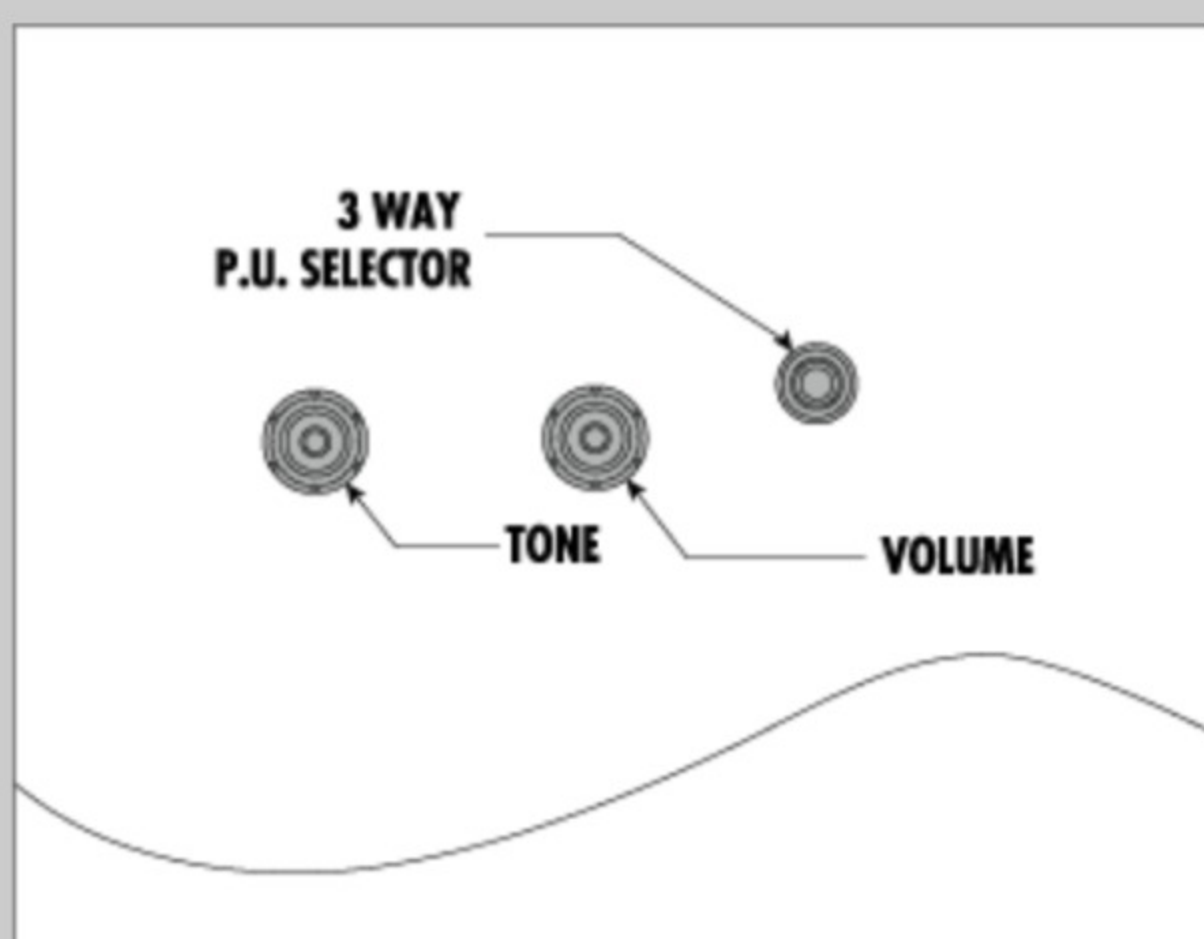

AM53 03

SRF : Sunburst Red Flat

COLOR VARIATION :

SHARE :  

SPEC

SPEC

neck type	AM Artcore / Nyatoh / Set-in neck
top/back/side	Sapele top / Sapele back / Sapele sides
fretboard	Bound Laurel fretboard / White dot inlay
fret	Medium frets
number of frets	22
bridge	ART-ST bridge
string space	10.4mm
tailpiece	ART-ST
neck pickup	Infinity R (H) neck pickup (Passive/Ceramic)
bridge pickup	Infinity R (H) bridge pickup (Passive/Ceramic)
factory tuning	1E,2B,3G,4D,5A,6E
string gauge	.010/.013/.017/.030/.042/.052
nut	Plastic
hardware color	Chrome

NECK DIMENSIONS

Scale :	628mm/24.7"
a : Width	43mm at NUT
b : Width	57mm at 22F
c : Thickness	21mm at 1F
d : Thickness	24mm at 9F
Radius :	305mmR

BODY DIMENSIONS

a : Length	17 5/8"
b : Width	14 1/2"
c : Max Depth	2 5/8"

SWITCHING SYSTEM

CONTROLS

OTHERS

Recommended Case AM100C