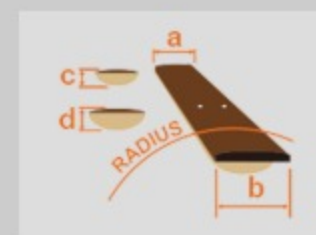

AM53

SRF : Sunburst Red Flat

COLOR VARIATION :  

SHARE :  

SPEC

SPEC

neck type	AM Artcore / Nyatoh / set-in neck
top/back/side	Sapele top / Sapele back / Sapele sides
fretboard	Bound Walnut fretboard / White dot inlay
fret	Medium frets
number of frets	22
bridge	Gibraltar Performer bridge
string space	10.5mm
tailpiece	Quik Change III tailpiece
neck pickup	Infinity R (H) neck pickup (Passive/Ceramic)
bridge pickup	Infinity R (H) bridge pickup (Passive/Ceramic)
factory tuning	1E,2B,3G,4D,5A,6E
string gauge	.010/.013/.017/.030/.042/.052
hardware color	Chrome

NECK DIMENSIONS

Scale :	628mm/24.7"
a : Width	43mm at NUT
b : Width	57mm at 22F
c : Thickness	21mm at 1F
d : Thickness	24mm at 9F
Radius :	305mmR

BODY DIMENSIONS

a : Length	17 5/8"
b : Width	14 1/2"
c : Max Depth	2 5/8"