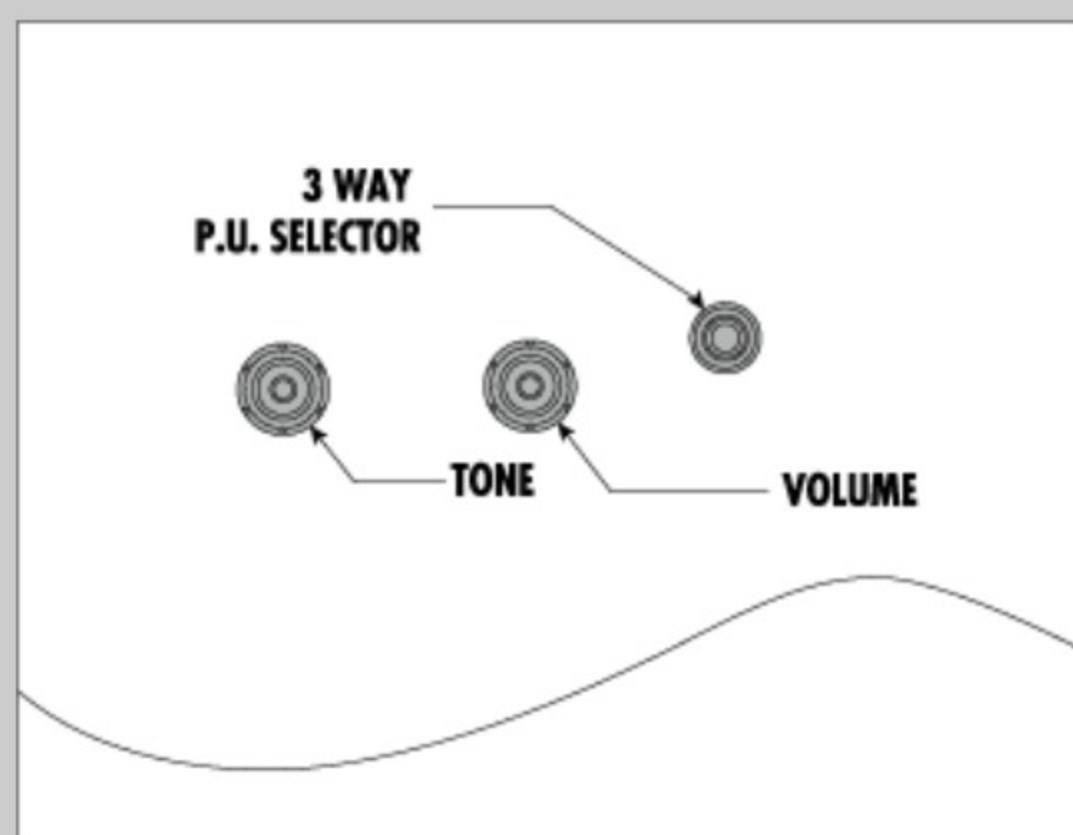

AM53

SRF : Sunburst Red Flat

COLOR VARIATION :  

SHARE :  

SPEC

SPEC

neck type	AM Artcore / Nyatoh / set-in neck
top/back/side	Sapele top / Sapele back / Sapele sides
fretboard	Bound Walnut fretboard / White dot inlay
fret	Medium frets
number of frets	22
bridge	Gibraltar Performer bridge
string space	10.5mm
tailpiece	Quik Change III tailpiece
neck pickup	Infinity R (H) neck pickup (Passive/Ceramic)
bridge pickup	Infinity R (H) bridge pickup (Passive/Ceramic)
factory tuning	1E,2B,3G,4D,5A,6E
string gauge	.010/.013/.017/.030/.042/.052
hardware color	Chrome

NECK DIMENSIONS

Scale :	628mm/24.7"
a : Width	43mm at NUT
b : Width	57mm at 22F
c : Thickness	21mm at 1F
d : Thickness	24mm at 9F
Radius :	305mmR

BODY DIMENSIONS

a : Length	17 5/8"
b : Width	14 1/2"
c : Max Depth	2 5/8"

SWITCHING SYSTEM

CONTROLS

OTHERS

Recommended Case AM100C