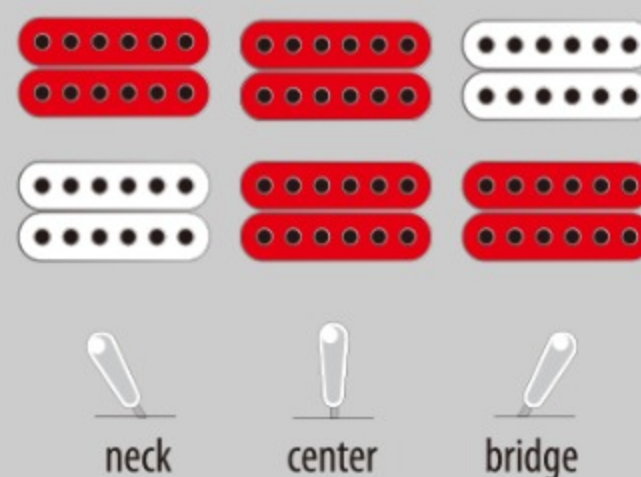

AM53

SRF : Sunburst Red Flat

COLOR VARIATION :  

SHARE :  

SPEC

SPEC

neck type	AM Artcore / Nyatoh / set-in neck
top/back/side	Sapele top / Sapele back / Sapele sides
fretboard	Bound Walnut fretboard / White dot inlay
fret	Medium frets
number of frets	22
bridge	Gibraltar Performer bridge
string space	10.5mm
tailpiece	Quik Change III tailpiece
neck pickup	Infinity R (H) neck pickup (Passive/Ceramic)
bridge pickup	Infinity R (H) bridge pickup (Passive/Ceramic)
factory tuning	1E,2B,3G,4D,5A,6E
string gauge	.010/.013/.017/.030/.042/.052
hardware color	Chrome

NECK DIMENSIONS

Scale :	628mm/24.7"
a : Width	43mm at NUT
b : Width	57mm at 22F
c : Thickness	21mm at 1F
d : Thickness	24mm at 9F
Radius :	305mmR

BODY DIMENSIONS

a : Length	17 5/8"
b : Width	14 1/2"
c : Max Depth	2 5/8"

SWITCHING SYSTEM

CONTROLS

OTHERS

Recommended Case AM100C