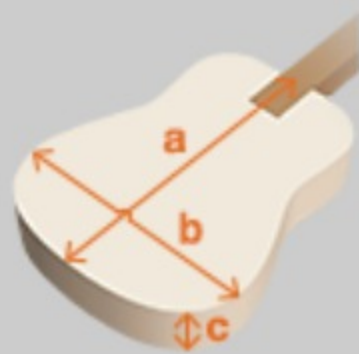

AM53

COLOR VARIATION :  

SRF : Sunburst Red Flat

SHARE :  

SPEC

SPECS

neck type	AM Artcore / Nyatoh / Set-in neck
top/back/side	Sapele top / Sapele back / Sapele sides
fretboard	Bound Walnut fretboard / White dot inlay
fret	Medium frets
number of frets	22
bridge	Gibraltar Performer bridge
string space	10.5mm
tailpiece	Quik Change III tailpiece
neck pickup	Infinity R (H) neck pickup (Passive/Ceramic)
bridge pickup	Infinity R (H) bridge pickup (Passive/Ceramic)
factory tuning	1E,2B,3G,4D,5A,6E
string gauge	.010/.013/.017/.030/.042/.052
nut	Plastic nut
hardware color	Chrome

NECK DIMENSIONS

Scale :	628mm
a : Width	43mm at NUT
b : Width	57mm at 22F
c : Thickness	21mm at 1F
d : Thickness	24mm at 9F
Radius :	305mmR

DESCRIPTION +

BODY DIMENSIONS

a : Length	17 5/8"
b : Width	14 1/2"
c : Max Depth	2 5/8"

DESCRIPTION +

SWITCHING SYSTEM

DESCRIPTION +

CONTROLS

DESCRIPTION +

OTHER FEATURES

Recommended Case	MM100C
Recommended Bag	IGB540-BK