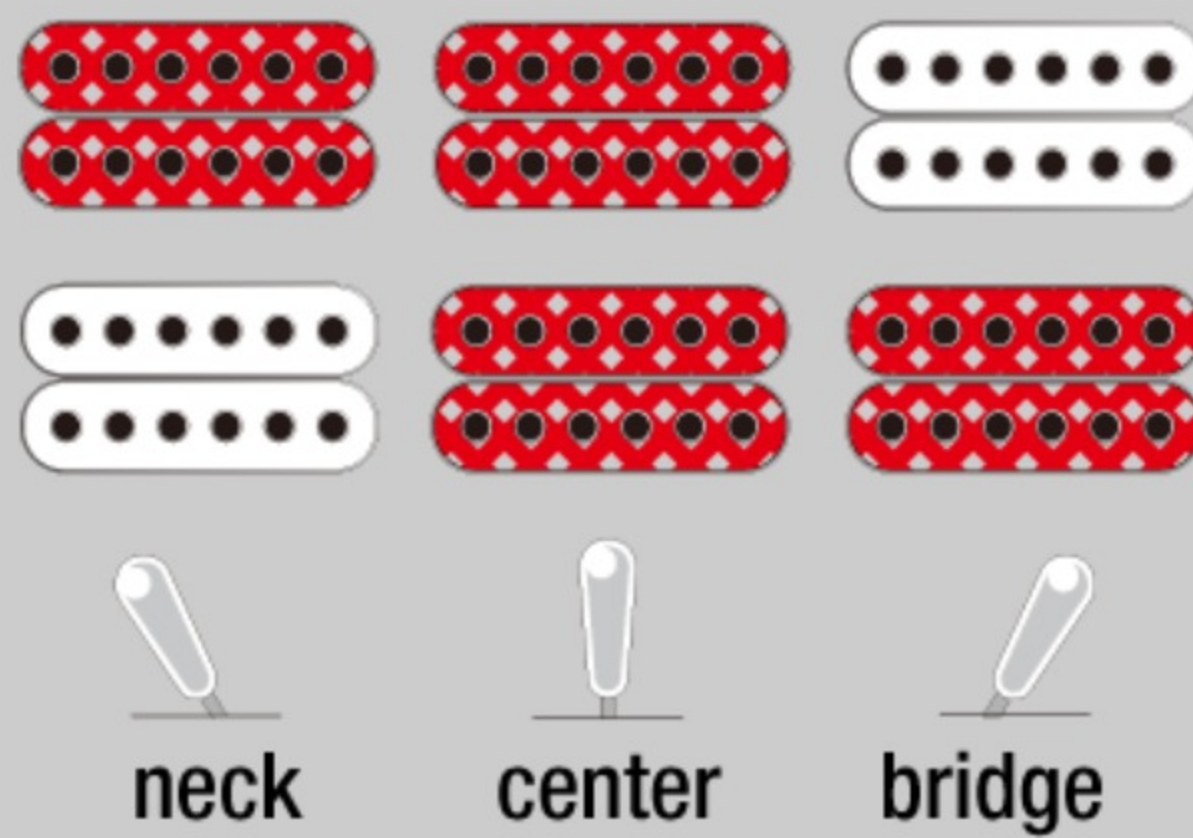

AM53

COLOR VARIATION :  

SRF : Sunburst Red Flat

SHARE :  

SPEC

SPECS

neck type	AM Artcore / Nyatoh / Set-in neck
top/back/side	Sapele top / Sapele back / Sapele sides
fretboard	Bound Walnut fretboard / White dot inlay
fret	Medium frets
number of frets	22
bridge	Gibraltar Performer bridge
string space	10.5mm
tailpiece	Quik Change III tailpiece
neck pickup	Infinity R (H) neck pickup (Passive/Ceramic)
bridge pickup	Infinity R (H) bridge pickup (Passive/Ceramic)
factory tuning	1E,2B,3G,4D,5A,6E
string gauge	.010/.013/.017/.030/.042/.052
nut	Plastic nut
hardware color	Chrome

NECK DIMENSIONS

Scale :	628mm
a : Width	43mm at NUT
b : Width	57mm at 22F
c : Thickness	21mm at 1F
d : Thickness	24mm at 9F
Radius :	305mmR

DESCRIPTION +

BODY DIMENSIONS

a : Length	17 5/8"
b : Width	14 1/2"
c : Max Depth	2 5/8"

DESCRIPTION +

SWITCHING SYSTEM

DESCRIPTION +

CONTROLS

DESCRIPTION +

OTHER FEATURES

Recommended Case	MM100C
Recommended Bag	IGB540-BK