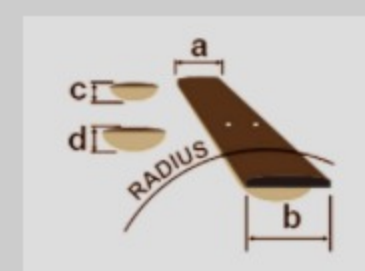

AM53

COLOR VARIATION :  

SRF : Sunburst Red Flat

SHARE :  

SPEC

SPECS

neck type	AM Artcore / Nyatoh / Set-in neck
top/back/side	Sapele top / Sapele back / Sapele sides
fretboard	Bound Walnut fretboard / White dot inlay
fret	Medium frets
number of frets	22
bridge	Gibraltar Performer bridge
string space	10.5mm
tailpiece	Quik Change III tailpiece
neck pickup	Infinity R (H) neck pickup (Passive/Ceramic)
bridge pickup	Infinity R (H) bridge pickup (Passive/Ceramic)
factory tuning	1E,2B,3G,4D,5A,6E
string gauge	.010/.013/.017/.030/.042/.052
nut	Plastic nut
hardware color	Chrome

NECK DIMENSIONS

Scale :	628mm
a : Width	43mm at NUT
b : Width	57mm at 22F
c : Thickness	21mm at 1F
d : Thickness	24mm at 9F
Radius :	305mmR

DESCRIPTION +

BODY DIMENSIONS

a : Length	17 5/8"
b : Width	14 1/2"
c : Max Depth	2 5/8"