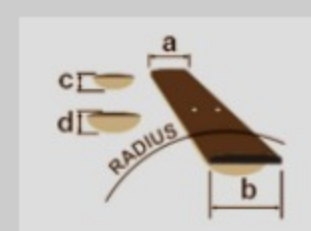

AM53

COLOR VARIATION :  

SRF : Sunburst Red Flat

SHARE :  

SPEC

SPECS

neck type	AM Artcore / Nyatoh / Set-in neck
top/back/side	Linden top / Linden back / Linden sides
fretboard	Bound Walnut fretboard / White dot inlay
fret	Medium frets
number of frets	22
bridge	Gibraltar Performer bridge
string space	10.5mm
tailpiece	Quik Change III tailpiece
neck pickup	Infinity R (H) neck pickup (Passive/Ceramic)
bridge pickup	Infinity R (H) bridge pickup (Passive/Ceramic)
factory tuning	1E,2B,3G,4D,5A,6E
string gauge	.010/.013/.017/.030/.042/.052
hardware color	Chrome

NECK DIMENSIONS

Scale :	628mm
a : Width	43mm at NUT
b : Width	57mm at 22F
c : Thickness	21mm at 1F
d : Thickness	24mm at 9F
Radius :	305mmR

DESCRIPTION +

BODY DIMENSIONS

a : Length	17 5/8"
b : Width	14 1/2"
c : Max Depth	2 5/8"