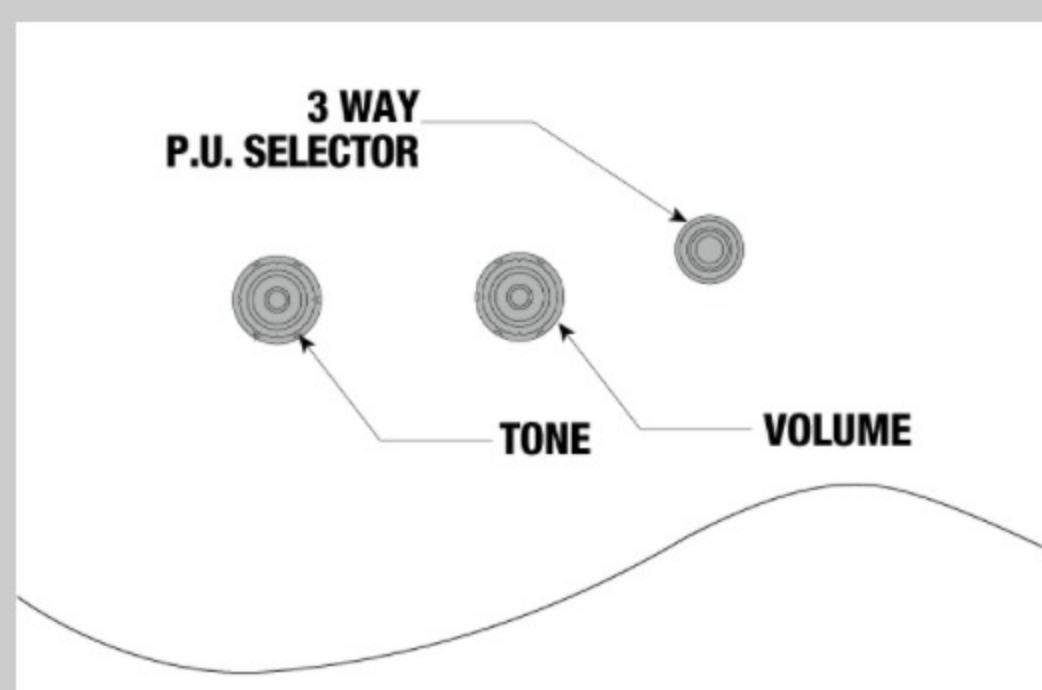

DESCRIPTION +

SWITCHING SYSTEM

 On  Off

DESCRIPTION +

CONTROLS

DESCRIPTION +

OTHER FEATURES

Recommended	MM100C
Case	
Recommended Bag	IGB540-BK