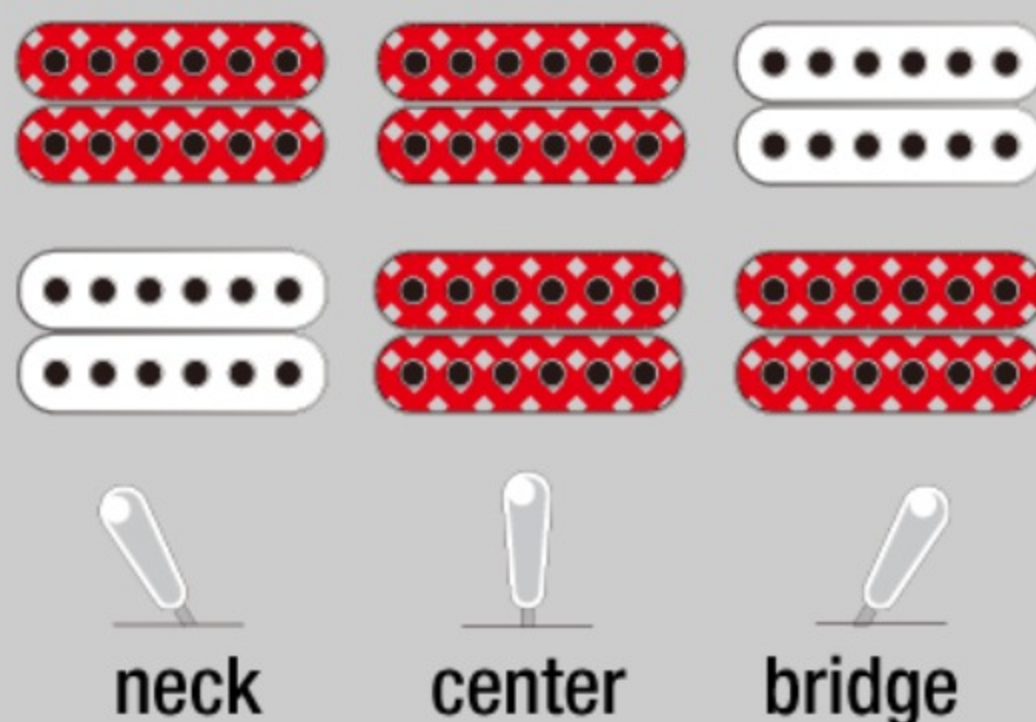

AM53

COLOR VARIATION :  

SRF : Sunburst Red Flat

SHARE :  

SPEC

SPECS

neck type	AM Artcore / Nyatoh / Set-in neck
top/back/side	Linden top / Linden back / Linden sides
fretboard	Bound Walnut fretboard / White dot inlay
fret	Medium frets
number of frets	22
bridge	Gibraltar Performer bridge
string space	10.5mm
tailpiece	Quik Change III tailpiece
neck pickup	Infinity R (H) neck pickup (Passive/Ceramic)
bridge pickup	Infinity R (H) bridge pickup (Passive/Ceramic)
factory tuning	1E,2B,3G,4D,5A,6E
string gauge	.010/.013/.017/.030/.042/.052
hardware color	Chrome

NECK DIMENSIONS

Scale :	628mm
a : Width	43mm at NUT
b : Width	57mm at 22F
c : Thickness	21mm at 1F
d : Thickness	24mm at 9F
Radius :	305mmR

DESCRIPTION +

BODY DIMENSIONS

a : Length	17 5/8"
b : Width	14 1/2"
c : Max Depth	2 5/8"

DESCRIPTION +

SWITCHING SYSTEM

 On  Off

DESCRIPTION +

CONTROLS

DESCRIPTION +

OTHER FEATURES

Recommended	MM100C
Case	
Recommended Bag	IGB540-BK