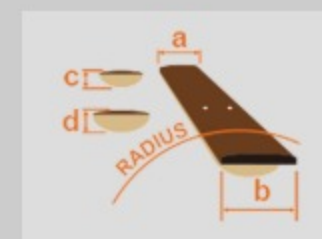

NECK DIMENSIONS

Scale :	628mm/24.7"
a : Width	43mm at NUT
b : Width	57mm at 22F
c : Thickness	21mm1
d : Thickness	24mm at 9F
Radius :	305mm