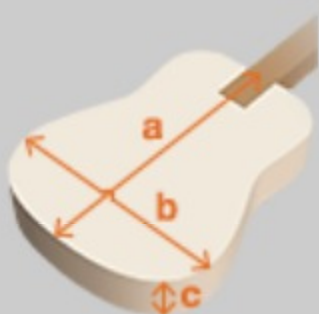

# AM73B

TF : Tobacco Flat

COLOR VARIATION :

SHARE : [f](#) [t](#)

## SPEC

### SPEC

neck type	Artcore AM / Mahogany / set-in neck
top/back/side	Maple top / Maple back / Maple sides
fretboard	Bound Laurel / White dot inlay
fret	Medium frets
bridge	ART-1 bridge
tailpiece	Quik Change III tailpiece
neck pickup	Infinity R (H) neck pickup (Passive/Ceramic)
bridge pickup	Infinity R (H) bridge pickup (Passive/Ceramic)
factory tuning	1E, 2B, 3G, 4D, 5A, 6E
string gauge	.010/.013/.017/.030/.042/.052
hardware color	Chrome

### BODY DIMENSIONS

a : Length	17 5/8"
b : Width	14 1/2"
c : Max Depth	2 5/8"