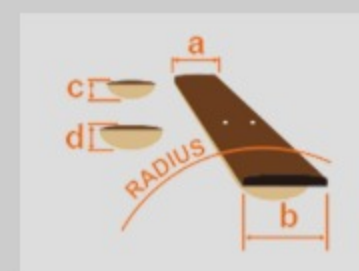

AM73B 03

TF : Tobacco Flat

COLOR VARIATION :

SHARE :  

SPEC

SPEC

neck type	AM Artcore / Nyatoh / Set-in neck
top/back/side	Linden top / Linden back / Linden sides
fretboard	Bound Laurel fretboard / White dot inlay
fret	Medium frets
number of frets	22
bridge	ART-1 bridge
string space	10.4mm
tailpiece	Quik Change III
neck pickup	Infinity R (H) neck pickup (Passive/Ceramic)
bridge pickup	Infinity R (H) bridge pickup (Passive/Ceramic)
factory tuning	1E,2B,3G,4D,5A,6E
string gauge	.010/.013/.017/.030/.042/.052
nut	Plastic
hardware color	Chrome

NECK DIMENSIONS

Scale :	628mm/24.7"
a : Width	43mm at NUT
b : Width	57mm at 22F
c : Thickness	21mm at 1F
d : Thickness	24mm at 9F
Radius :	305mmR

BODY DIMENSIONS

a : Length	17 5/8"
b : Width	14 1/2"
c : Max Depth	2 5/8"