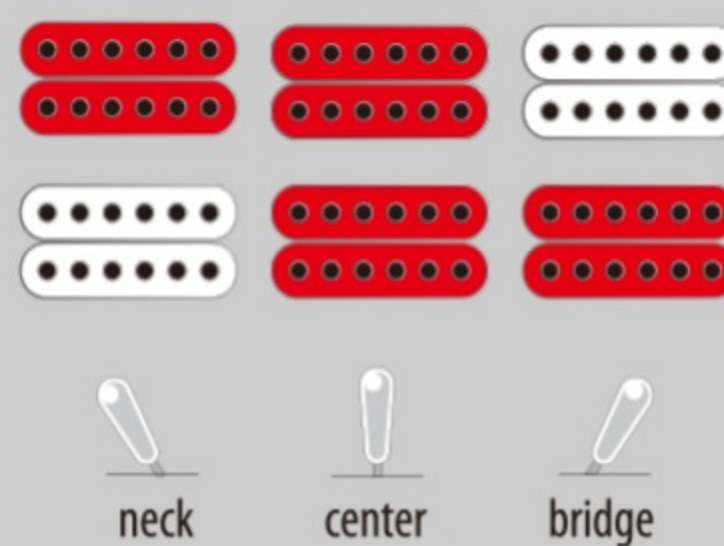

AM73B 03

TF : Tobacco Flat

COLOR VARIATION :

SHARE :  

SPEC

SPEC

neck type	AM Artcore / Nyatoh / Set-in neck
top/back/side	Linden top / Linden back / Linden sides
fretboard	Bound Laurel fretboard / White dot inlay
fret	Medium frets
number of frets	22
bridge	ART-1 bridge
string space	10.4mm
tailpiece	Quik Change III
neck pickup	Infinity R (H) neck pickup (Passive/Ceramic)
bridge pickup	Infinity R (H) bridge pickup (Passive/Ceramic)
factory tuning	1E,2B,3G,4D,5A,6E
string gauge	.010/.013/.017/.030/.042/.052
nut	Plastic
hardware color	Chrome

NECK DIMENSIONS

Scale :	628mm/24.7"
a : Width	43mm at NUT
b : Width	57mm at 22F
c : Thickness	21mm at 1F
d : Thickness	24mm at 9F
Radius :	305mmR

BODY DIMENSIONS

a : Length	17 5/8"
b : Width	14 1/2"
c : Max Depth	2 5/8"

SWITCHING SYSTEM

CONTROLS

OTHERS

Recommended Case AM100C