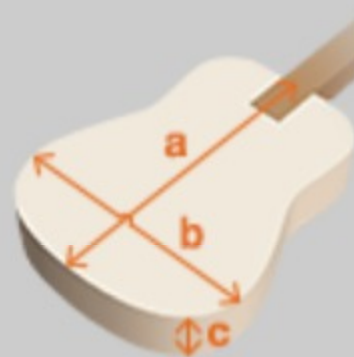

AM73B 03

TF : Tobacco Flat

COLOR VARIATION :

SHARE :  

SPEC

SPEC

neck type	AM Artcore / Nyatoh / Set-in neck
top/back/side	Linden top / Linden back / Linden sides
fretboard	Bound Laurel fretboard / White dot inlay
fret	Medium frets
number of frets	22
bridge	ART-1 bridge
string space	10.4mm
tailpiece	Quik Change III
neck pickup	Infinity R (H) neck pickup (Passive/Ceramic)
bridge pickup	Infinity R (H) bridge pickup (Passive/Ceramic)
factory tuning	1E,2B,3G,4D,5A,6E
string gauge	.010/.013/.017/.030/.042/.052
nut	Plastic
hardware color	Chrome

NECK DIMENSIONS

Scale :	628mm/24.7"
a : Width	43mm at NUT
b : Width	57mm at 22F
c : Thickness	21mm at 1F
d : Thickness	24mm at 9F
Radius :	305mmR

BODY DIMENSIONS

a : Length	17 5/8"
b : Width	14 1/2"
c : Max Depth	2 5/8"