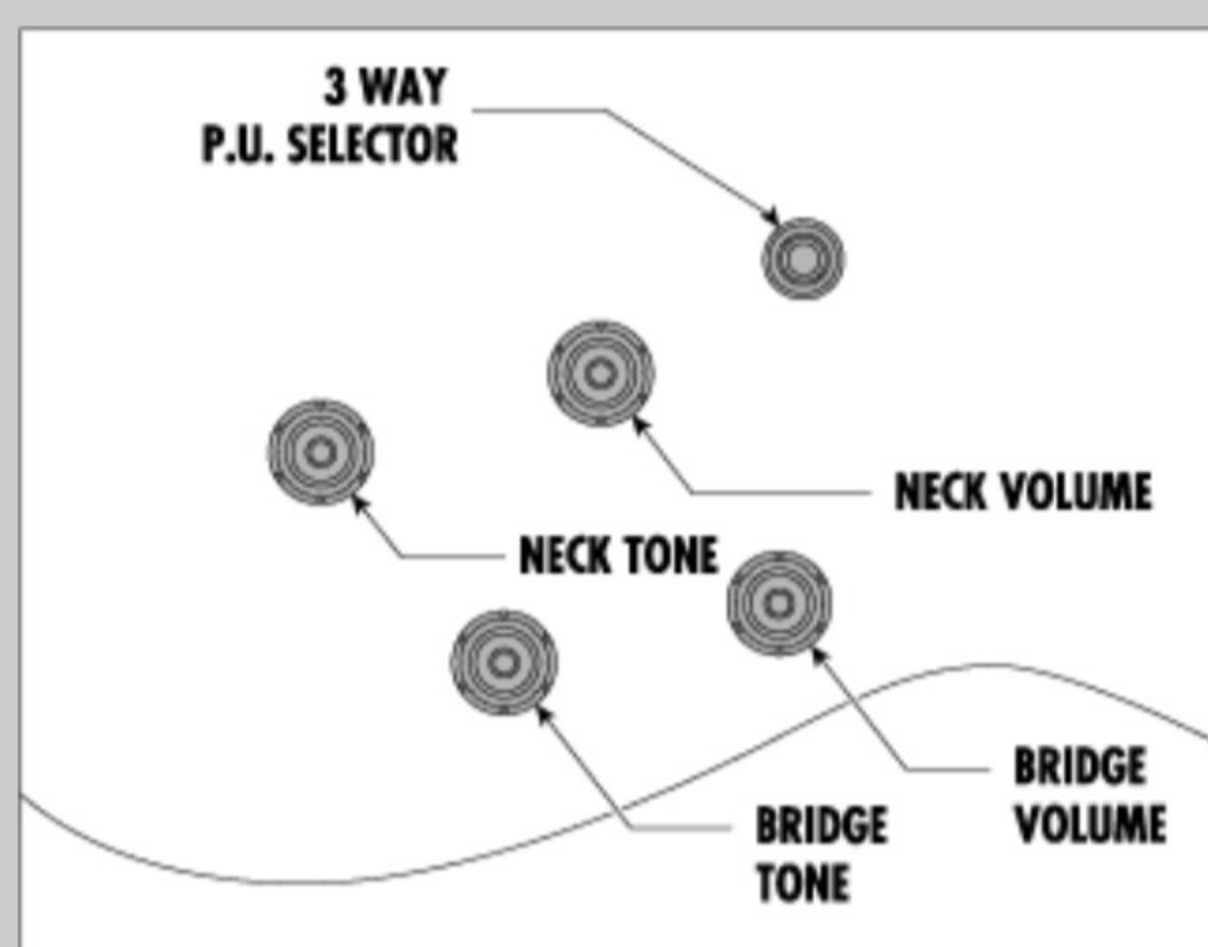

AM73B 03

TF : Tobacco Flat

COLOR VARIATION :

SHARE :  

SPEC

SPEC

neck type	AM Artcore / Nyatoh / Set-in neck
top/back/side	Linden top / Linden back / Linden sides
fretboard	Bound Laurel fretboard / White dot inlay
fret	Medium frets
number of frets	22
bridge	ART-1 bridge
string space	10.4mm
tailpiece	Quik Change III
neck pickup	Infinity R (H) neck pickup (Passive/Ceramic)
bridge pickup	Infinity R (H) bridge pickup (Passive/Ceramic)
factory tuning	1E,2B,3G,4D,5A,6E
string gauge	.010/.013/.017/.030/.042/.052
nut	Plastic
hardware color	Chrome

NECK DIMENSIONS

Scale :	628mm/24.7"
a : Width	43mm at NUT
b : Width	57mm at 22F
c : Thickness	21mm at 1F
d : Thickness	24mm at 9F
Radius :	305mmR

BODY DIMENSIONS

a : Length	17 5/8"
b : Width	14 1/2"
c : Max Depth	2 5/8"

SWITCHING SYSTEM

CONTROLS

OTHERS

Recommended Case AM100C