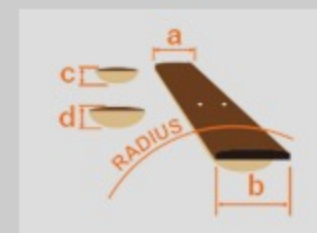

AM73B

TF : Tobacco Flat

COLOR VARIATION :

SHARE :  

SPEC

SPEC

neck type	AM Artcore / Nyatoh / set-in neck
top/back/side	Linden top / Linden back / Linden sides
fretboard	Bound Walnut fretboard / White dot inlay
fret	Medium frets
number of frets	22
bridge	Gibraltar Performer bridge
string space	10.5mm
tailpiece	Quik Change III tailpiece
neck pickup	Infinity R (H) neck pickup (Passive/Ceramic)
bridge pickup	Infinity R (H) bridge pickup (Passive/Ceramic)
factory tuning	1E,2B,3G,4D,5A,6E
string gauge	.010/.013/.017/.030/.042/.052
hardware color	Chrome

NECK DIMENSIONS

Scale :	628mm/24.7"
a : Width	43mm at NUT
b : Width	57mm at 22F
c : Thickness	21mm at 1F
d : Thickness	24mm at 9F
Radius :	305mmR

BODY DIMENSIONS

a : Length	17 5/8"
b : Width	14 1/2"
c : Max Depth	2 5/8"