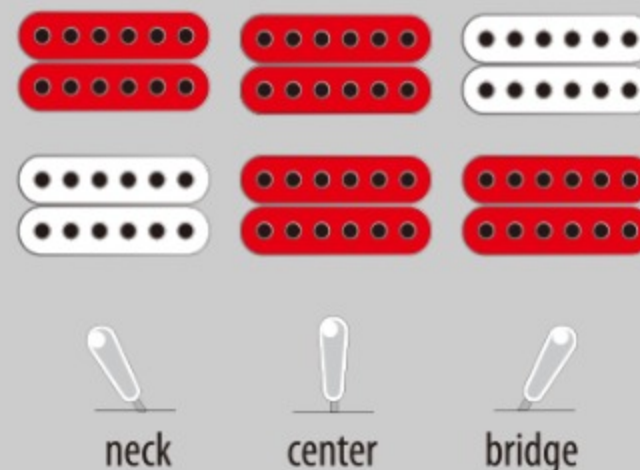

AM73B

TF : Tobacco Flat

COLOR VARIATION :

SHARE :  

SPEC

SPEC

neck type	AM Artcore / Nyatoh / set-in neck
top/back/side	Linden top / Linden back / Linden sides
fretboard	Bound Walnut fretboard / White dot inlay
fret	Medium frets
number of frets	22
bridge	Gibraltar Performer bridge
string space	10.5mm
tailpiece	Quik Change III tailpiece
neck pickup	Infinity R (H) neck pickup (Passive/Ceramic)
bridge pickup	Infinity R (H) bridge pickup (Passive/Ceramic)
factory tuning	1E,2B,3G,4D,5A,6E
string gauge	.010/.013/.017/.030/.042/.052
hardware color	Chrome

NECK DIMENSIONS

Scale :	628mm/24.7"
a : Width	43mm at NUT
b : Width	57mm at 22F
c : Thickness	21mm at 1F
d : Thickness	24mm at 9F
Radius :	305mmR

BODY DIMENSIONS

a : Length	17 5/8"
b : Width	14 1/2"
c : Max Depth	2 5/8"

SWITCHING SYSTEM

CONTROLS

OTHERS

Recommended Case	AM100C
------------------	--------