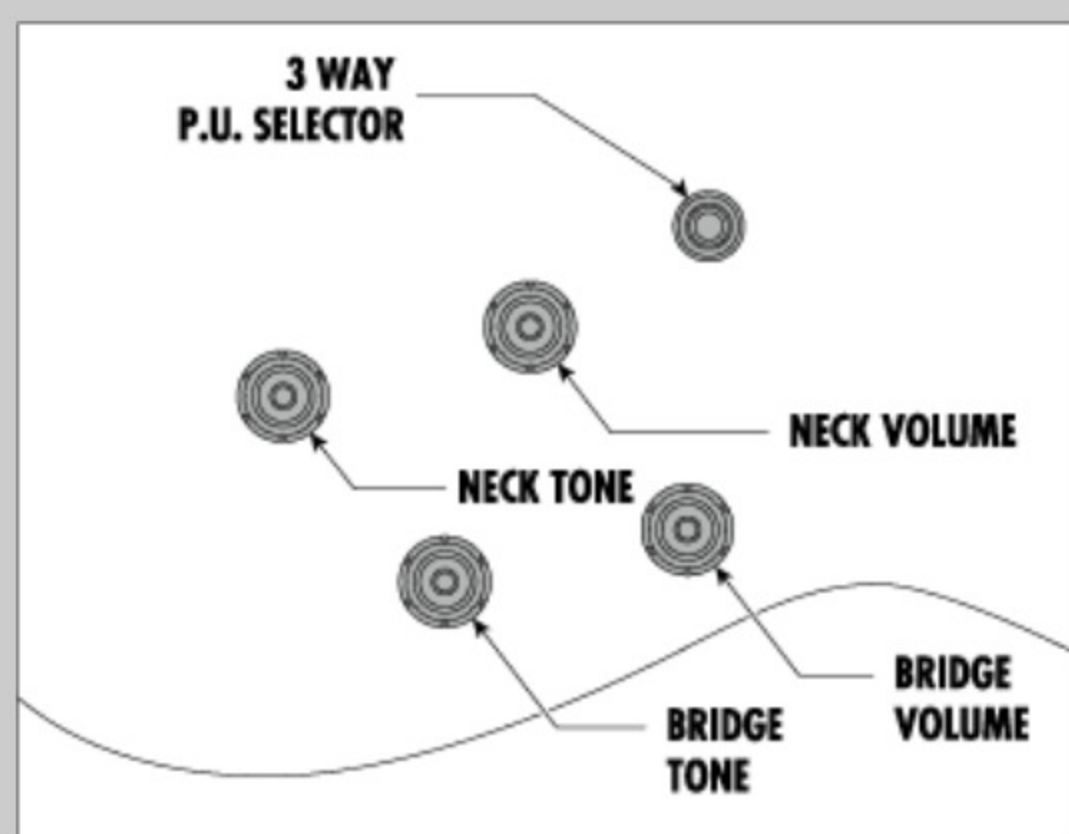

AM73B

TF : Tobacco Flat

COLOR VARIATION :

SHARE :  

SPEC

SPEC

neck type	AM Artcore / Nyatoh / set-in neck
top/back/side	Linden top / Linden back / Linden sides
fretboard	Bound Walnut fretboard / White dot inlay
fret	Medium frets
number of frets	22
bridge	Gibraltar Performer bridge
string space	10.5mm
tailpiece	Quik Change III tailpiece
neck pickup	Infinity R (H) neck pickup (Passive/Ceramic)
bridge pickup	Infinity R (H) bridge pickup (Passive/Ceramic)
factory tuning	1E,2B,3G,4D,5A,6E
string gauge	.010/.013/.017/.030/.042/.052
hardware color	Chrome

NECK DIMENSIONS

Scale :	628mm/24.7"
a : Width	43mm at NUT
b : Width	57mm at 22F
c : Thickness	21mm at 1F
d : Thickness	24mm at 9F
Radius :	305mmR

BODY DIMENSIONS

a : Length	17 5/8"
b : Width	14 1/2"
c : Max Depth	2 5/8"

SWITCHING SYSTEM

CONTROLS

OTHERS

Recommended Case	AM100C
------------------	--------