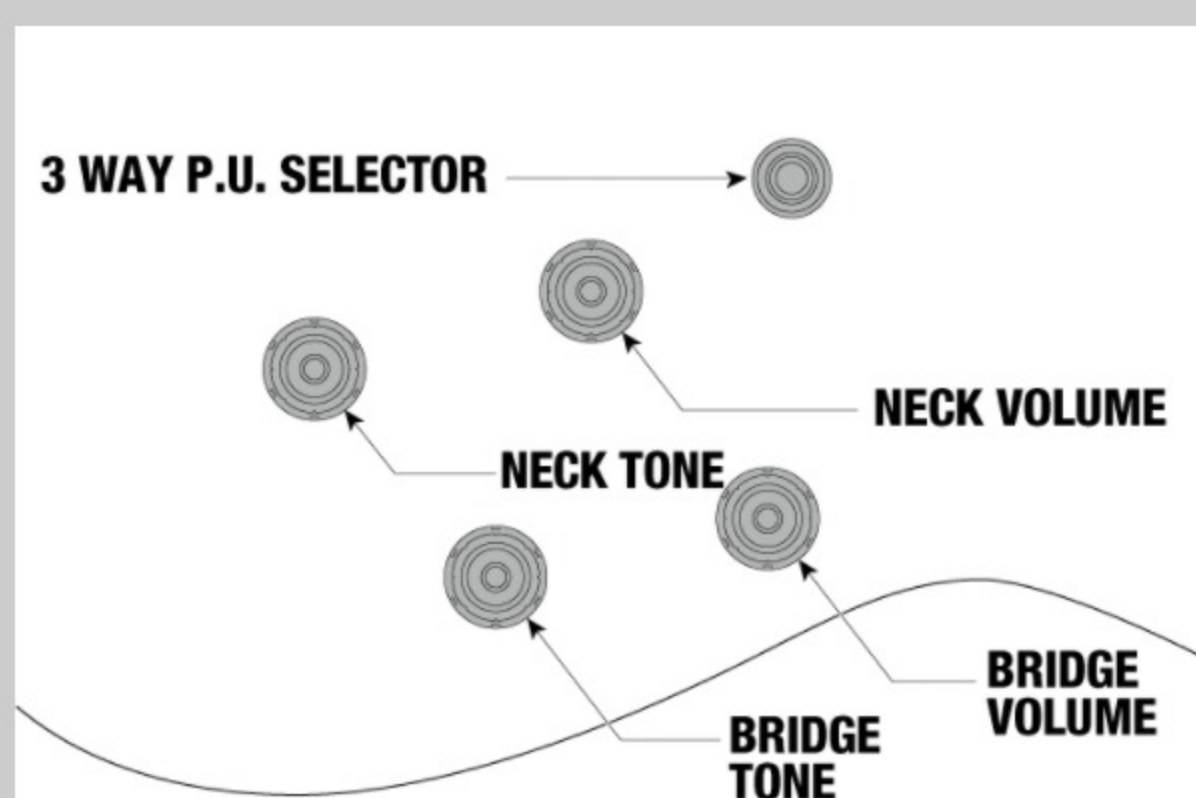

AM73B

COLOR VARIATION : 

TF : Tobacco Flat

SHARE :  

SPEC

SPECS

neck type	AM Artcore / Nyatoh / Set-in neck
top/back/side	Linden top / Linden back / Linden sides
fretboard	Bound Walnut fretboard / White dot inlay
fret	Medium frets
number of frets	22
bridge	Gibraltar Performer bridge
string space	10.5mm
tailpiece	Quik Change III tailpiece
neck pickup	Infinity R (H) neck pickup (Passive/Ceramic)
bridge pickup	Infinity R (H) bridge pickup (Passive/Ceramic)
factory tuning	1E,2B,3G,4D,5A,6E
string gauge	.010/.013/.017/.030/.042/.052
nut	Plastic nut
hardware color	Chrome

NECK DIMENSIONS

Scale :	628mm
a : Width	43mm at NUT
b : Width	57mm at 22F
c : Thickness	21mm at 1F
d : Thickness	24mm at 9F
Radius :	305mmR

DESCRIPTION +

BODY DIMENSIONS

a : Length	17 5/8"
b : Width	14 1/2"
c : Max Depth	2 5/8"

DESCRIPTION +

SWITCHING SYSTEM

DESCRIPTION +

CONTROLS

DESCRIPTION +

OTHER FEATURES

Recommended	AM100C
Case	