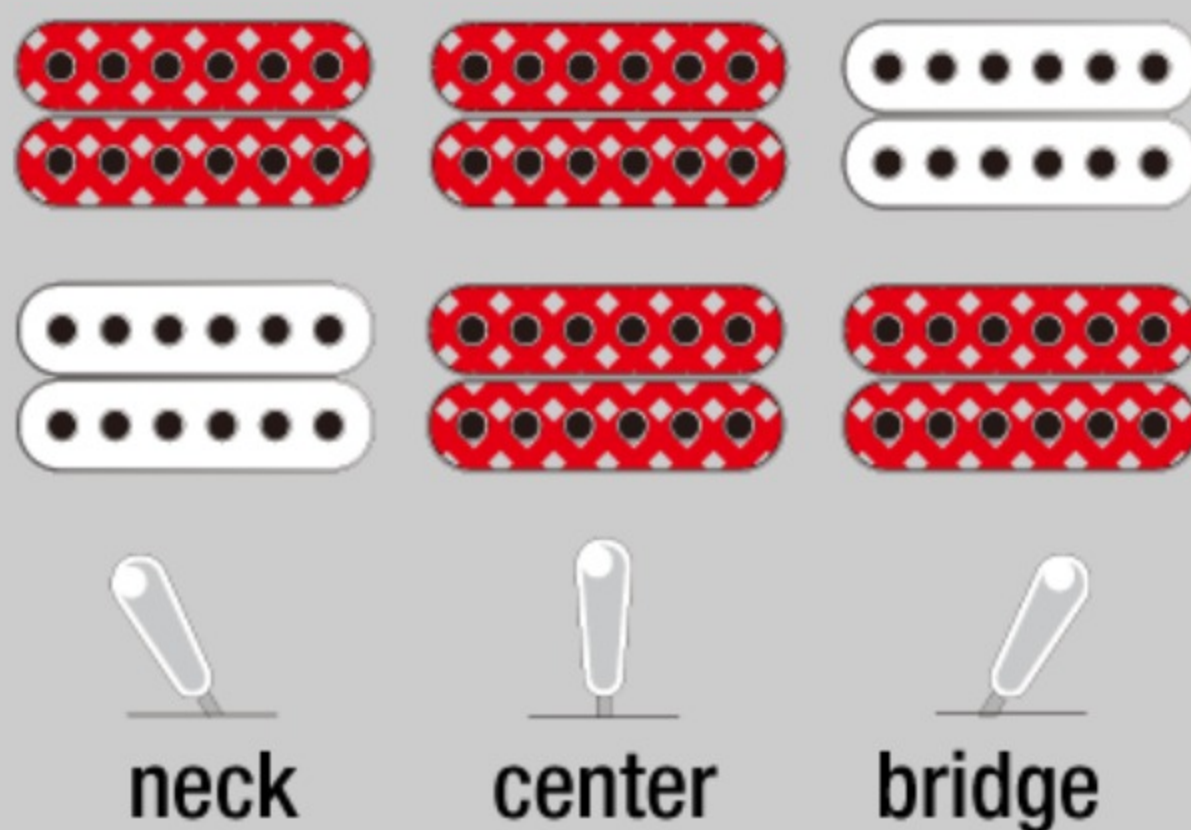

AM73B

COLOR VARIATION : 

TF : Tobacco Flat

SHARE :  

SPEC

SPECS

neck type	AM Artcore / Nyatoh / Set-in neck
top/back/side	Linden top / Linden back / Linden sides
fretboard	Bound Walnut fretboard / White dot inlay
fret	Medium frets
number of frets	22
bridge	Gibraltar Performer bridge
string space	10.5mm
tailpiece	Quik Change III tailpiece
neck pickup	Infinity R (H) neck pickup (Passive/Ceramic)
bridge pickup	Infinity R (H) bridge pickup (Passive/Ceramic)
factory tuning	1E,2B,3G,4D,5A,6E
string gauge	.010/.013/.017/.030/.042/.052
nut	Plastic nut
hardware color	Chrome

NECK DIMENSIONS

Scale :	628mm
a : Width	43mm at NUT
b : Width	57mm at 22F
c : Thickness	21mm at 1F
d : Thickness	24mm at 9F
Radius :	305mmR

DESCRIPTION +

BODY DIMENSIONS

a : Length	17 5/8"
b : Width	14 1/2"
c : Max Depth	2 5/8"

DESCRIPTION +

SWITCHING SYSTEM

DESCRIPTION +

CONTROLS

DESCRIPTION +

OTHER FEATURES

Recommended	AM100C
Case	