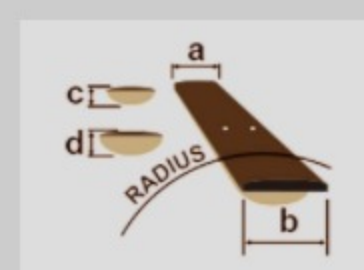

AM73B

COLOR VARIATION : 

TF : Tobacco Flat

SHARE :  

SPEC

SPECS

neck type	AM Artcore / Nyatoh / Set-in neck
top/back/side	Linden top / Linden back / Linden sides
fretboard	Bound Walnut fretboard / White dot inlay
fret	Medium frets
number of frets	22
bridge	Gibraltar Performer bridge
string space	10.5mm
tailpiece	Quik Change III tailpiece
neck pickup	Infinity R (H) neck pickup (Passive/Ceramic)
bridge pickup	Infinity R (H) bridge pickup (Passive/Ceramic)
factory tuning	1E,2B,3G,4D,5A,6E
string gauge	.010/.013/.017/.030/.042/.052
nut	Plastic nut
hardware color	Chrome

NECK DIMENSIONS

Scale :	628mm
a : Width	43mm at NUT
b : Width	57mm at 22F
c : Thickness	21mm at 1F
d : Thickness	24mm at 9F
Radius :	305mmR

DESCRIPTION +

BODY DIMENSIONS

a : Length	17 5/8"
b : Width	14 1/2"
c : Max Depth	2 5/8"