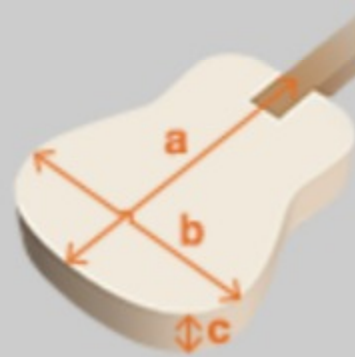

## SPEC

### SPEC

neck type	AM Expressionist / 3pc Nyatoh/Maple / Set-in neck
top/back/side	Macassar Ebony top / Macassar Ebony back / Macassar Ebony sides
fretboard	Bound Ebony fretboard / Acrylic block inlay
fret	Medium frets
number of frets	22
bridge	ART-1 bridge
string space	10.4mm
tailpiece	Quik Change III
neck pickup	Super 58 (H) neck pickup (Passive/Alnico)
bridge pickup	Super 58 (H) bridge pickup (Passive/Alnico)
factory tuning	1E,2B,3G,4D,5A,6E
string gauge	.010/.013/.017/.030/.042/.052
nut	Plastic
hardware color	Gold

### NECK DIMENSIONS

Scale :	628mm/24.7"
a : Width	43mm at NUT
b : Width	57mm at 22F
c : Thickness	21mm at 1F
d : Thickness	24mm at 9F
Radius :	305mmR

### BODY DIMENSIONS

a : Length	17 5/8"
b : Width	14 1/2"
c : Max Depth	2 5/8"