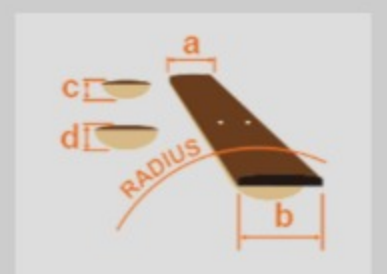

### SPEC

neck type	AM Expressionist / 3pc Nyatoh/Maple / Set-in neck
top/back/side	Macassar Ebony top / Macassar Ebony back / Macassar Ebony sides
fretboard	Bound Ebony fretboard / Acrylic block inlay
fret	Medium frets
number of frets	22
bridge	ART-1 bridge
string space	10.4mm
tailpiece	Quik Change III
neck pickup	Super 58 (H) neck pickup (Passive/Alnico)
bridge pickup	Super 58 (H) bridge pickup (Passive/Alnico)
factory tuning	1E,2B,3G,4D,5A,6E
string gauge	.010/.013/.017/.030/.042/.052
nut	Plastic
hardware color	Gold

### NECK DIMENSIONS

Scale :	628mm/24.7"
a : Width	43mm at NUT
b : Width	57mm at 22F
c : Thickness	21mm at 1F
d : Thickness	24mm at 9F
Radius :	305mmR

### BODY DIMENSIONS

a : Length	17 5/8"
b : Width	14 1/2"
c : Max Depth	2 5/8"