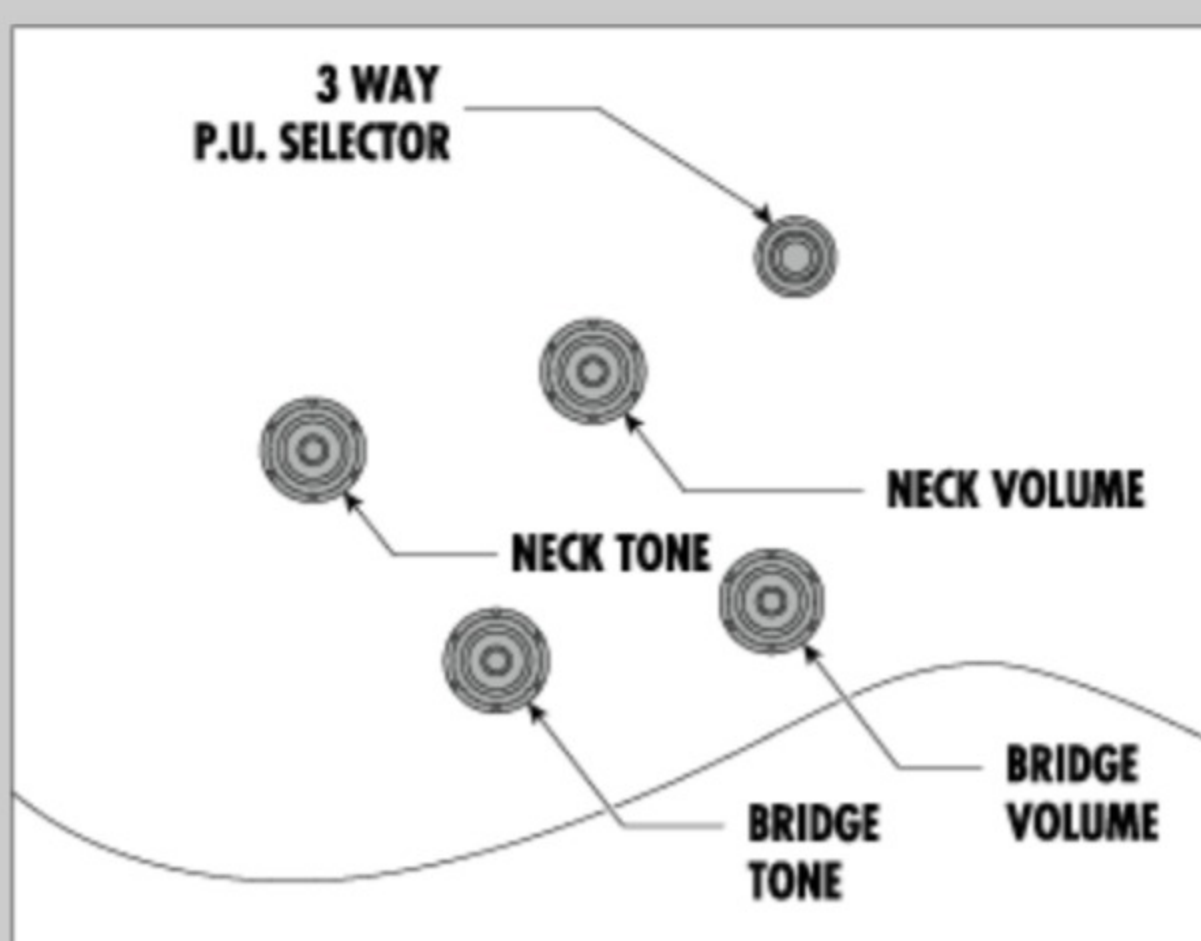

CONTROLS

OTHERS

Recommended Case AM100C