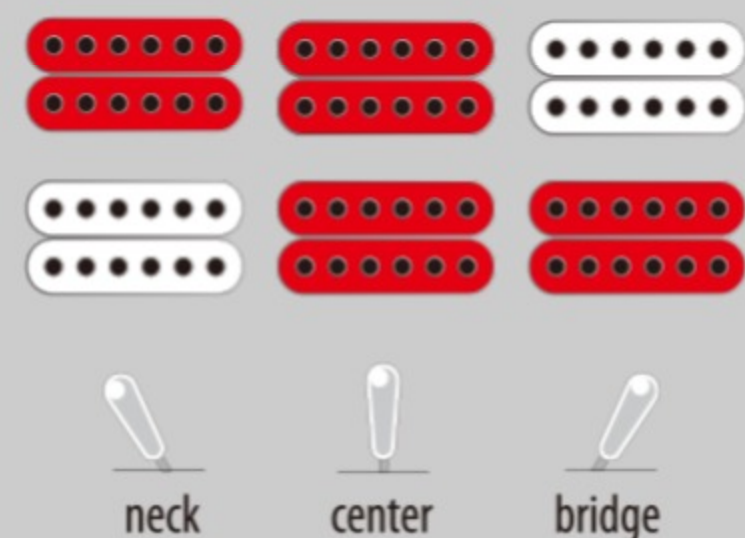

### SPEC

neck type	AM Expressionist / 3pc Nyatoh/Maple / Set-in neck
top/back/side	Macassar Ebony top / Macassar Ebony back / Macassar Ebony sides
fretboard	Bound Ebony fretboard / Acrylic block inlay
fret	Medium frets
number of frets	22
bridge	ART-1 bridge
string space	10.4mm
tailpiece	Quik Change III
neck pickup	Super 58 (H) neck pickup (Passive/Alnico)
bridge pickup	Super 58 (H) bridge pickup (Passive/Alnico)
factory tuning	1E,2B,3G,4D,5A,6E
string gauge	.010/.013/.017/.030/.042/.052
nut	Plastic
hardware color	Gold

### NECK DIMENSIONS

Scale :	628mm/24.7"
a : Width	43mm at NUT
b : Width	57mm at 22F
c : Thickness	21mm at 1F
d : Thickness	24mm at 9F
Radius :	305mmR

### BODY DIMENSIONS

a : Length	17 5/8"
b : Width	14 1/2"
c : Max Depth	2 5/8"

### SWITCHING SYSTEM