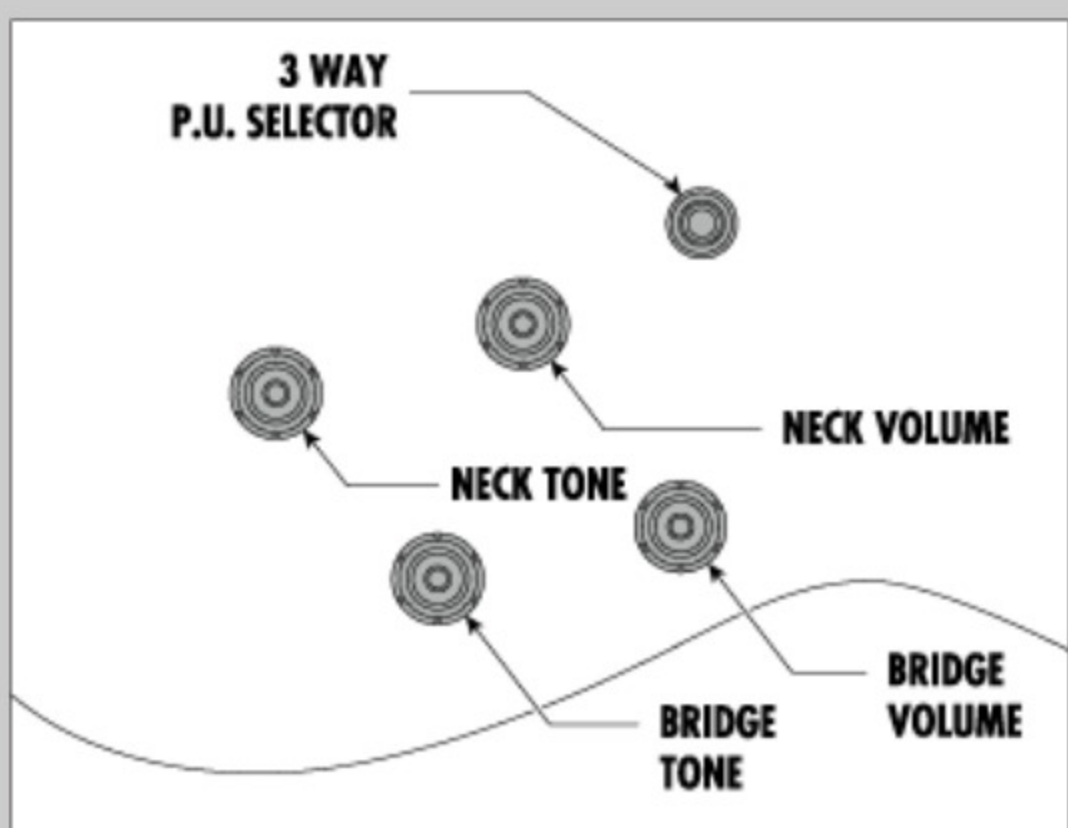

CONTROLS

OTHERS

Recommended Case AM100C