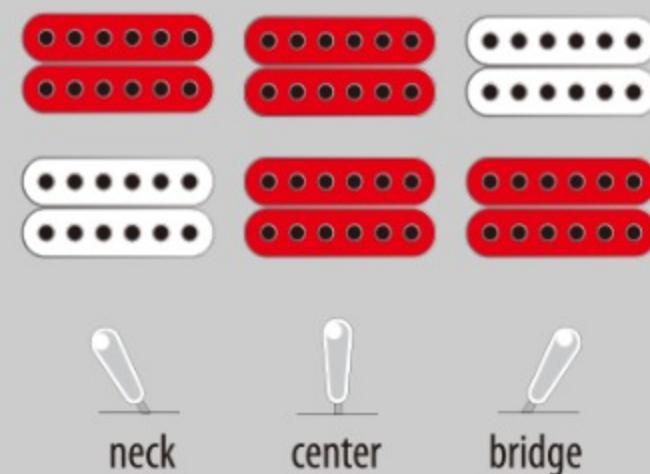

### SPEC

neck type	AM Expressionist / 3pc Nyatoh/Maple / set-in neck
top/back/side	Macassar Ebony top / Macassar Ebony back / Macassar Ebony sides
fretboard	Bound Ebony fretboard / Acrylic block inlay
fret	Medium frets
number of frets	22
bridge	Gibraltar Performer bridge
string space	10.5mm
tailpiece	Quik Change III tailpiece
neck pickup	Super 58 (H) neck pickup (Passive/Alnico)
bridge pickup	Super 58 (H) bridge pickup (Passive/Alnico)
factory tuning	1E,2B,3G,4D,5A,6E
string gauge	.010/.013/.017/.030/.042/.052
hardware color	Gold

### NECK DIMENSIONS

Scale :	628mm/24.7"
a : Width	43mm at NUT
b : Width	57mm at 22F
c : Thickness	21mm at 1F
d : Thickness	24mm at 9F
Radius :	305mmR

### BODY DIMENSIONS

a : Length	17 5/8"
b : Width	14 1/2"
c : Max Depth	2 5/8"

### SWITCHING SYSTEM