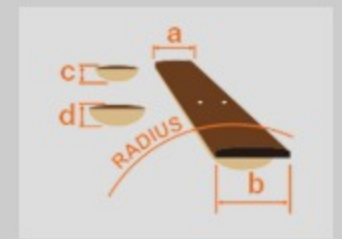

### SPEC

neck type	AM Expressionist / 3pc Nyatoh/Maple / set-in neck
top/back/side	Macassar Ebony top / Macassar Ebony back / Macassar Ebony sides
fretboard	Bound Ebony fretboard / Acrylic block inlay
fret	Medium frets
number of frets	22
bridge	Gibraltar Performer bridge
string space	10.5mm
tailpiece	Quik Change III tailpiece
neck pickup	Super 58 (H) neck pickup (Passive/Alnico)
bridge pickup	Super 58 (H) bridge pickup (Passive/Alnico)
factory tuning	1E,2B,3G,4D,5A,6E
string gauge	.010/.013/.017/.030/.042/.052
hardware color	Gold

### NECK DIMENSIONS

Scale :	628mm/24.7"
a : Width	43mm at NUT
b : Width	57mm at 22F
c : Thickness	21mm at 1F
d : Thickness	24mm at 9F
Radius :	305mmR

### BODY DIMENSIONS

a : Length	17 5/8"
b : Width	14 1/2"
c : Max Depth	2 5/8"