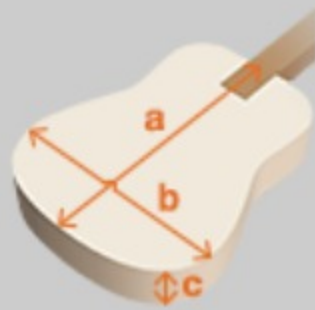

### SPEC

neck type	AM Expressionist / 3pc Nyatoh/Maple / set-in neck
top/back/side	Macassar Ebony top / Macassar Ebony back / Macassar Ebony sides
fretboard	Bound Ebony fretboard / Acrylic block inlay
fret	Medium frets
number of frets	22
bridge	Gibraltar Performer bridge
string space	10.5mm
tailpiece	Quik Change III tailpiece
neck pickup	Super 58 (H) neck pickup (Passive/Alnico)
bridge pickup	Super 58 (H) bridge pickup (Passive/Alnico)
factory tuning	1E,2B,3G,4D,5A,6E
string gauge	.010/.013/.017/.030/.042/.052
hardware color	Gold

### NECK DIMENSIONS

Scale :	628mm/24.7"
a : Width	43mm at NUT
b : Width	57mm at 22F
c : Thickness	21mm at 1F
d : Thickness	24mm at 9F
Radius :	305mmR

### BODY DIMENSIONS

a : Length	17 5/8"
b : Width	14 1/2"
c : Max Depth	2 5/8"