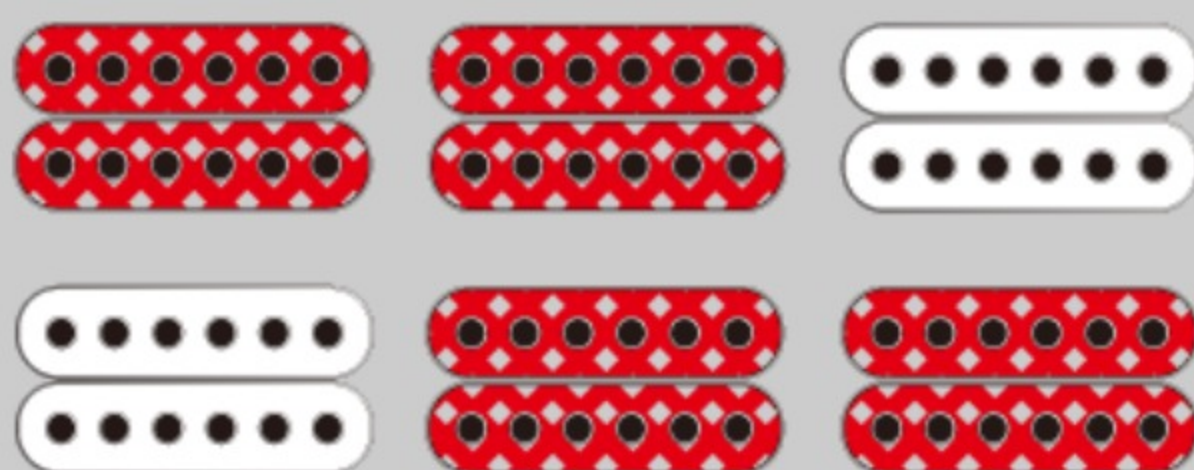

AM93ME

COLOR VARIATION :  NT : Natural

SHARE :  

SPEC

SPECS

neck type	AM Expressionist / 3pc Nyatoh/Maple / Set-in neck
top/back/side	Macassar Ebony top / Macassar Ebony back / Macassar Ebony sides
fretboard	Bound Macassar Ebony fretboard / Acrylic block inlay
fret	Medium frets
number of frets	22
bridge	Gibraltar Performer bridge
string space	10.5mm
tailpiece	Quik Change III tailpiece
neck pickup	Super 58 (H) neck pickup (Passive/Alnico)
bridge pickup	Super 58 (H) bridge pickup (Passive/Alnico)
factory tuning	1E,2B,3G,4D,5A,6E
string gauge	.010/.013/.017/.030/.042/.052
nut	Plastic nut
hardware color	Gold

NECK DIMENSIONS

Scale :	628mm
a : Width	43mm at NUT
b : Width	57mm at 22F
c : Thickness	21mm at 1F
d : Thickness	24mm at 9F
Radius :	305mmR

DESCRIPTION +

BODY DIMENSIONS

a : Length	17 5/8"
b : Width	14 1/2"
c : Max Depth	2 5/8"

DESCRIPTION +

SWITCHING SYSTEM

DESCRIPTION +

CONTROLS

DESCRIPTION +

OTHER FEATURES

Recommended Case	MM100C
Recommended Bag	IGB540-BK