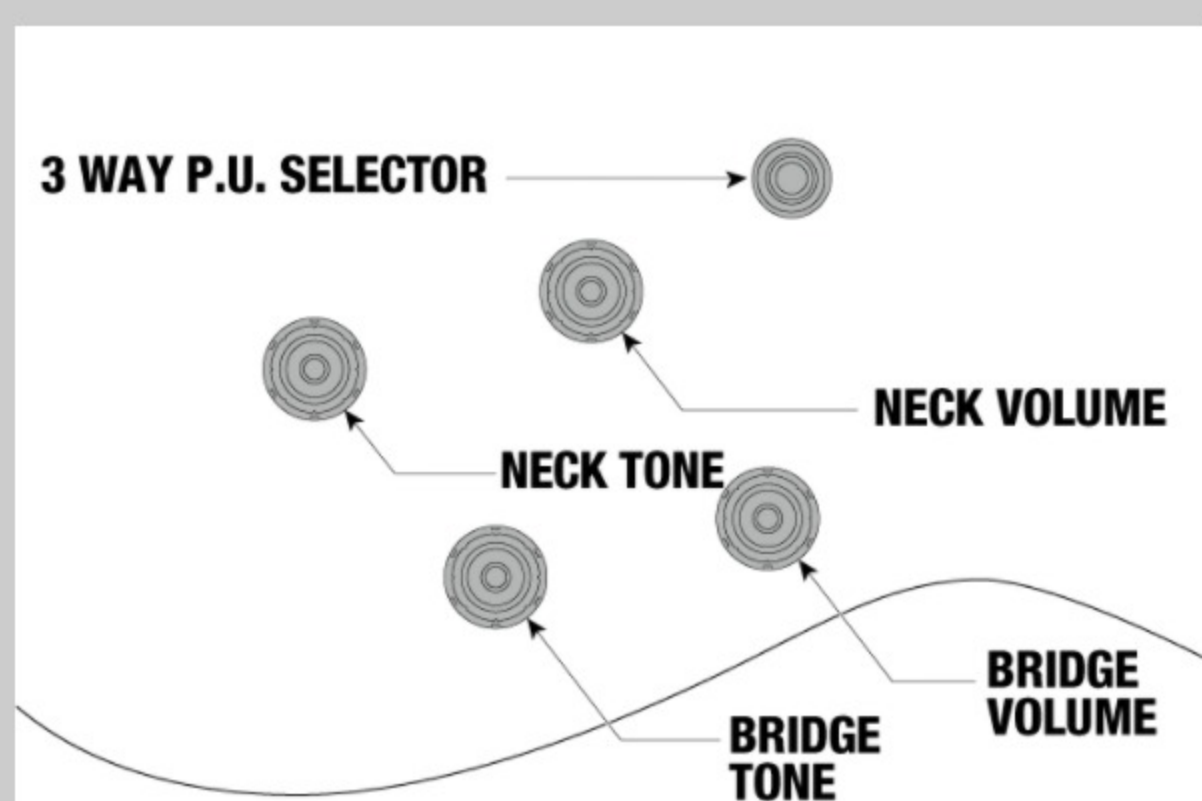

AM93ME

COLOR VARIATION :  NT : Natural

SHARE :  

SPEC

SPECS

neck type	AM Expressionist / 3pc Nyatoh/Maple / Set-in neck
top/back/side	Macassar Ebony top / Macassar Ebony back / Macassar Ebony sides
fretboard	Bound Macassar Ebony fretboard / Acrylic block inlay
fret	Medium frets
number of frets	22
bridge	Gibraltar Performer bridge
string space	10.5mm
tailpiece	Quik Change III tailpiece
neck pickup	Super 58 (H) neck pickup (Passive/Alnico)
bridge pickup	Super 58 (H) bridge pickup (Passive/Alnico)
factory tuning	1E,2B,3G,4D,5A,6E
string gauge	.010/.013/.017/.030/.042/.052
nut	Plastic nut
hardware color	Gold

NECK DIMENSIONS

Scale :	628mm
a : Width	43mm at NUT
b : Width	57mm at 22F
c : Thickness	21mm at 1F
d : Thickness	24mm at 9F
Radius :	305mmR

DESCRIPTION +

BODY DIMENSIONS

a : Length	17 5/8"
b : Width	14 1/2"
c : Max Depth	2 5/8"

DESCRIPTION +

SWITCHING SYSTEM

DESCRIPTION +

CONTROLS

DESCRIPTION +

OTHER FEATURES

Recommended Case	MM100C
Recommended Bag	IGB540-BK