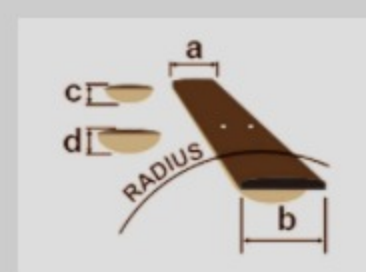

AM93ME

COLOR VARIATION :  NT : Natural

SHARE :  

SPEC

SPECS

neck type	AM Expressionist / 3pc Nyatoh/Maple / Set-in neck
top/back/side	Macassar Ebony top / Macassar Ebony back / Macassar Ebony sides
fretboard	Bound Macassar Ebony fretboard / Acrylic block inlay
fret	Medium frets
number of frets	22
bridge	Gibraltar Performer bridge
string space	10.5mm
tailpiece	Quik Change III tailpiece
neck pickup	Super 58 (H) neck pickup (Passive/Alnico)
bridge pickup	Super 58 (H) bridge pickup (Passive/Alnico)
factory tuning	1E,2B,3G,4D,5A,6E
string gauge	.010/.013/.017/.030/.042/.052
nut	Plastic nut
hardware color	Gold

NECK DIMENSIONS

Scale :	628mm
a : Width	43mm at NUT
b : Width	57mm at 22F
c : Thickness	21mm at 1F
d : Thickness	24mm at 9F
Radius :	305mmR

DESCRIPTION +

BODY DIMENSIONS

a : Length	17 5/8"
b : Width	14 1/2"
c : Max Depth	2 5/8"