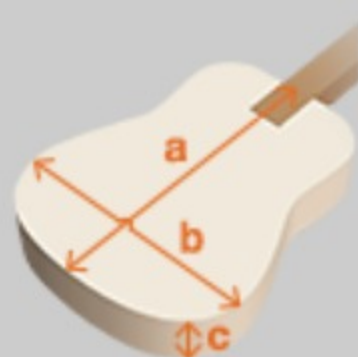

AM93ME

COLOR VARIATION :  NT : Natural

SHARE :  

SPEC

SPECS

neck type	AM Expressionist / 3pc Nyatoh/Maple / Set-in neck
top/back/side	Macassar Ebony top / Macassar Ebony back / Macassar Ebony sides
fretboard	Bound Macassar Ebony fretboard / Acrylic block inlay
fret	Medium frets
number of frets	22
bridge	Gibraltar Performer bridge
string space	10.5mm
tailpiece	Quik Change III tailpiece
neck pickup	Super 58 (H) neck pickup (Passive/Alnico)
bridge pickup	Super 58 (H) bridge pickup (Passive/Alnico)
factory tuning	1E,2B,3G,4D,5A,6E
string gauge	.010/.013/.017/.030/.042/.052
nut	Plastic nut
hardware color	Gold

NECK DIMENSIONS

Scale :	628mm
a : Width	43mm at NUT
b : Width	57mm at 22F
c : Thickness	21mm at 1F
d : Thickness	24mm at 9F
Radius :	305mmR

DESCRIPTION +

BODY DIMENSIONS

a : Length	17 5/8"
b : Width	14 1/2"
c : Max Depth	2 5/8"

DESCRIPTION +

SWITCHING SYSTEM

DESCRIPTION +

CONTROLS

DESCRIPTION +

OTHER FEATURES

Recommended Case	MM100C
Recommended Bag	IGB540-BK