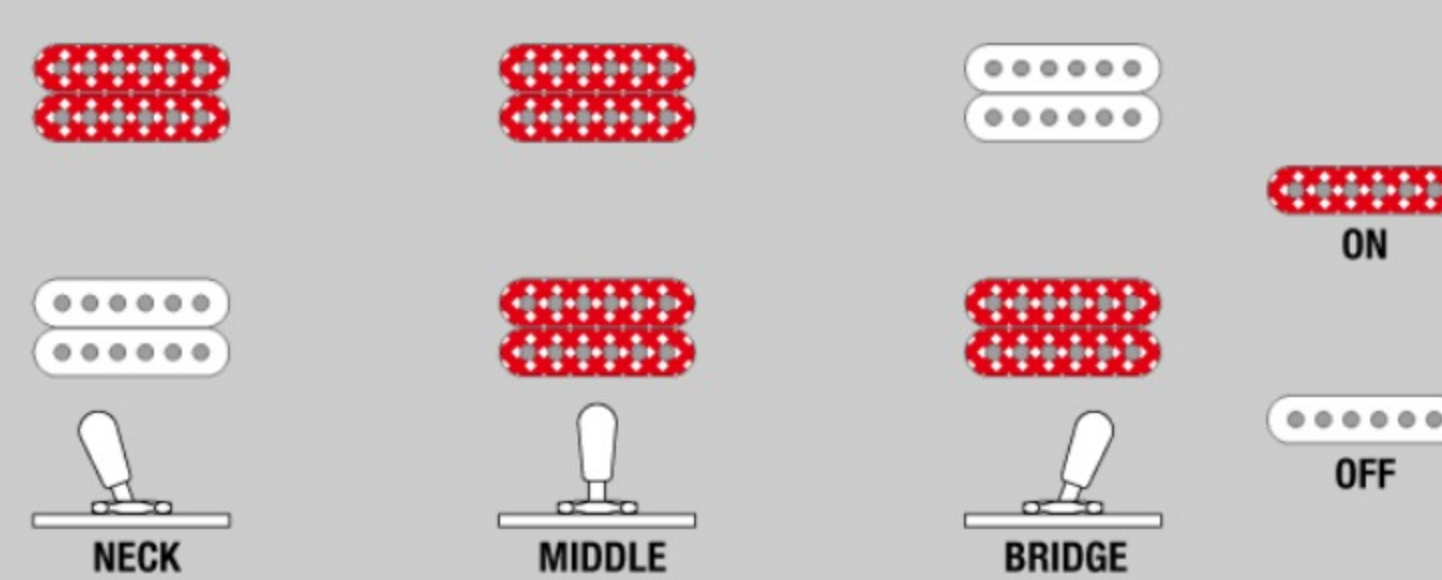

### BODY DIMENSIONS

a : Length	17 5/8"
b : Width	14 1/2"
c : Max Depth	2 5/8"

DESCRIPTION +

### SWITCHING SYSTEM

DESCRIPTION +