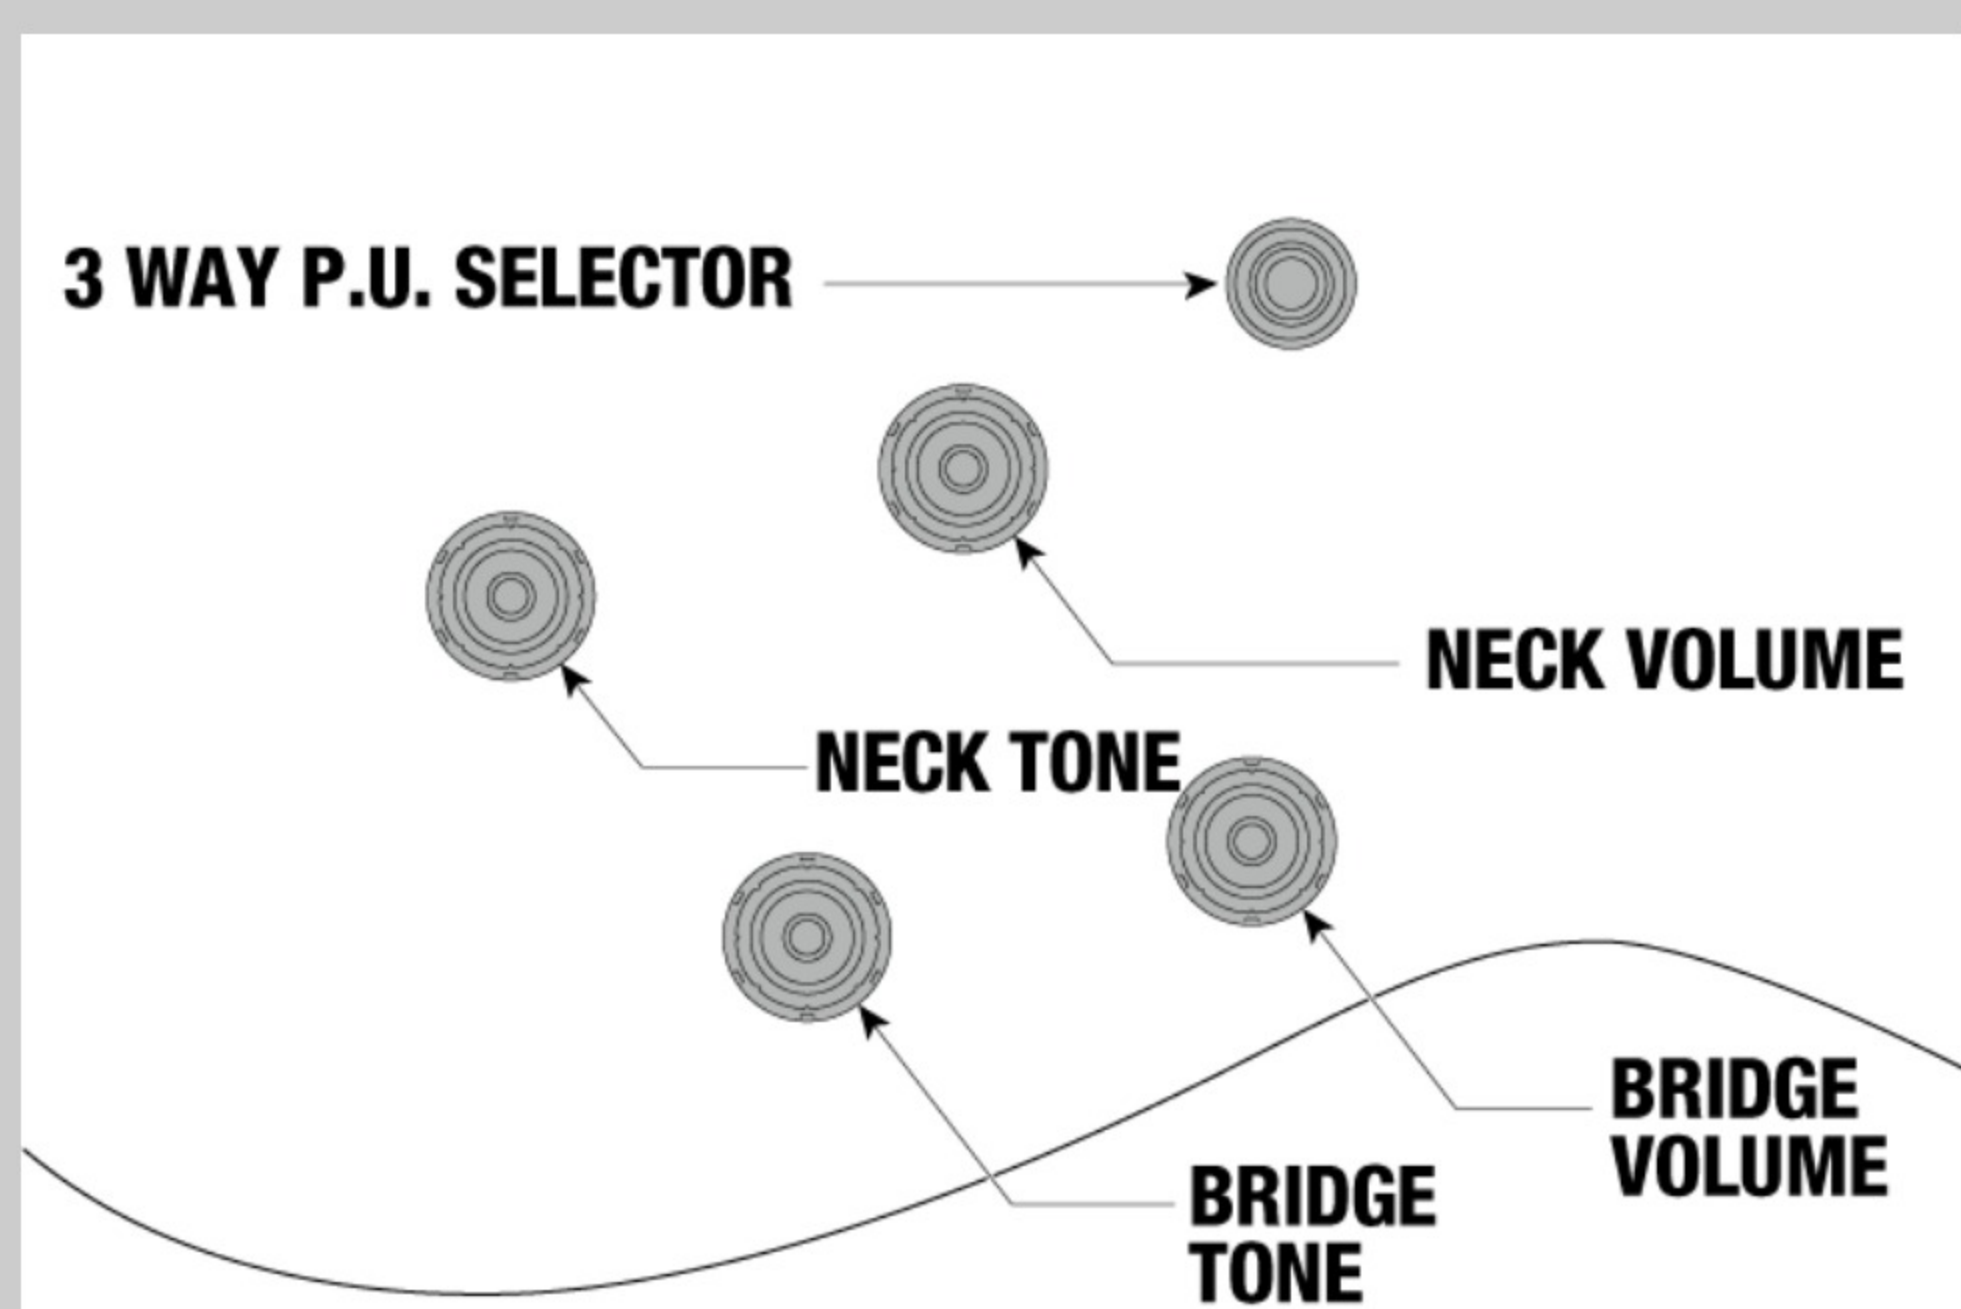

### BODY DIMENSIONS

a : Length	17 5/8"
b : Width	14 1/2"
c : Max Depth	2 5/8"

DESCRIPTION +

### SWITCHING SYSTEM

DESCRIPTION +

### CONTROLS

DESCRIPTION +