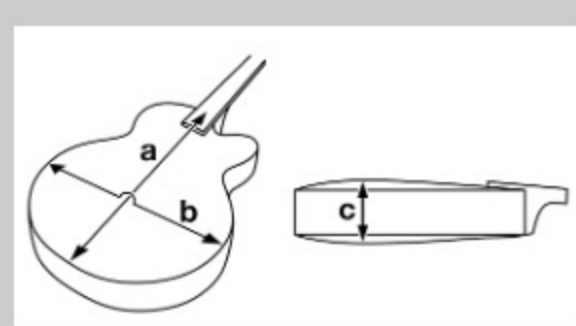

### NECK DIMENSIONS

Scale :	628mm/24.7"
a : Width	43mm at NUT
b : Width	57mm at 22F
c : Thickness	21mm at 1F
d : Thickness	24mm at 9F
Radius :	305mmR

DESCRIPTION +

### BODY DIMENSIONS

a : Length	17 5/8"
b : Width	14 1/2"
c : Max Depth	2 5/8"

DESCRIPTION +