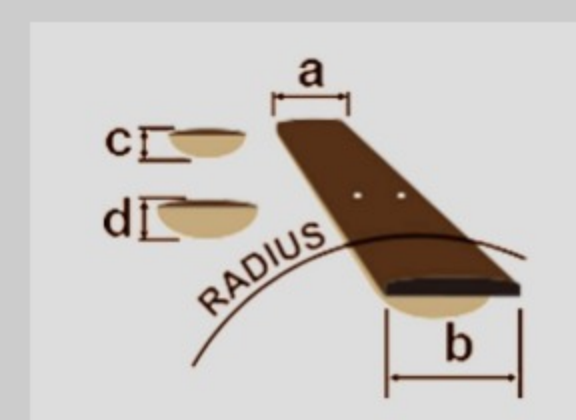

### SPECS

neck type	AM Expressionist / 3pc Nyatoh/Maple / set-in neck
top/back/side	Macassar Ebony top / Macassar Ebony back / Macassar Ebony sides
fretboard	Bound Macassar Ebony fretboard / Acrylic block inlay
fret	Medium frets
number of frets	22
bridge	Gibraltar Performer bridge
string space	10.5mm
tailpiece	Quik Change III tailpiece
neck pickup	Super 58 (H) neck pickup (Passive/Alnico)
bridge pickup	Super 58 (H) bridge pickup (Passive/Alnico)
factory tuning	1E,2B,3G,4D,5A,6E
string gauge	.010/.013/.017/.030/.042/.052
hardware color	Gold

### NECK DIMENSIONS

Scale :	628mm/24.7"
a : Width	43mm at NUT
b : Width	57mm at 22F
c : Thickness	21mm at 1F
d : Thickness	24mm at 9F
Radius :	305mmR

DESCRIPTION +

### BODY DIMENSIONS

a : Length	17 5/8"
b : Width	14 1/2"
c : Max Depth	2 5/8"

DESCRIPTION +