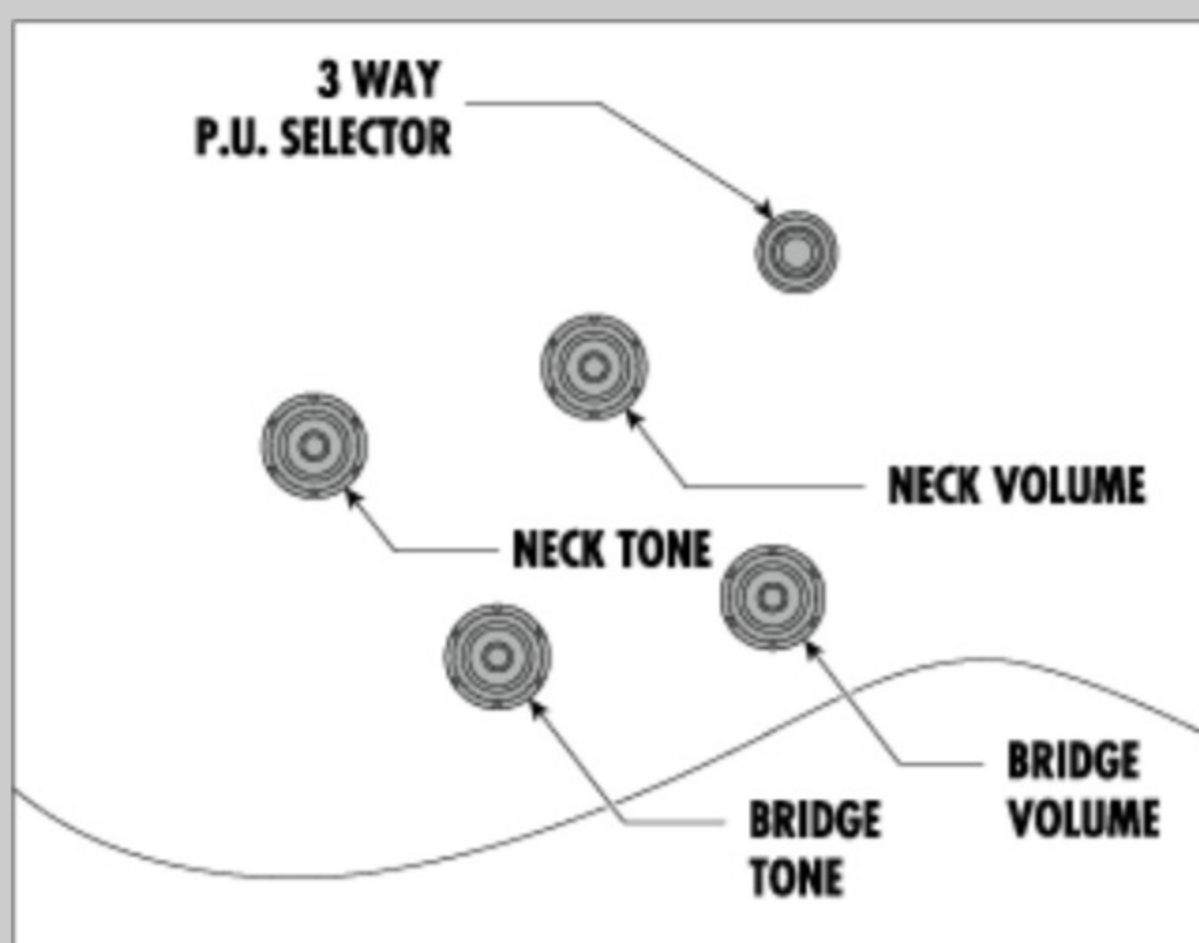

CONTROLS

OTHERS

Recommended Case AM100C