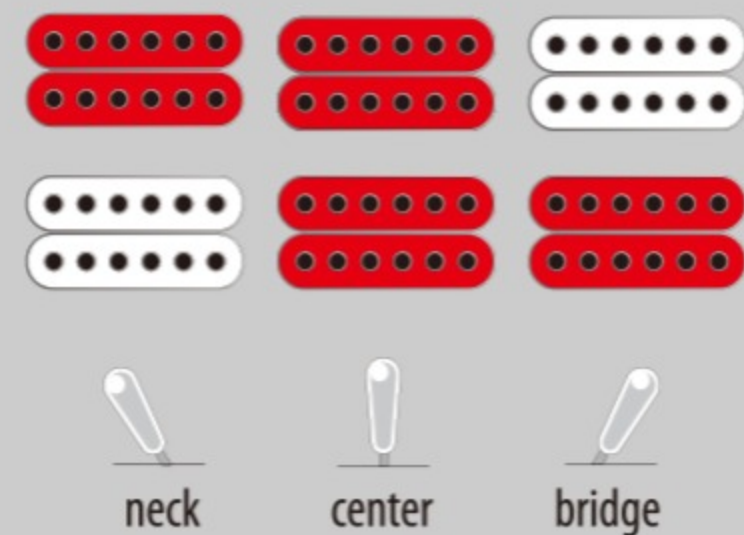

### SPEC

neck type	Expressionist AM / 3pc Nyatoh/Maple / set-in neck
top/back/side	Quilted Maple top / Quilted Ash back / Quilted Ash sides
fretboard	Bound Ebony / Acrylic block inlay
fret	Medium frets
bridge	ART-1 bridge
string space	10.4mm
tailpiece	Quik Change III tailpiece
neck pickup	Super 58 (H) neck pickup (Passive/Alnico)
bridge pickup	Super 58 (H) bridge pickup (Passive/Alnico)
hardware color	Gold

### NECK DIMENSIONS

Scale :	628mm/24.7"
a : Width	43mm at NUT
b : Width	57mm at 22F
c : Thickness	21mm at 1F
d : Thickness	24mm at 9F
Radius :	305mmR

### BODY DIMENSIONS

a : Length	17 5/8"
b : Width	14 1/2"
c : Max Depth	2 5/8"

### SWITCHING SYSTEM