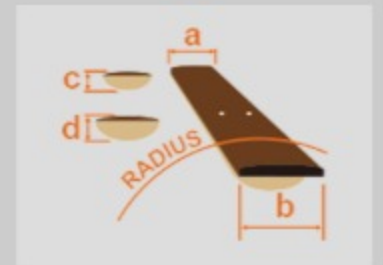

### SPEC

neck type	Expressionist AM / 3pc Nyatoh/Maple / set-in neck
top/back/side	Quilted Maple top / Quilted Ash back / Quilted Ash sides
fretboard	Bound Ebony / Acrylic block inlay
fret	Medium frets
bridge	ART-1 bridge
string space	10.4mm
tailpiece	Quik Change III tailpiece
neck pickup	Super 58 (H) neck pickup (Passive/Alnico)
bridge pickup	Super 58 (H) bridge pickup (Passive/Alnico)
hardware color	Gold

### BODY DIMENSIONS

a : Length	17 5/8"
b : Width	14 1/2"
c : Max Depth	2 5/8"