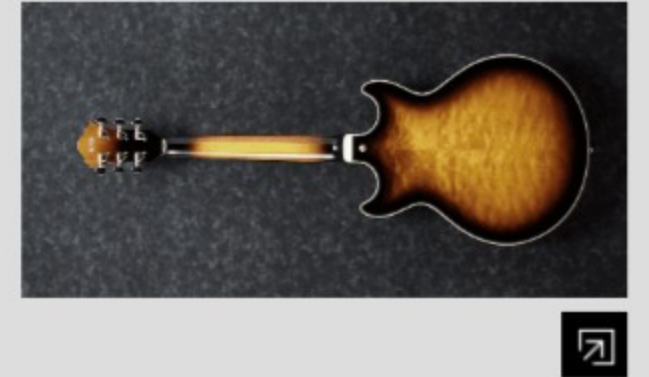

# AM93QM 01

AYS : Antique Yellow Sunburst

COLOR VARIATION :

SHARE :

### SPEC

neck type	Expressionist AM / 3pc Nyatoh/Maple / set-in neck
top/back/side	Quilted Maple top / Quilted Ash back / Quilted Ash sides
fretboard	Bound Ebony / Acrylic block inlay
fret	Medium frets
bridge	ART-1 bridge
string space	10.4mm
tailpiece	Quik Change III tailpiece
neck pickup	Super 58 (H) neck pickup (Passive/Alnico)
bridge pickup	Super 58 (H) bridge pickup (Passive/Alnico)
hardware color	Gold