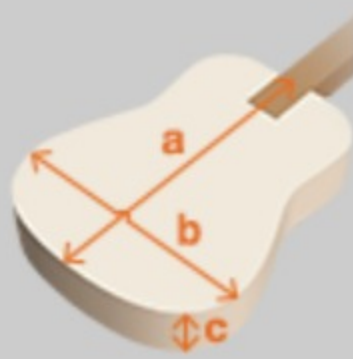

## SPEC

### SPEC

neck type	Expressionist AM / 3pc Nyatoh/Maple / set-in neck
top/back/side	Quilted Maple top / Quilted Ash back / Quilted Ash sides
fretboard	Bound Ebony / Acrylic block inlay
fret	Medium frets
bridge	ART-1 bridge
string space	10.4mm
tailpiece	Quik Change III tailpiece
neck pickup	Super 58 (H) neck pickup (Passive/Alnico)
bridge pickup	Super 58 (H) bridge pickup (Passive/Alnico)
hardware color	Gold

### NECK DIMENSIONS

Scale :	628mm/24.7"
a : Width	43mm at NUT
b : Width	57mm at 22F
c : Thickness	21mm at 1F
d : Thickness	24mm at 9F
Radius :	305mmR

### BODY DIMENSIONS

a : Length	17 5/8"
b : Width	14 1/2"
c : Max Depth	2 5/8"