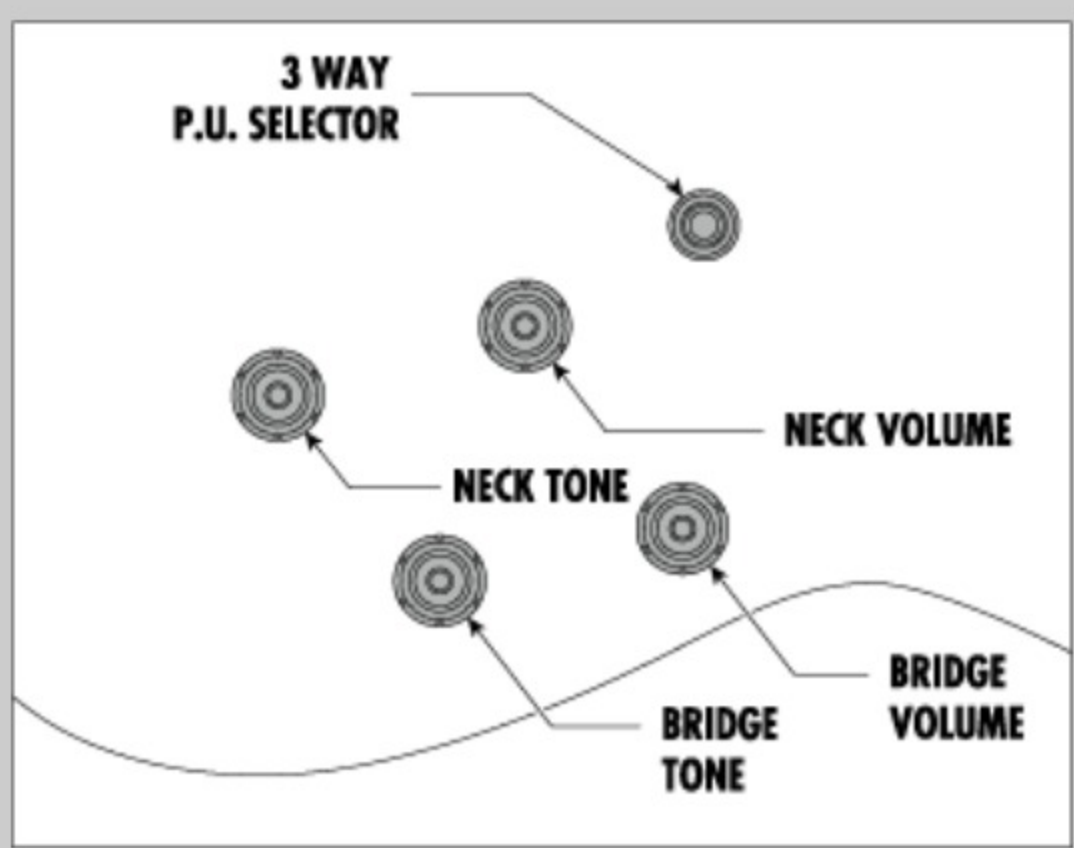

AM93QM

AYS : Antique Yellow Sunburst

COLOR VARIATION :

SHARE :

SPEC

SPEC

neck type	AM Expressionist / 3pc Nyatoh/Maple / set-in neck
top/back/side	Quilted Maple top / Quilted Maple back / Quilted Maple sides
fretboard	Bound Ebony fretboard / Acrylic block inlay
fret	Medium frets
number of frets	22
bridge	Gibraltar Performer bridge
string space	10.5mm
tailpiece	Quik Change III tailpiece
neck pickup	Super 58 (H) neck pickup (Passive/Alnico)
bridge pickup	Super 58 (H) bridge pickup (Passive/Alnico)
factory tuning	1E,2B,3G,4D,5A,6E
string gauge	.010/.013/.017/.030/.042/.052
hardware color	Gold

NECK DIMENSIONS

Scale :	628mm/24.7"
a : Width	43mm at NUT
b : Width	57mm at 22F
c : Thickness	21mm at 1F
d : Thickness	24mm at 9F
Radius :	305mmR

BODY DIMENSIONS

a : Length	17 5/8"
b : Width	14 1/2"
c : Max Depth	2 5/8"

SWITCHING SYSTEM

CONTROLS

OTHERS

Recommended Case AM100C