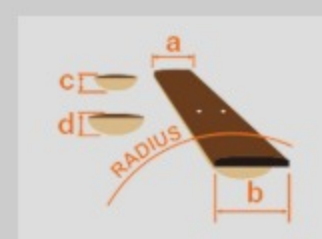

AM93QM

AYS : Antique Yellow Sunburst

COLOR VARIATION :

SHARE :

SPEC

SPEC

neck type	AM Expressionist / 3pc Nyatoh/Maple / set-in neck
top/back/side	Quilted Maple top / Quilted Maple back / Quilted Maple sides
fretboard	Bound Ebony fretboard / Acrylic block inlay
fret	Medium frets
number of frets	22
bridge	Gibraltar Performer bridge
string space	10.5mm
tailpiece	Quik Change III tailpiece
neck pickup	Super 58 (H) neck pickup (Passive/Alnico)
bridge pickup	Super 58 (H) bridge pickup (Passive/Alnico)
factory tuning	1E,2B,3G,4D,5A,6E
string gauge	.010/.013/.017/.030/.042/.052
hardware color	Gold

NECK DIMENSIONS

Scale :	628mm/24.7"
a : Width	43mm at NUT
b : Width	57mm at 22F
c : Thickness	21mm at 1F
d : Thickness	24mm at 9F
Radius :	305mmR

BODY DIMENSIONS

a : Length	17 5/8"
b : Width	14 1/2"
c : Max Depth	2 5/8"