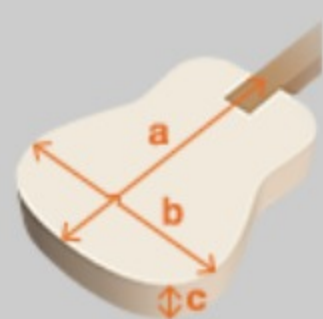

AM93QM

AYS : Antique Yellow Sunburst

COLOR VARIATION :

SHARE :

SPEC

SPEC

neck type	AM Expressionist / 3pc Nyatoh/Maple / set-in neck
top/back/side	Quilted Maple top / Quilted Maple back / Quilted Maple sides
fretboard	Bound Ebony fretboard / Acrylic block inlay
fret	Medium frets
number of frets	22
bridge	Gibraltar Performer bridge
string space	10.5mm
tailpiece	Quik Change III tailpiece
neck pickup	Super 58 (H) neck pickup (Passive/Alnico)
bridge pickup	Super 58 (H) bridge pickup (Passive/Alnico)
factory tuning	1E,2B,3G,4D,5A,6E
string gauge	.010/.013/.017/.030/.042/.052
hardware color	Gold

NECK DIMENSIONS

Scale :	628mm/24.7"
a : Width	43mm at NUT
b : Width	57mm at 22F
c : Thickness	21mm at 1F
d : Thickness	24mm at 9F
Radius :	305mmR

BODY DIMENSIONS

a : Length	17 5/8"
b : Width	14 1/2"
c : Max Depth	2 5/8"