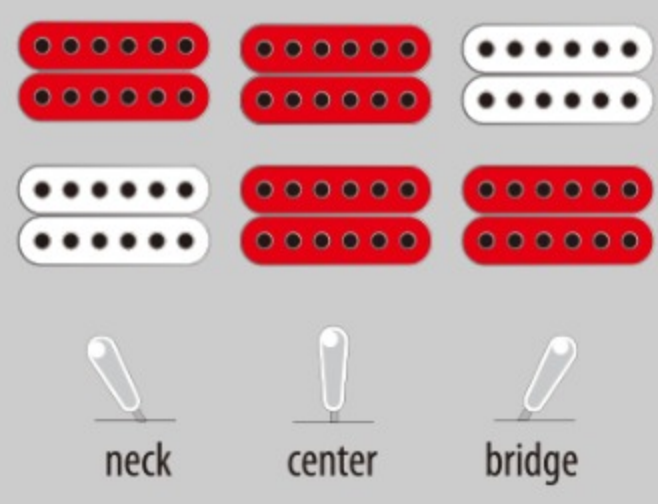

AM93QM

AYS : Antique Yellow Sunburst

COLOR VARIATION :

SHARE :

SPEC

SPEC

neck type	AM Expressionist / 3pc Nyatoh/Maple / set-in neck
top/back/side	Quilted Maple top / Quilted Maple back / Quilted Maple sides
fretboard	Bound Ebony fretboard / Acrylic block inlay
fret	Medium frets
number of frets	22
bridge	Gibraltar Performer bridge
string space	10.5mm
tailpiece	Quik Change III tailpiece
neck pickup	Super 58 (H) neck pickup (Passive/Alnico)
bridge pickup	Super 58 (H) bridge pickup (Passive/Alnico)
factory tuning	1E,2B,3G,4D,5A,6E
string gauge	.010/.013/.017/.030/.042/.052
hardware color	Gold

NECK DIMENSIONS

Scale :	628mm/24.7"
a : Width	43mm at NUT
b : Width	57mm at 22F
c : Thickness	21mm at 1F
d : Thickness	24mm at 9F
Radius :	305mmR

BODY DIMENSIONS

a : Length	17 5/8"
b : Width	14 1/2"
c : Max Depth	2 5/8"

SWITCHING SYSTEM

CONTROLS

OTHERS

Recommended Case AM100C